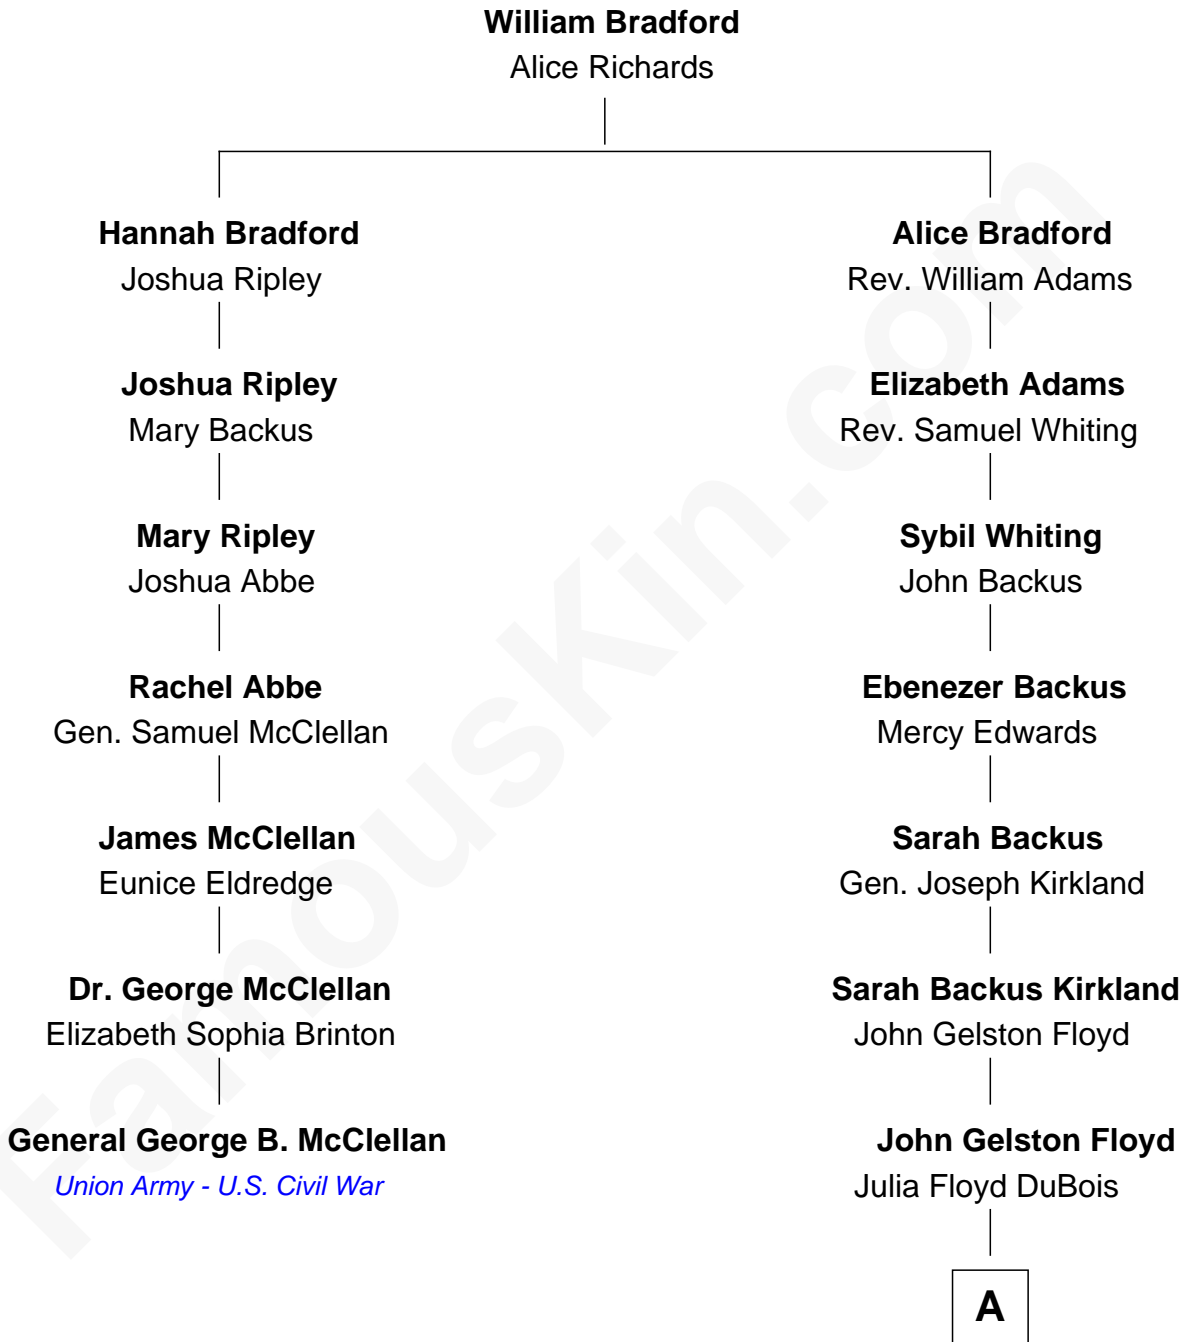

FamousKin.com
Relationship Chart of
General George B. McClellan
Union Army - U.S. Civil War

6th cousin 3 times removed of
Bill Weld
68th Governor of Massachusetts

A

—
Cornelia DuBois Floyd
John Treadwell Nichols

—
Mary Blake Nichols
David Weld

—
Bill Weld

68th Governor of Massachusetts

FamousKin.com