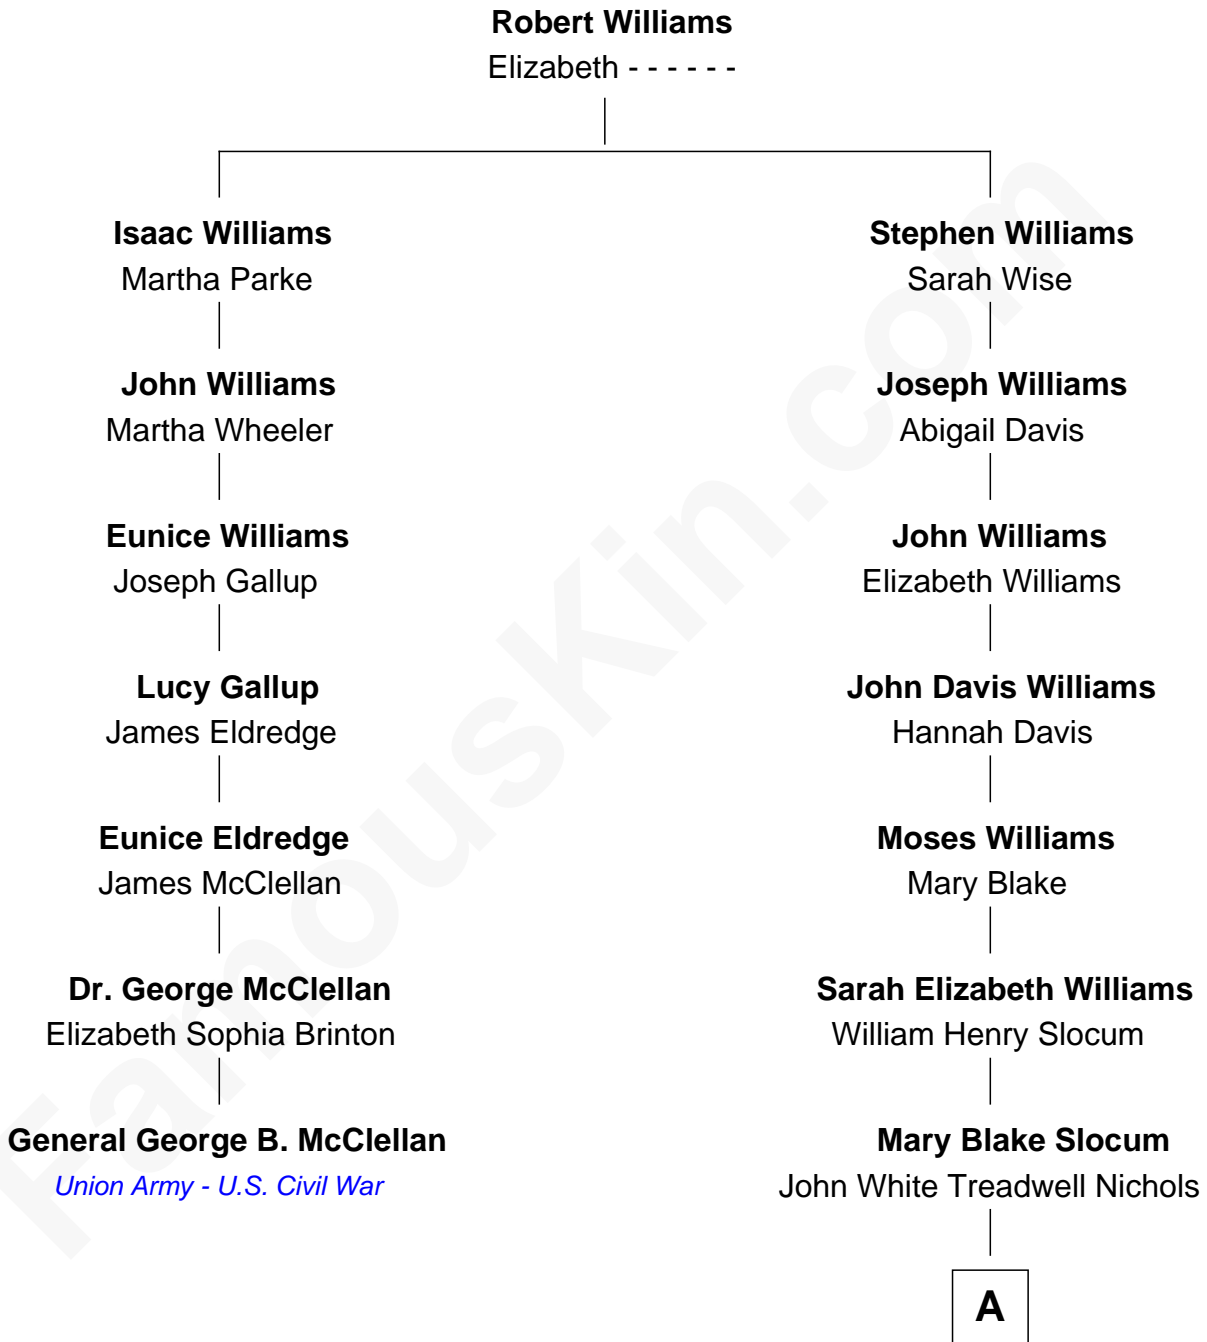

# FamousKin.com

## Relationship Chart of General George B. McClellan

*Union Army - U.S. Civil War*

6th cousin 3 times removed of

**Bill Weld**

*68th Governor of Massachusetts*

**A**

John Treadwell Nichols

Cornelia DuBois Floyd

Mary Blake Nichols

David Weld

**Bill Weld**

*68th Governor of Massachusetts*

FamousKin.com