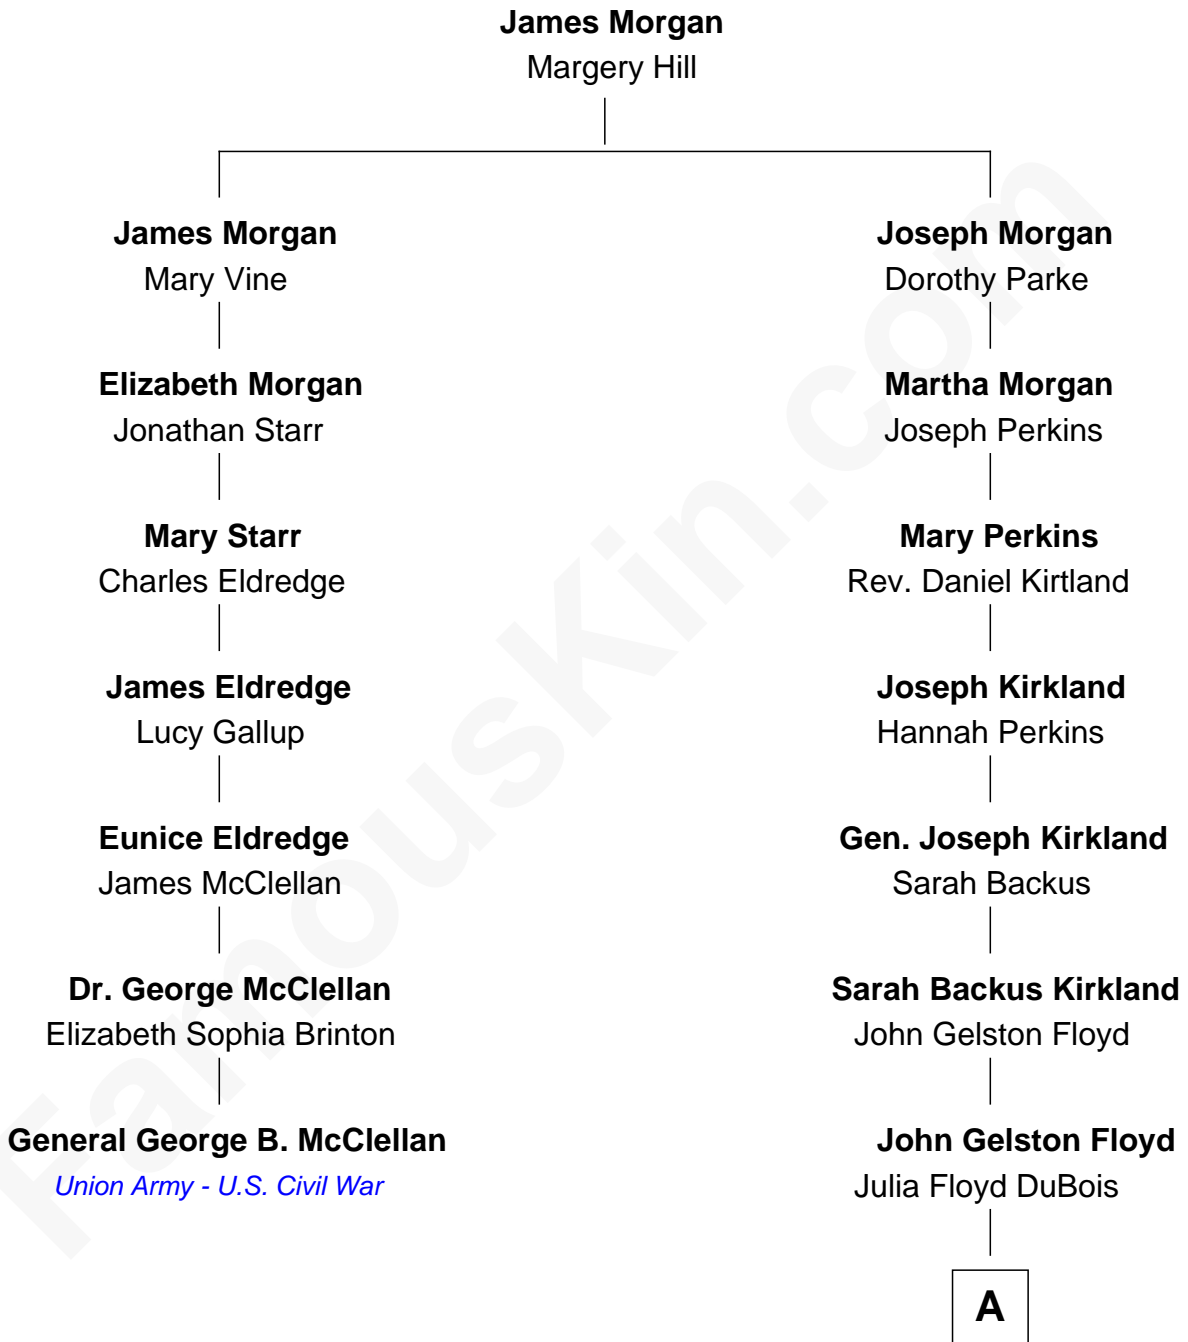

FamousKin.com
Relationship Chart of
General George B. McClellan
Union Army - U.S. Civil War

6th cousin 3 times removed of
Bill Weld
68th Governor of Massachusetts

A

—
Cornelia DuBois Floyd
John Treadwell Nichols

—
Mary Blake Nichols
David Weld

—
Bill Weld

68th Governor of Massachusetts

FamousKin.com