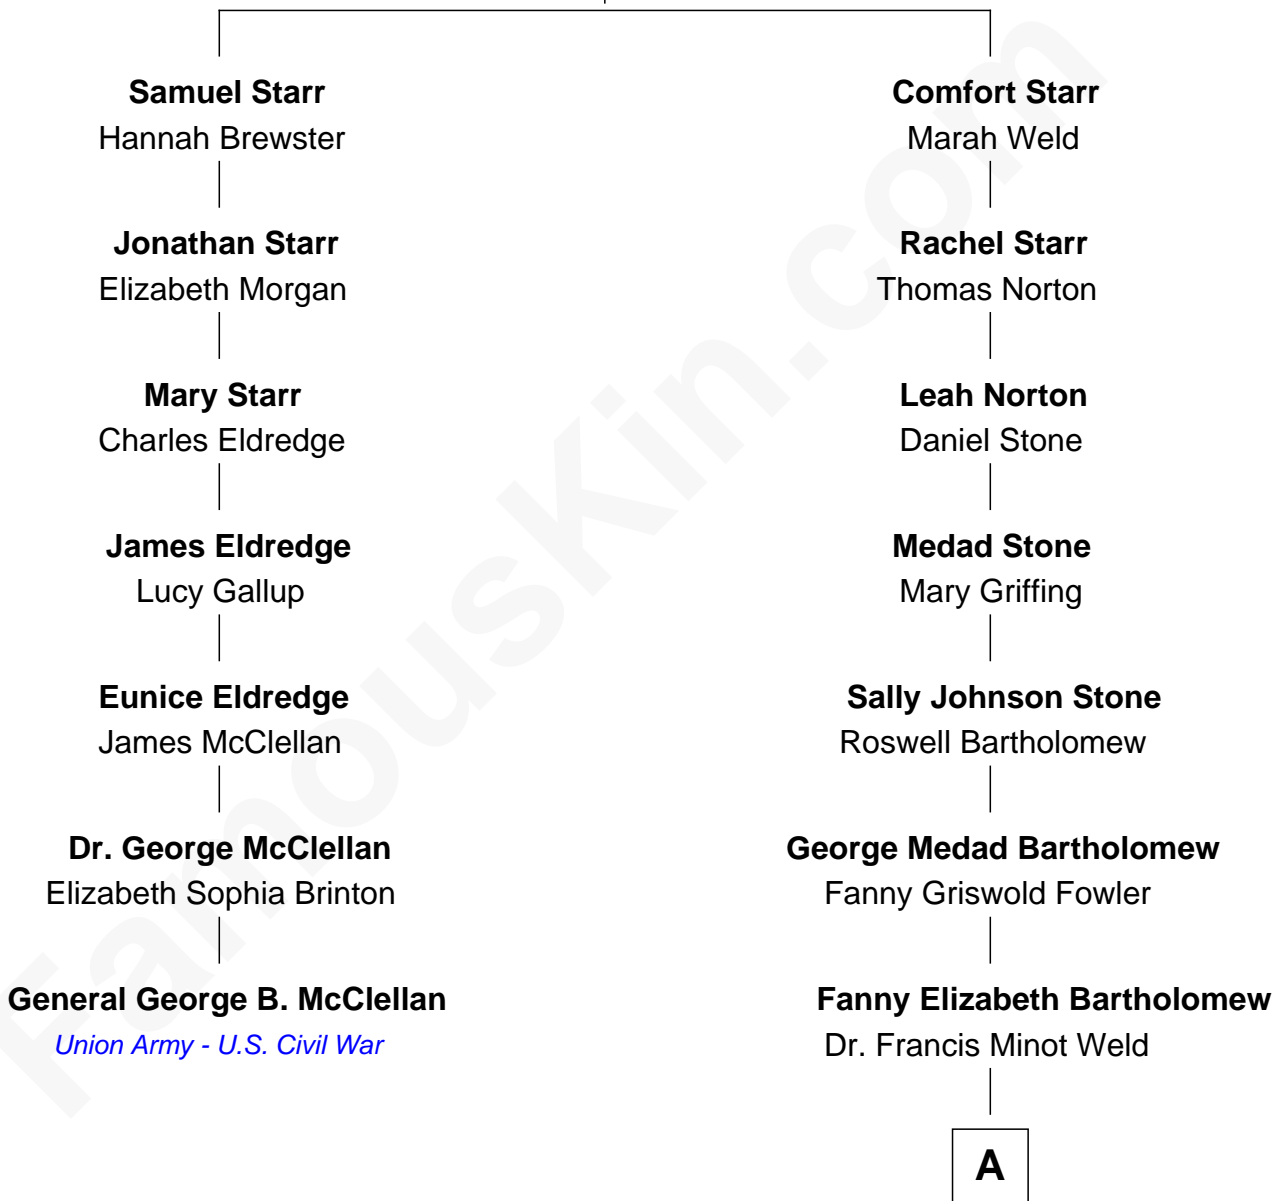

**FamousKin.com**  
**Relationship Chart of**  
**General George B. McClellan**

*Union Army - U.S. Civil War*

**6th cousin 3 times removed of**

**Bill Weld**

*68th Governor of Massachusetts*

**Dr. Thomas Starr**

Rachel - - - - -

**A**

Francis Minot Weld  
Margaret Low White

David Weld  
Mary Blake Nichols

**Bill Weld**

*68th Governor of Massachusetts*

FamousKin.com