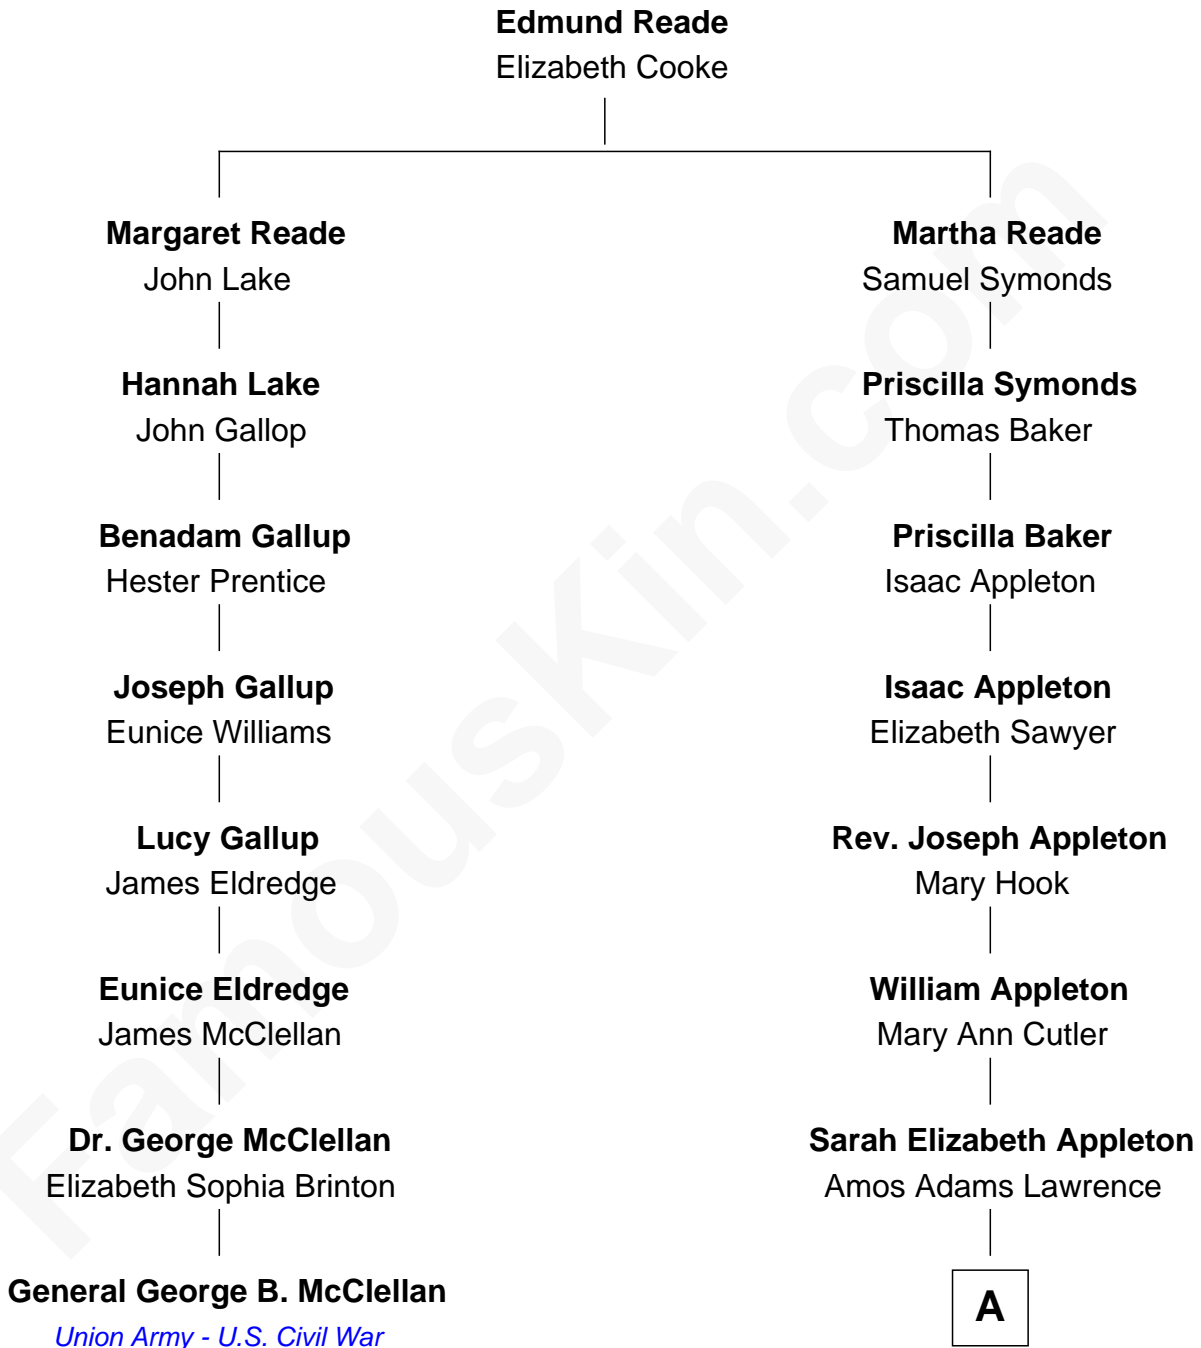

FamousKin.com
Relationship Chart of
General George B. McClellan
Union Army - U.S. Civil War

7th cousin 2 times removed of
Leverett Saltonstall
55th Governor of Massachusetts

A

—
Sarah Lawrence

Peter Chardon Brooks

—
Eleanor Brooks

Richard Middlecott Saltonstall

—
Leverett Saltonstall

55th Governor of Massachusetts

FamousKin.com