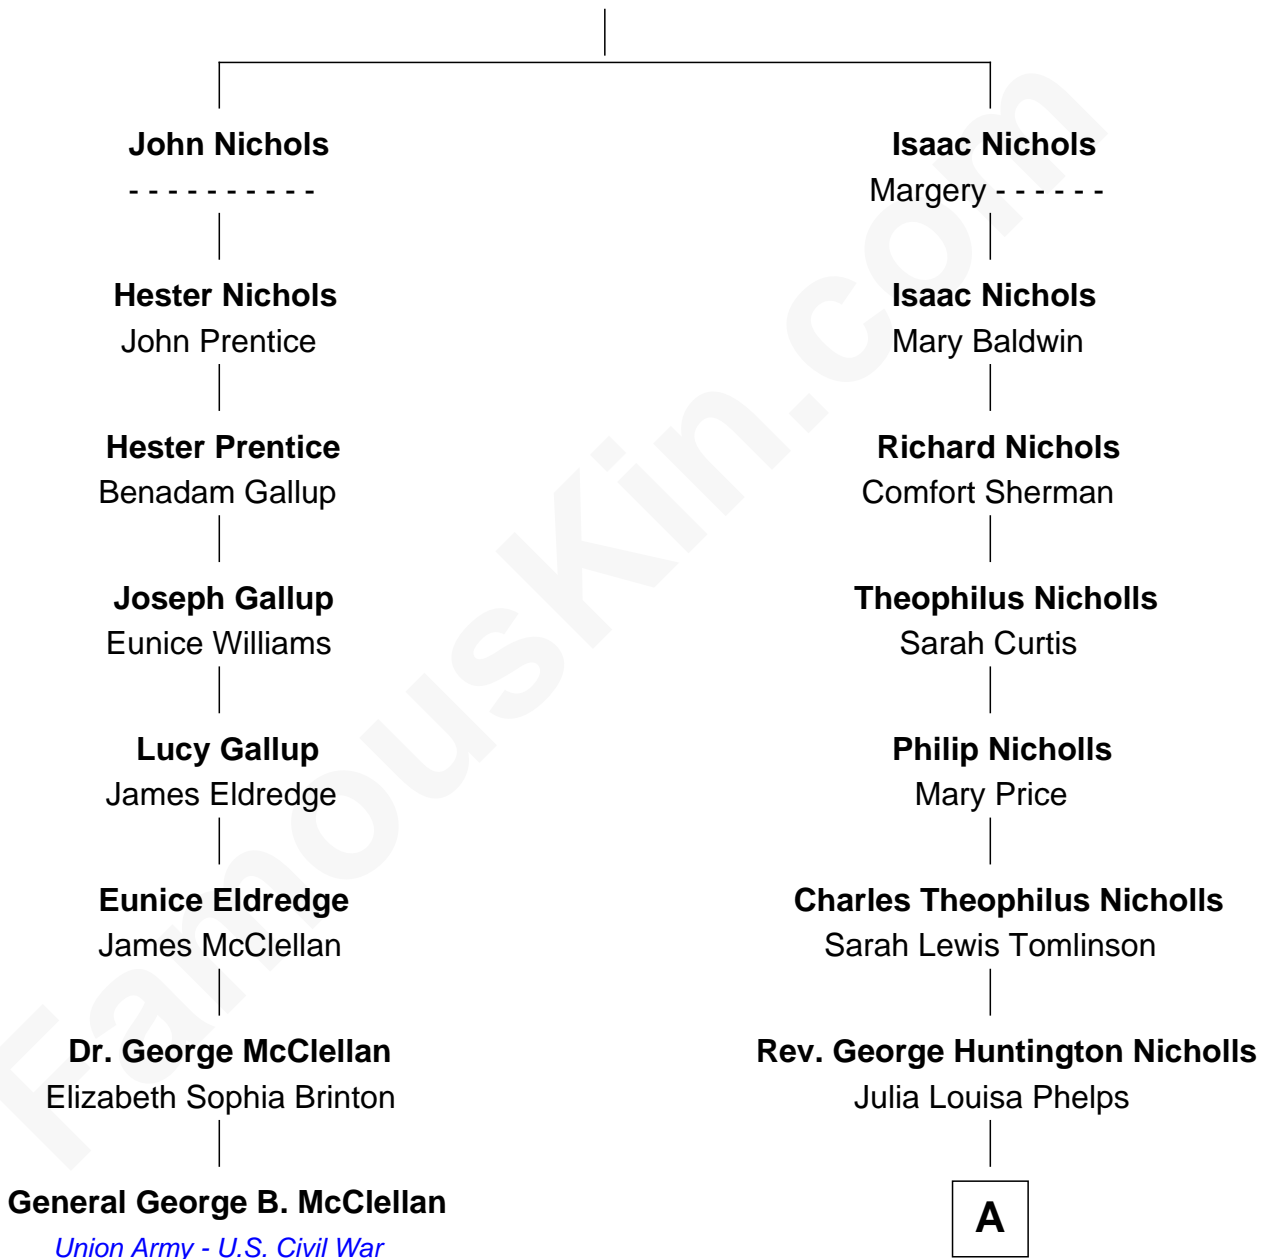

FamousKin.com
Relationship Chart of
General George B. McClellan
Union Army - U.S. Civil War

7th cousin 4 times removed of

Treat Williams
TV & Movie Actor

Francis Nichols
 Frances Wimarke

A

—
Mary Nicholls

Charles W. Barnum

—
Richard Nicholls Barnum

Marian Hutchison Cocks

—
Eleanor Barnum

Treat Payne Andrew

—
Marian Andrew

Richard Norman Williams

—
Treat Williams

TV & Movie Actor