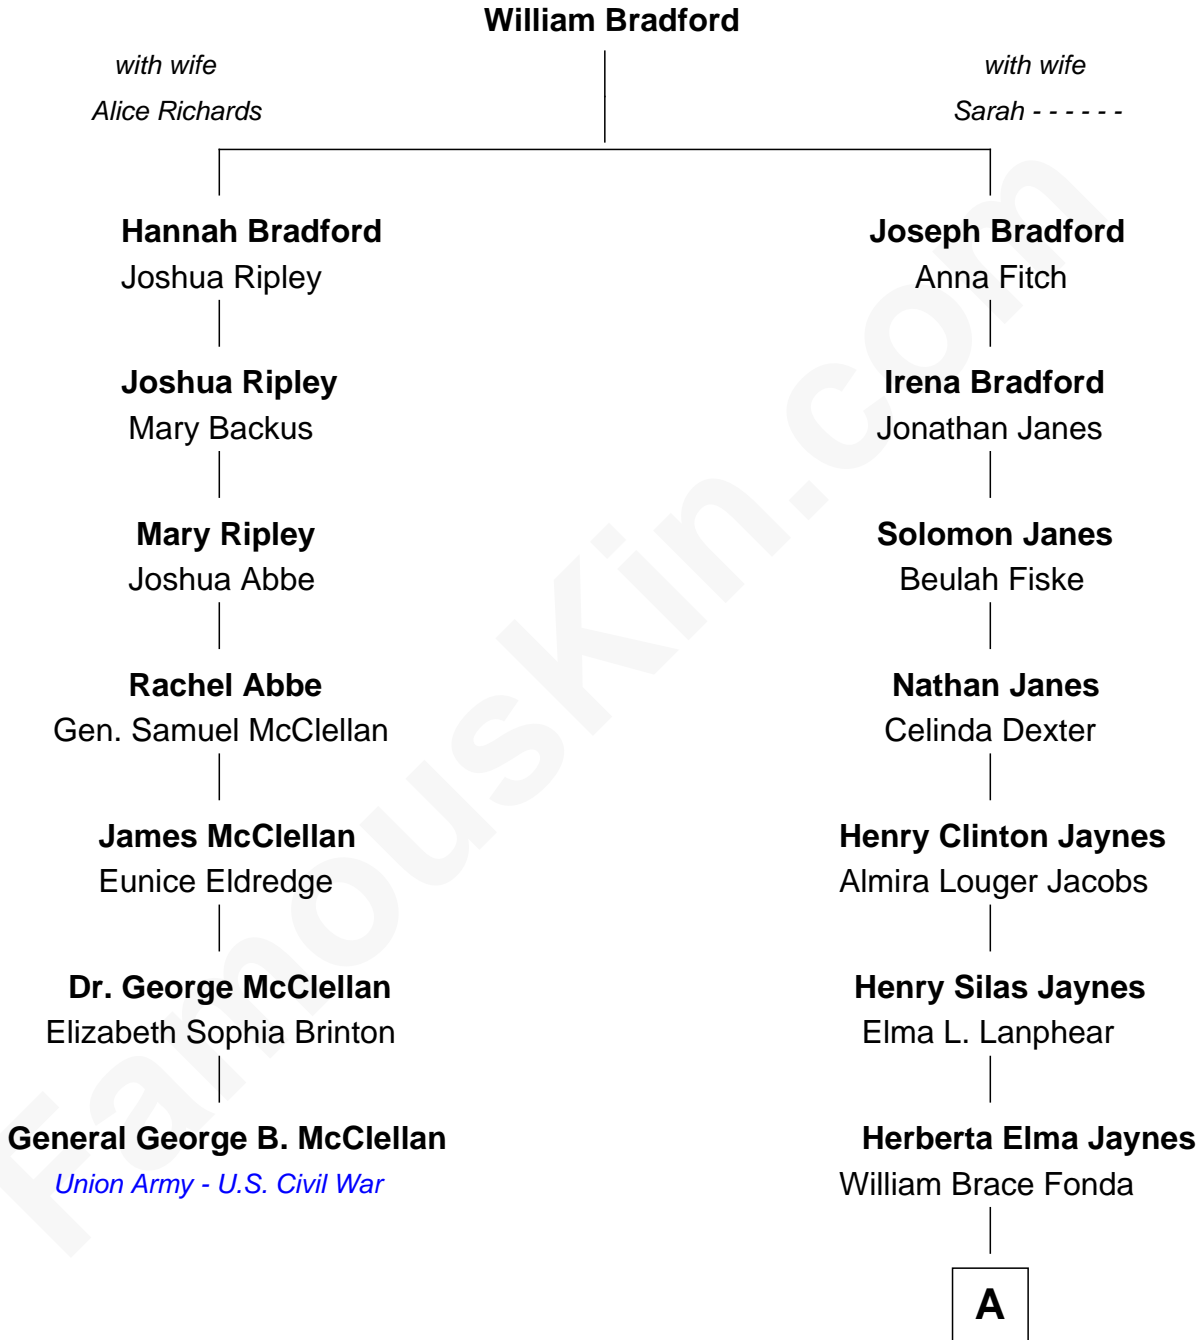

FamousKin.com
Relationship Chart of
General George B. McClellan
Union Army - U.S. Civil War

6th cousin 3 times removed of

Bridget Fonda
Movie Actress

A

Henry Jaynes Fonda
Frances Ford Seymour

Peter H. Fonda
Susan Jane Brewer