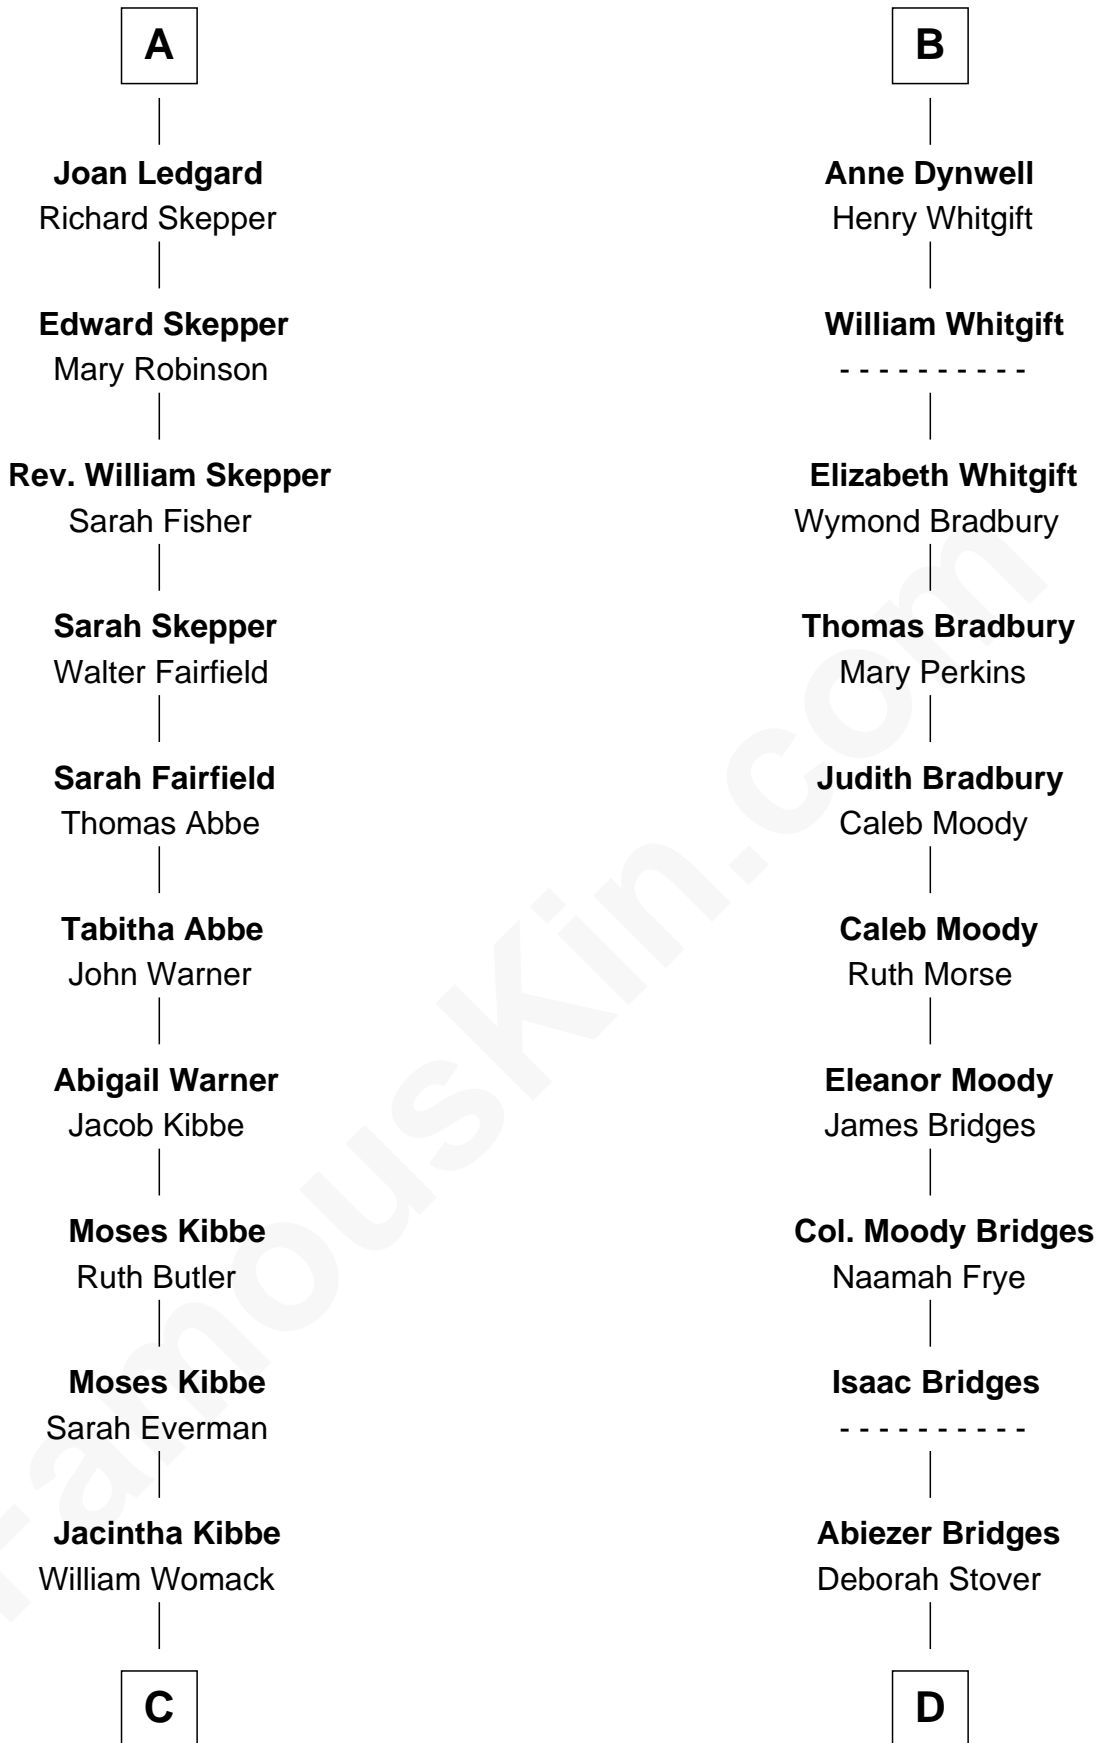

FamousKin.com

Relationship Chart of

Roy Rogers

Cowboy movie actor and singer

19th cousin 1 time removed of

Owen Brewster

54th Governor of Maine

C

Archer Womack
Patricia Adeline Hatchett

Mattie M. Womack
Andrew E. Slye

Roy Rogers
Cowboy movie actor and singer

D

Rev. Otis Bridges
Margaret Owen

Owen W. Bridges
Lydia A. - - - - -

Carrie S. Bridges
William Edmund Brewster

Owen Brewster
54th Governor of Maine

FamousKin.com