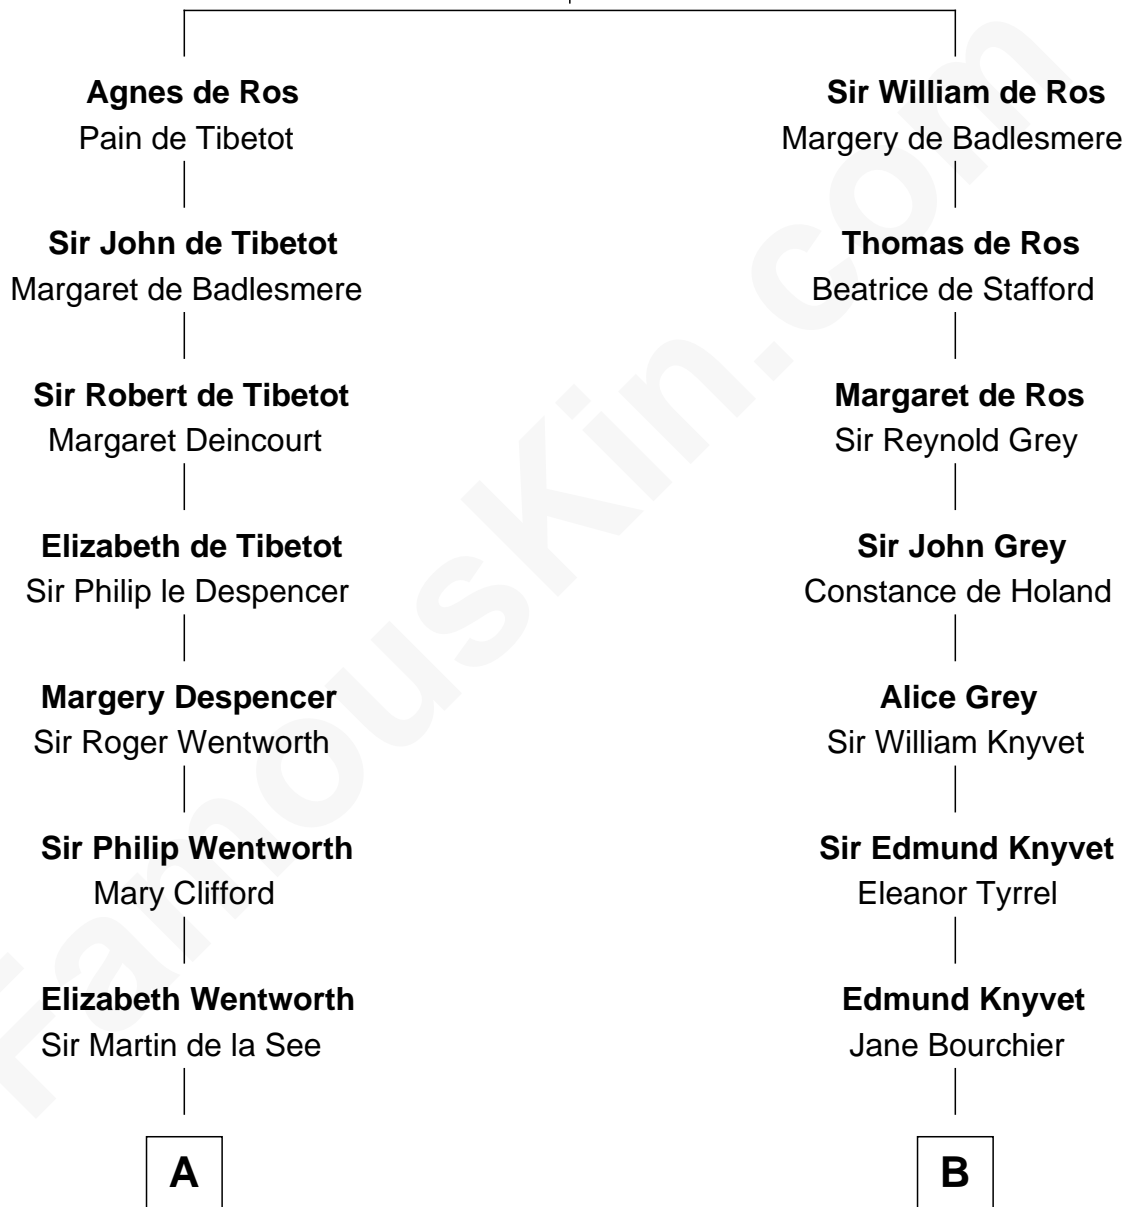

FamousKin.com

Relationship Chart of

Roy Rogers

Cowboy movie actor and singer

21st cousin of

Story Musgrave

NASA Astronaut

William de Ros
Maude de Vaux

C

Moses Kibbe
Sarah Everman

Jacintha Kibbe
William Womack

Archer Womack
Patricia Adeline Hatchett

Mattie M. Womack
Andrew E. Slye

Roy Rogers
Cowboy movie actor and singer

D

William Gray
Sarah Frances Loring

Edward Gray
Elizabeth Gray Story

Marguerite Gray
John Butler Swann

Marguerite Swann
Percy Musgrave

Story Musgrave
NASA Astronaut