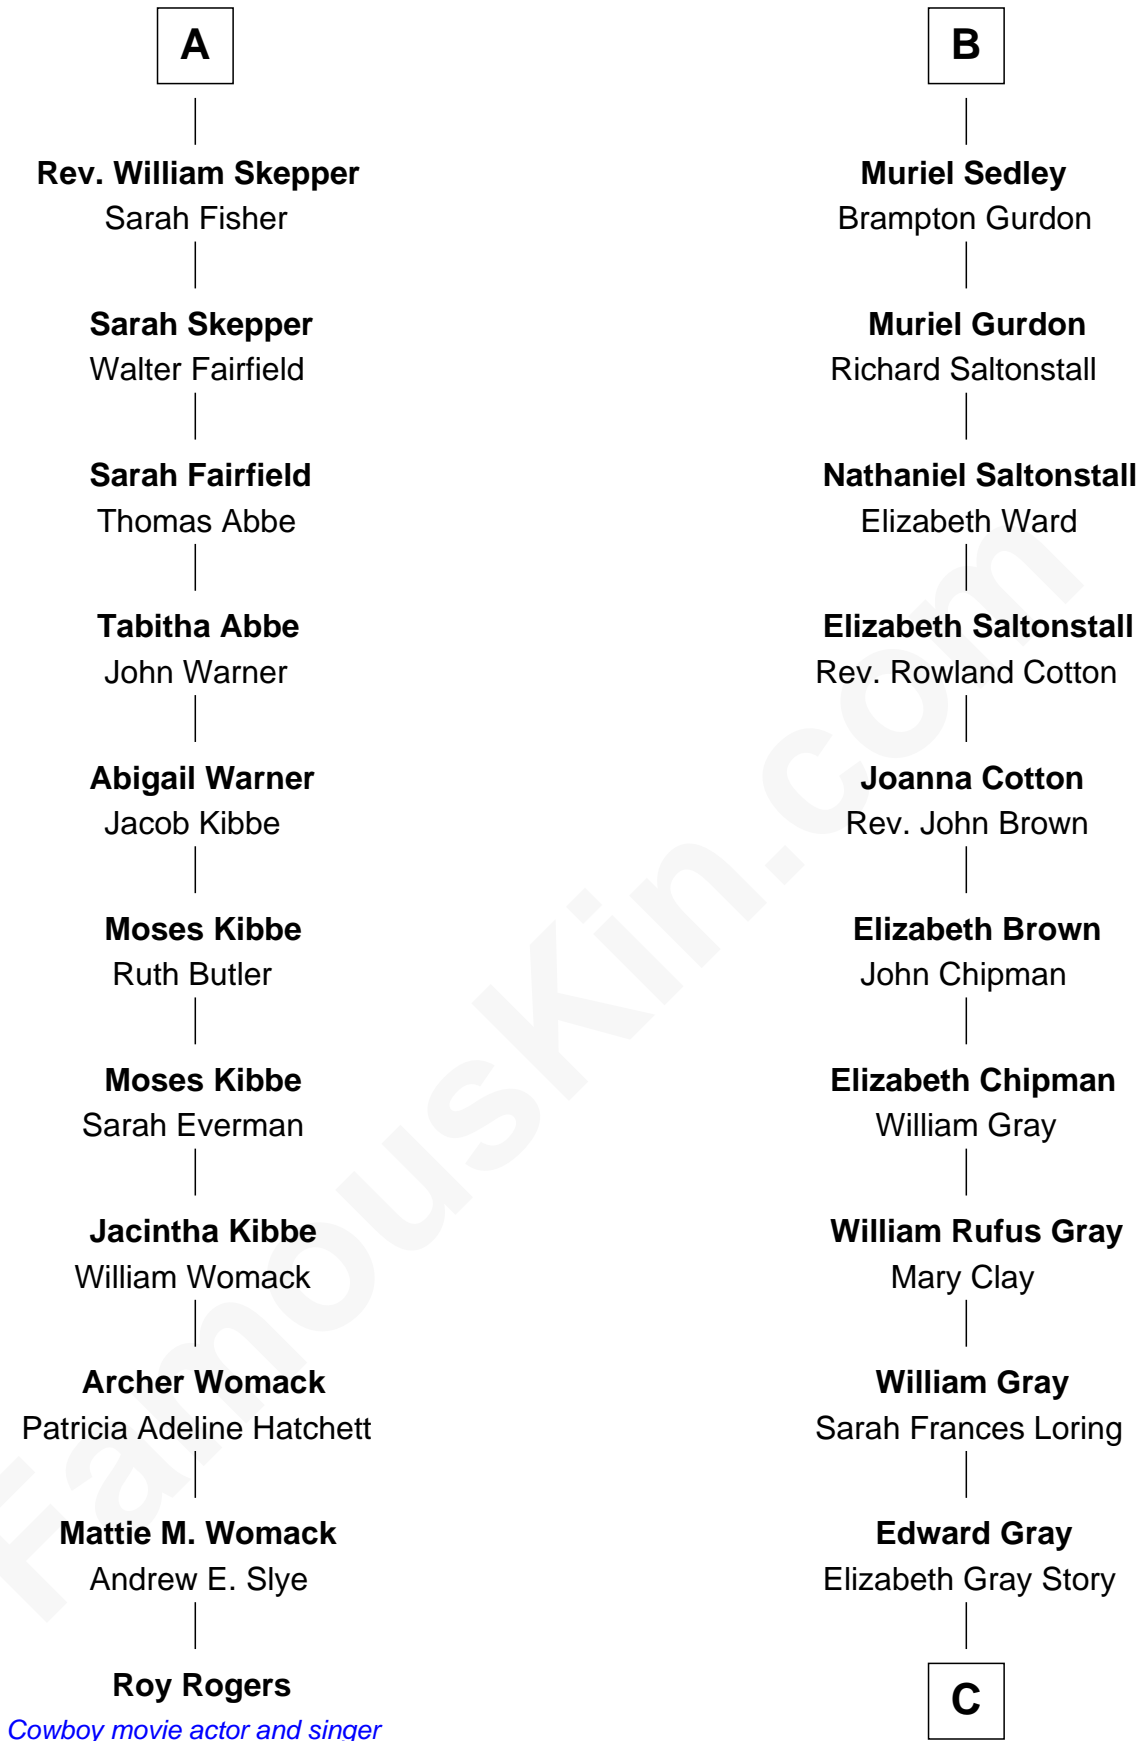

## Relationship Chart of

### Roy Rogers

*Cowboy movie actor and singer*

17th cousin 2 times removed of

**Story Musgrave**  
*NASA Astronaut*

**Michael de la Pole**  
Katherine de Stafford

C

**Marguerite Gray**  
John Butler Swann

**Marguerite Swann**  
Percy Musgrave

**Story Musgrave**  
*NASA Astronaut*

FamousKin.com