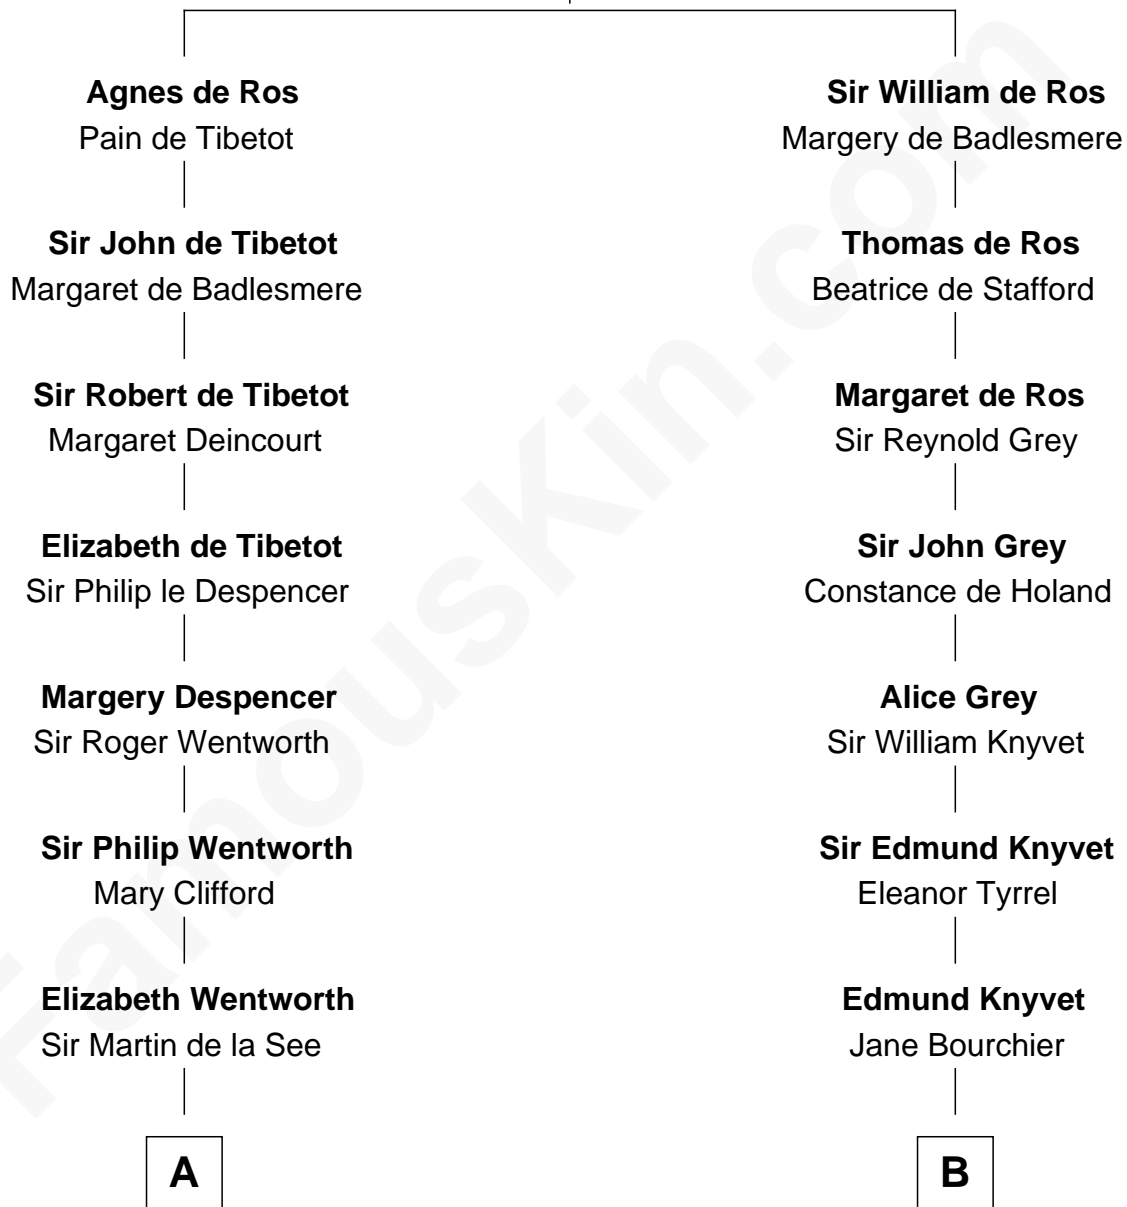

FamousKin.com

Relationship Chart of

Roy Rogers

Cowboy movie actor and singer

17th cousin 4 times removed of

Horace Gray

U.S. Supreme Court Justice

William de Ros
Maude de Vaux

C

—
Moses Kibbe
Sarah Everman

—
Jacintha Kibbe
William Womack

—
Archer Womack
Patricia Adeline Hatchett

—
Mattie M. Womack
Andrew E. Slye

—
Roy Rogers
Cowboy movie actor and singer

FamousKin.com