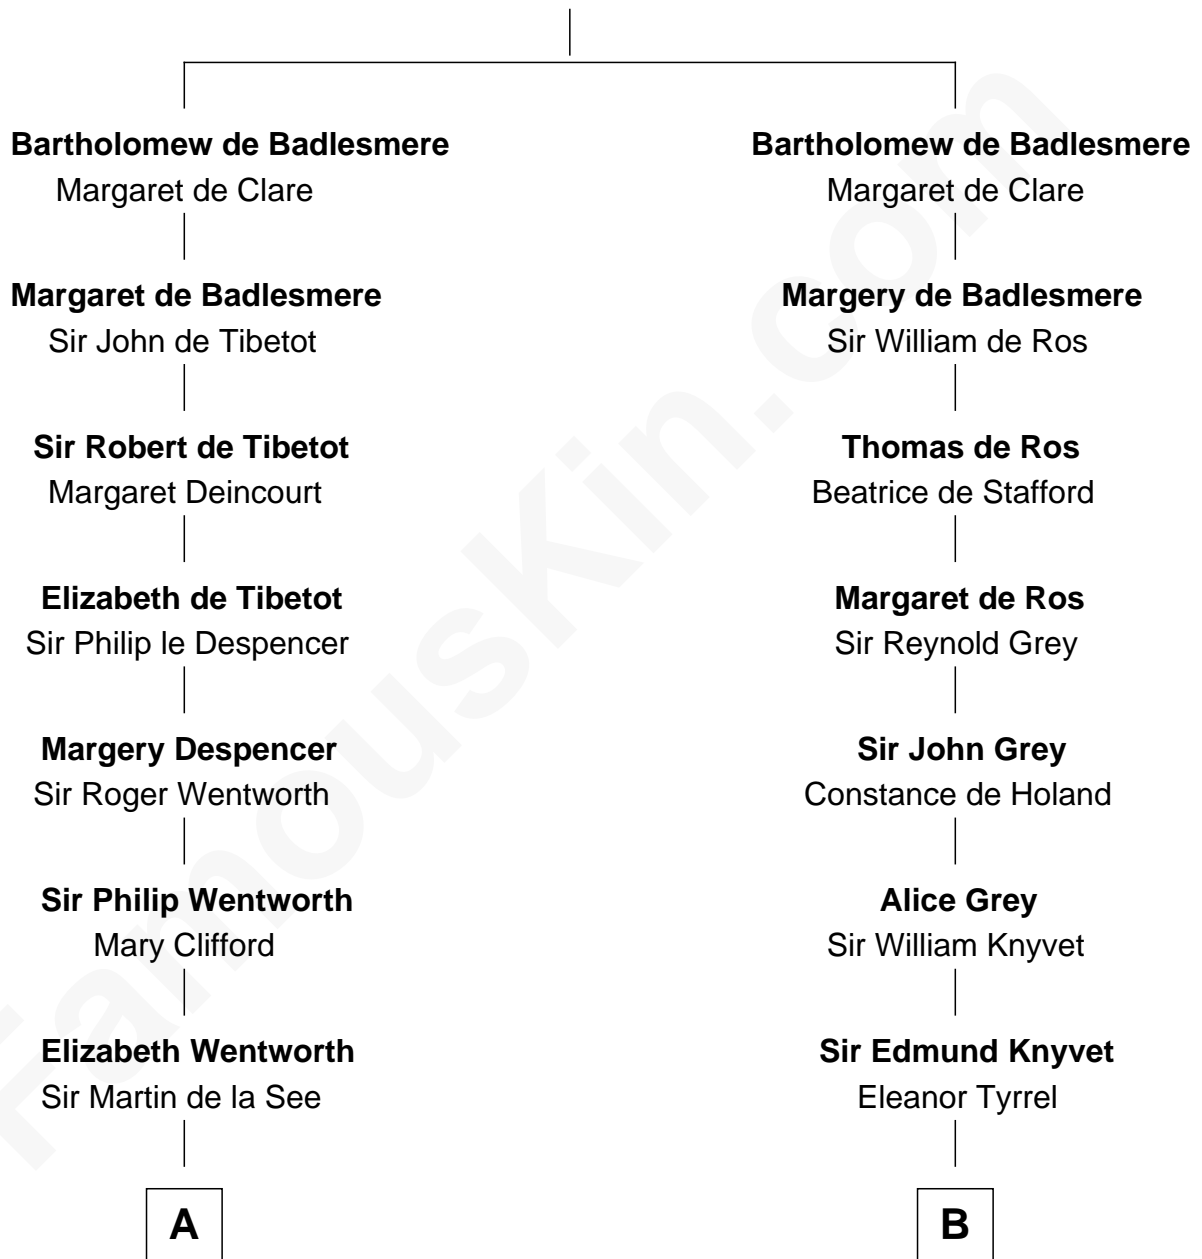

Gunselm de Badlesmere