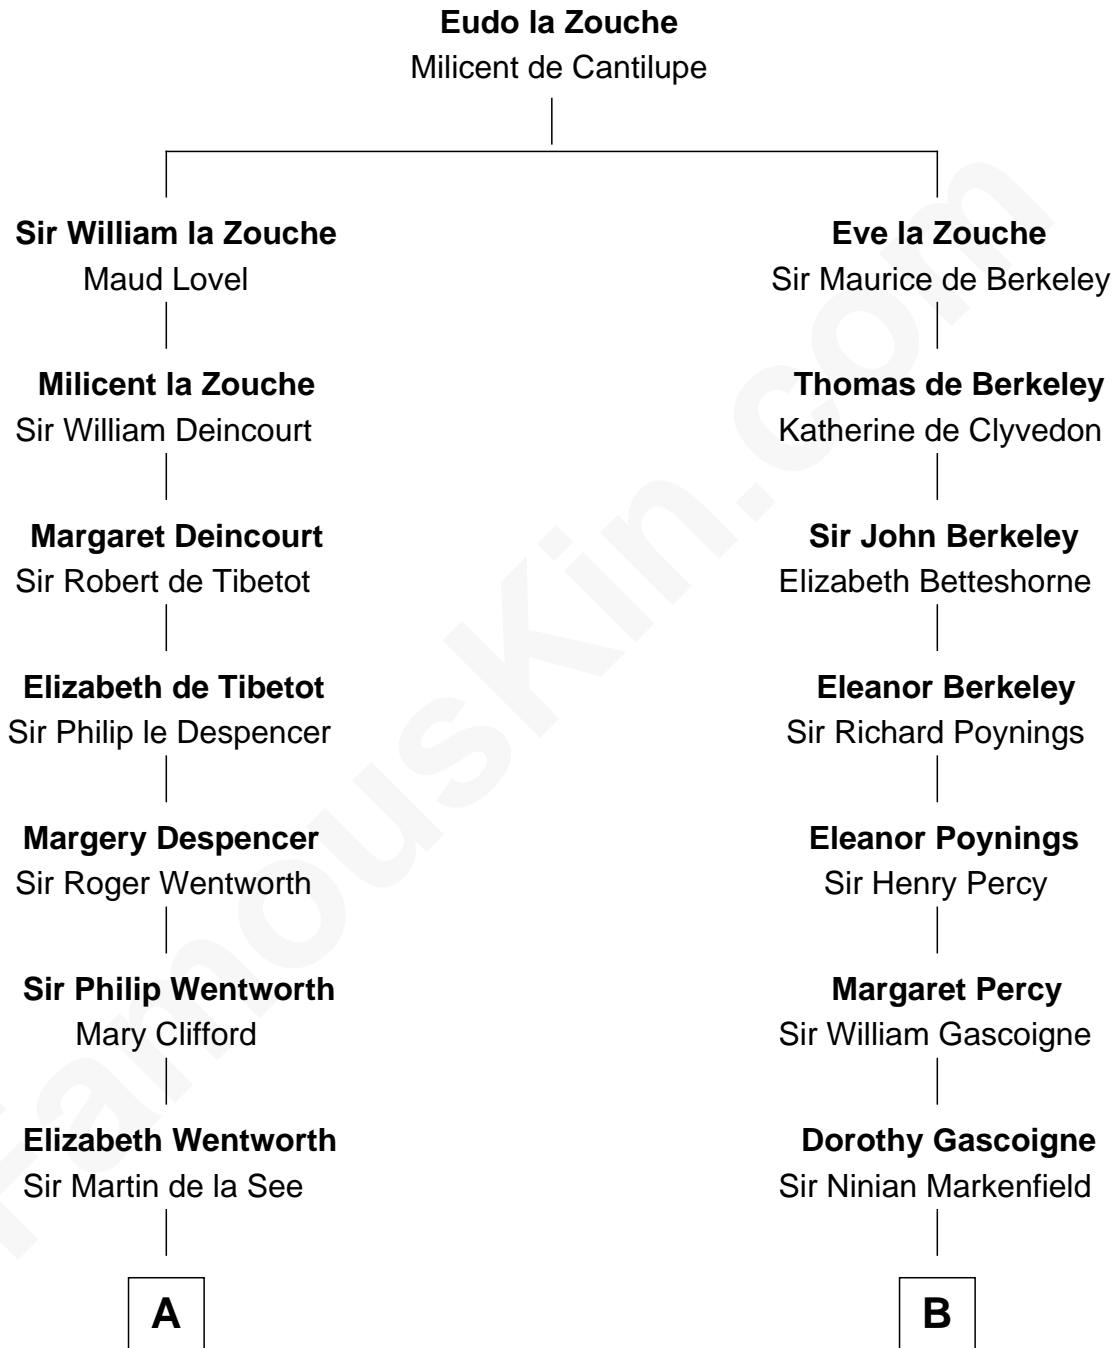

FamousKin.com

Relationship Chart of

Roy Rogers

Cowboy movie actor and singer

18th cousin 3 times removed of

Horace Gray

U.S. Supreme Court Justice

C

Moses Kibbe
Sarah Everman

Jacintha Kibbe
William Womack

Archer Womack
Patricia Adeline Hatchett

Mattie M. Womack
Andrew E. Slye

Roy Rogers
Cowboy movie actor and singer

D

Horace Gray
Harriet Upham

Horace Gray
U.S. Supreme Court Justice