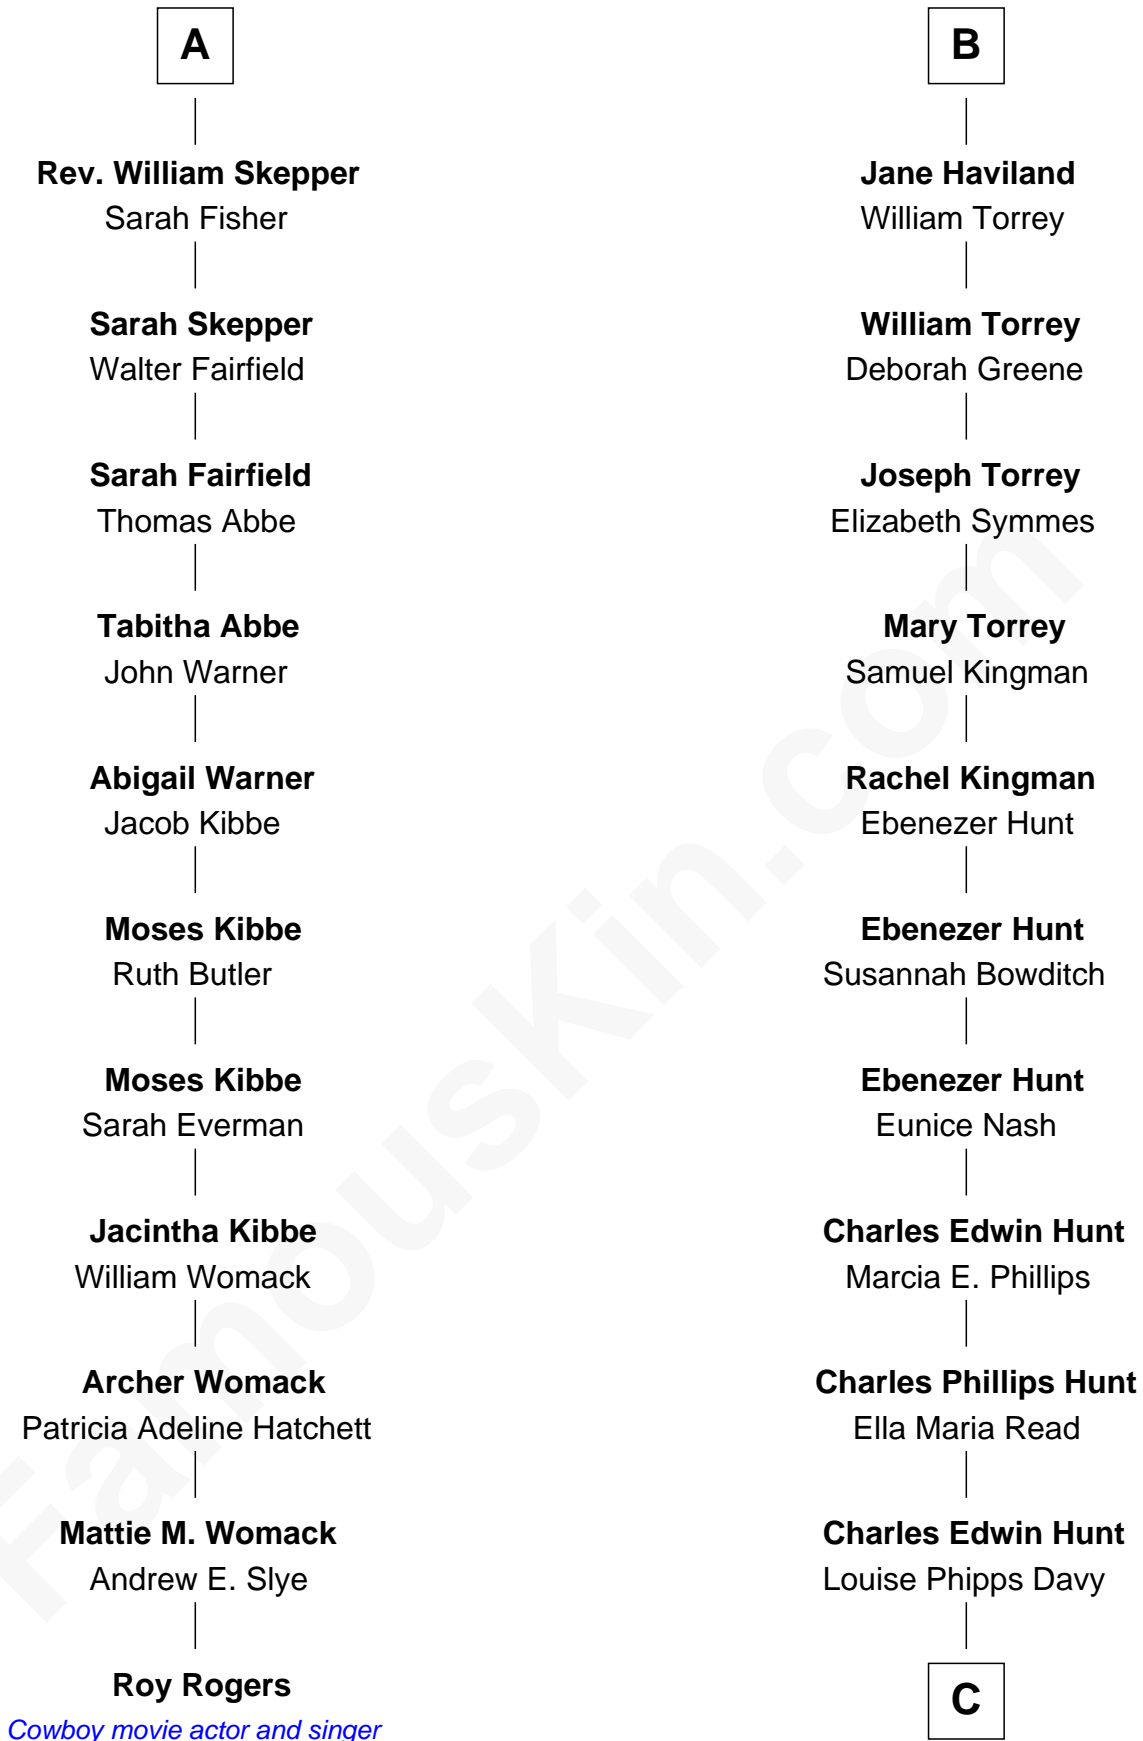

FamousKin.com Relationship Chart of

Roy Rogers

Cowboy movie actor and singer

17th cousin 1 time removed of

Linda Hunt

TV and Movie Actress

Sir Henry Percy
Elizabeth Mortimer

C