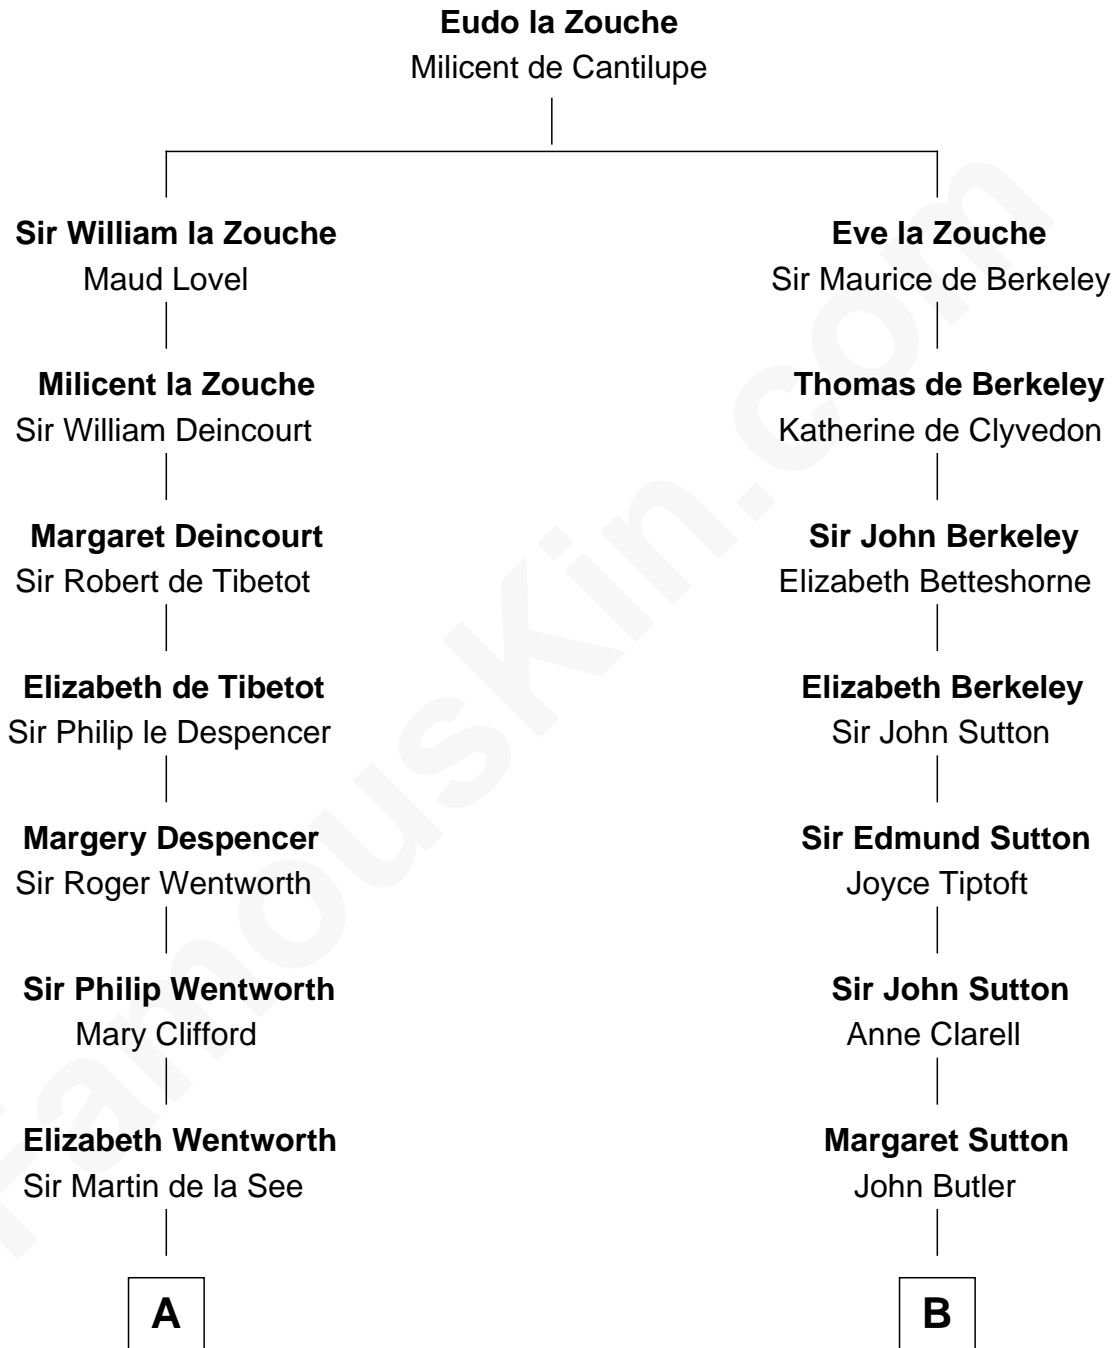

FamousKin.com

Relationship Chart of

Roy Rogers

Cowboy movie actor and singer

19th cousin 2 times removed of

General George S. Patton

U.S. Army - World War II

C

Moses Kibbe
Sarah Everman

Jacintha Kibbe
William Womack

Archer Womack
Patricia Adeline Hatchett

Mattie M. Womack
Andrew E. Slye

Roy Rogers
Cowboy movie actor and singer

D

Susan Thornton Glassell
George Smith Patton