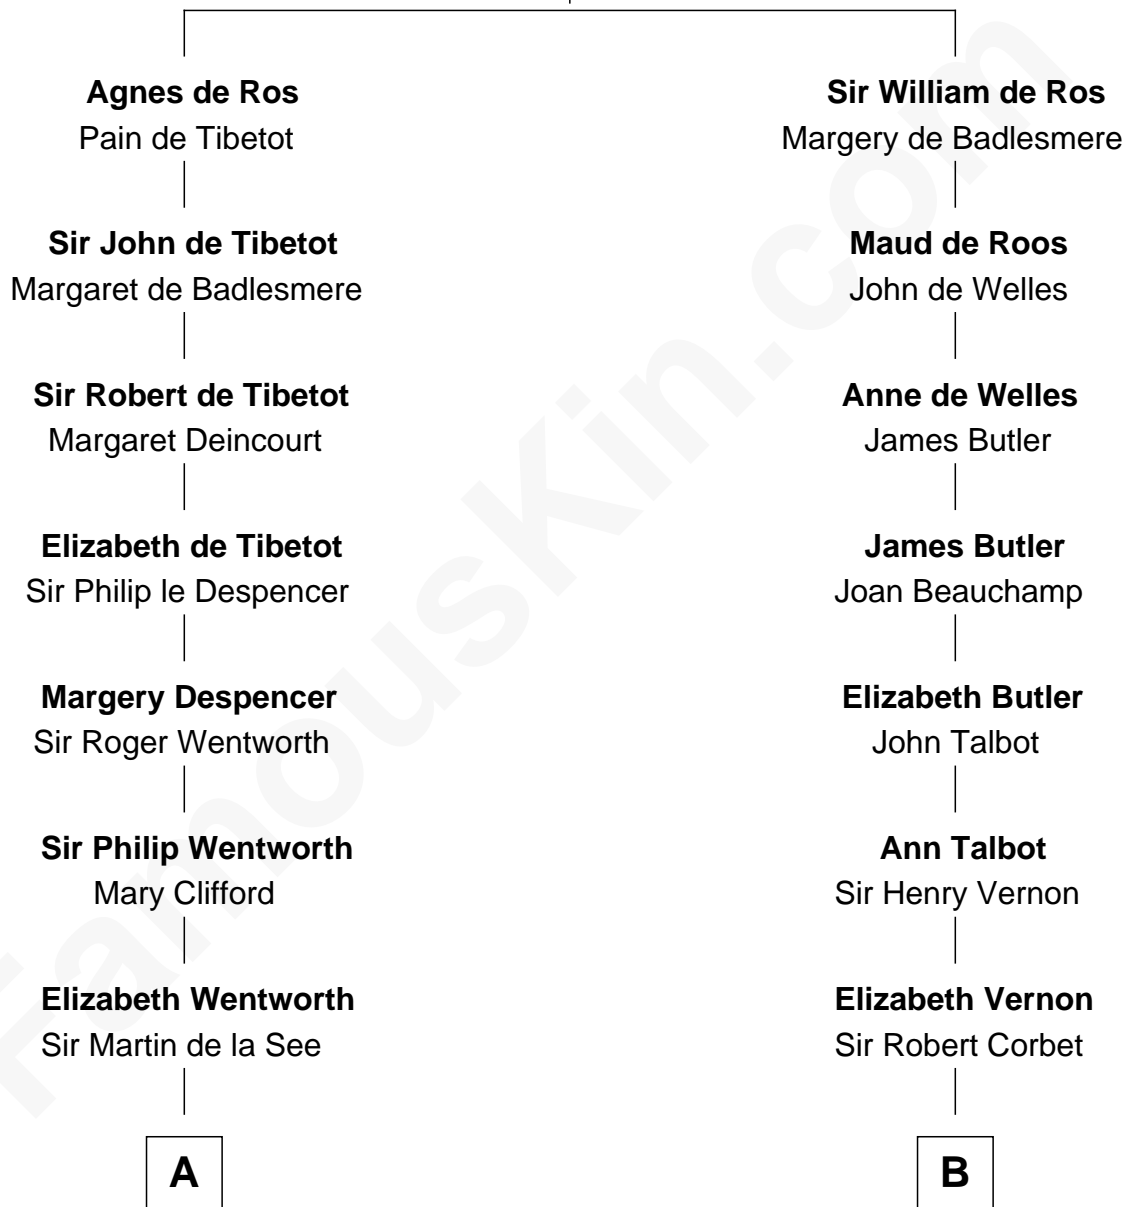

FamousKin.com

Relationship Chart of

Roy Rogers

Cowboy movie actor and singer

20th cousin 1 time removed of

Lizzie Borden

Accused Murderess

William de Ros
Maude de Vaux

C

Moses Kibbe
Sarah Everman

Jacintha Kibbe
William Womack

Archer Womack
Patricia Adeline Hatchett

Mattie M. Womack
Andrew E. Slye

Roy Rogers
Cowboy movie actor and singer

D

Sarah L. Vinnicum
Joseph Morse

Anthony Morse
Rhoda Morrison

Sarah Anthony Morse
Andrew Jackson Borden

Lizzie Borden
Accused Murderess