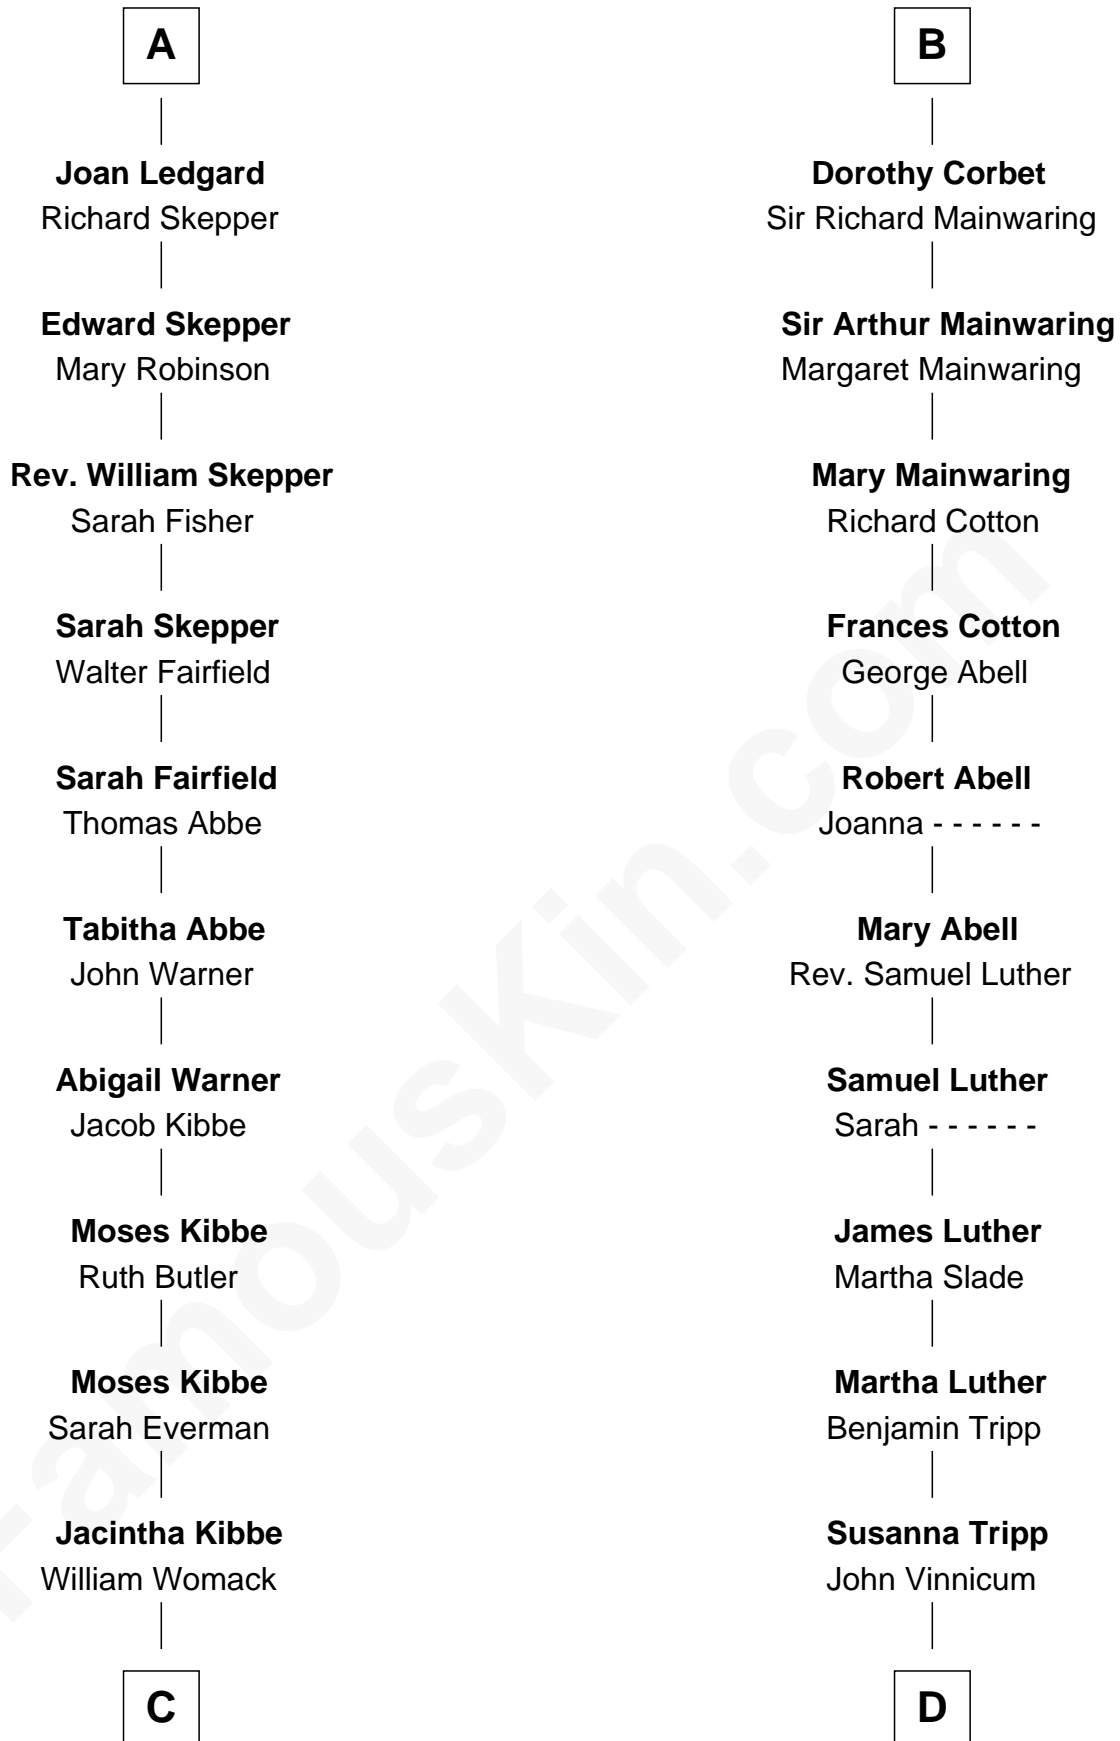

# FamousKin.com Relationship Chart of

**Roy Rogers**

*Cowboy movie actor and singer*

19th cousin 1 time removed of

**Lizzie Borden**

*Accused Murderess*

**Ralph de Stafford**

Margaret de Audley

**Sir Hugh de Stafford**  
Philippa de Beauchamp

**Katherine de Stafford**  
Michael de la Pole

**Isabel de la Pole**  
Thomas Morley

**Anne Morley**  
Sir John Hastings

**Elizabeth Hastings**  
Sir Robert Hildyard

**Sir Piers Hildyard**  
Joan de la See

**Isabel Hildyard**  
Ralph Legard

**A**

**Elizabeth de Stafford**  
John de Ferrers

**Robert de Ferrers**  
Margaret Despencer

**Sir Edmund Ferrers**  
Ellen Roche

**Sir William Ferrers**  
Elizabeth Belknap

**Anne Ferrers**  
Sir Walter Devereux

**Elizabeth Devereux**  
Sir Richard Corbet

**Sir Robert Corbet**  
Elizabeth Vernon

**B**

**C**

**Archer Womack**  
Patricia Adeline Hatchett

**Mattie M. Womack**  
Andrew E. Slye