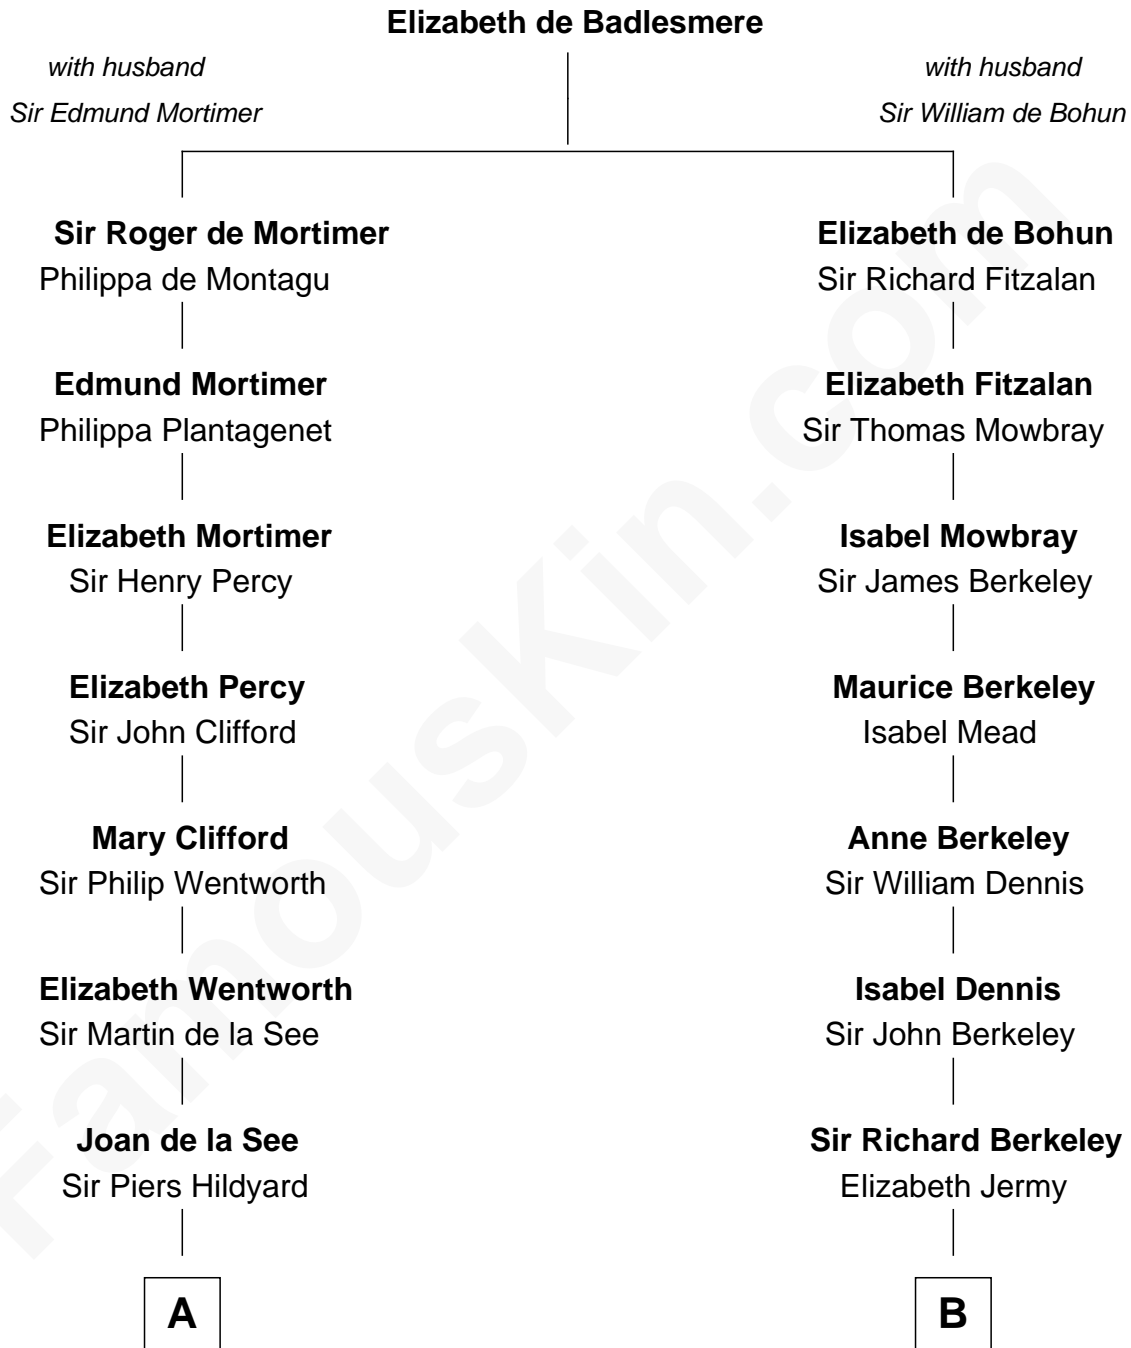

FamousKin.com Relationship Chart of

Roy Rogers

Cowboy movie actor and singer

20th cousin of

Warren Buffett

Chairman & CEO, Berkshire Hathaway

C

Jacintha Kibbe
William Womack

Archer Womack
Patricia Adeline Hatchett

Mattie M. Womack
Andrew E. Slye

Roy Rogers
Cowboy movie actor and singer

D

Susan Ann Watson
Ford Bela Barber

Stella Frances Barber
John Ammon Stahl

Leila Stahl
Howard Homan Buffett