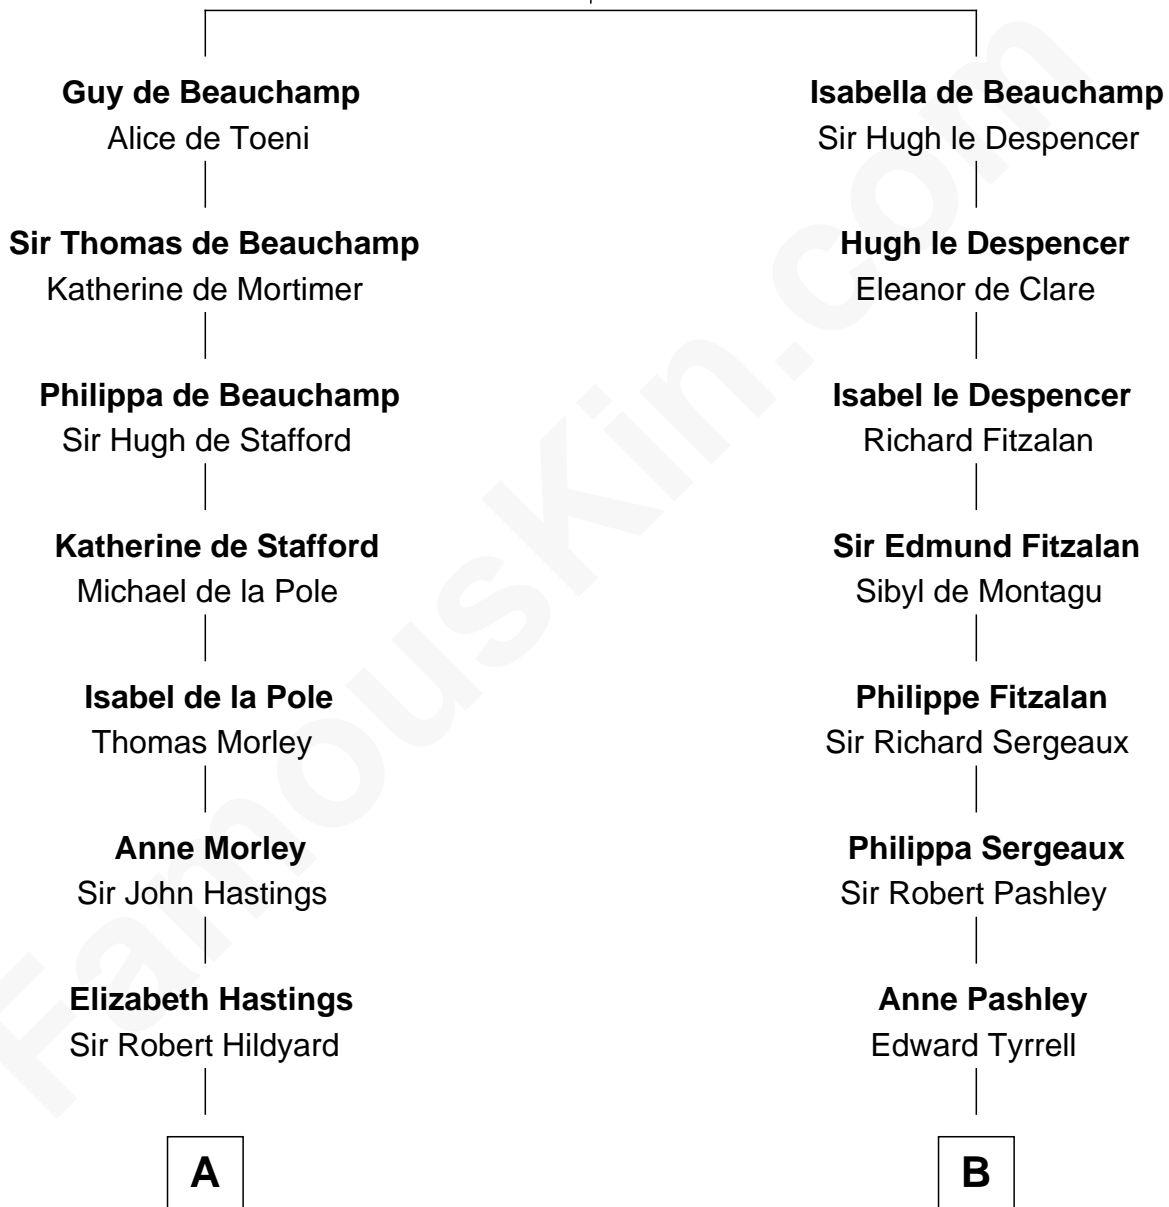

## Relationship Chart of

### Roy Rogers

*Cowboy movie actor and singer*

20th cousin 1 time removed of

### Susan B. Anthony

*Women's Rights Advocate*

**William de Beauchamp**

Maud FitzJohn

**C**

**Moses Kibbe**  
Sarah Everman

**Jacintha Kibbe**  
William Womack

**Archer Womack**  
Patricia Adeline Hatchett