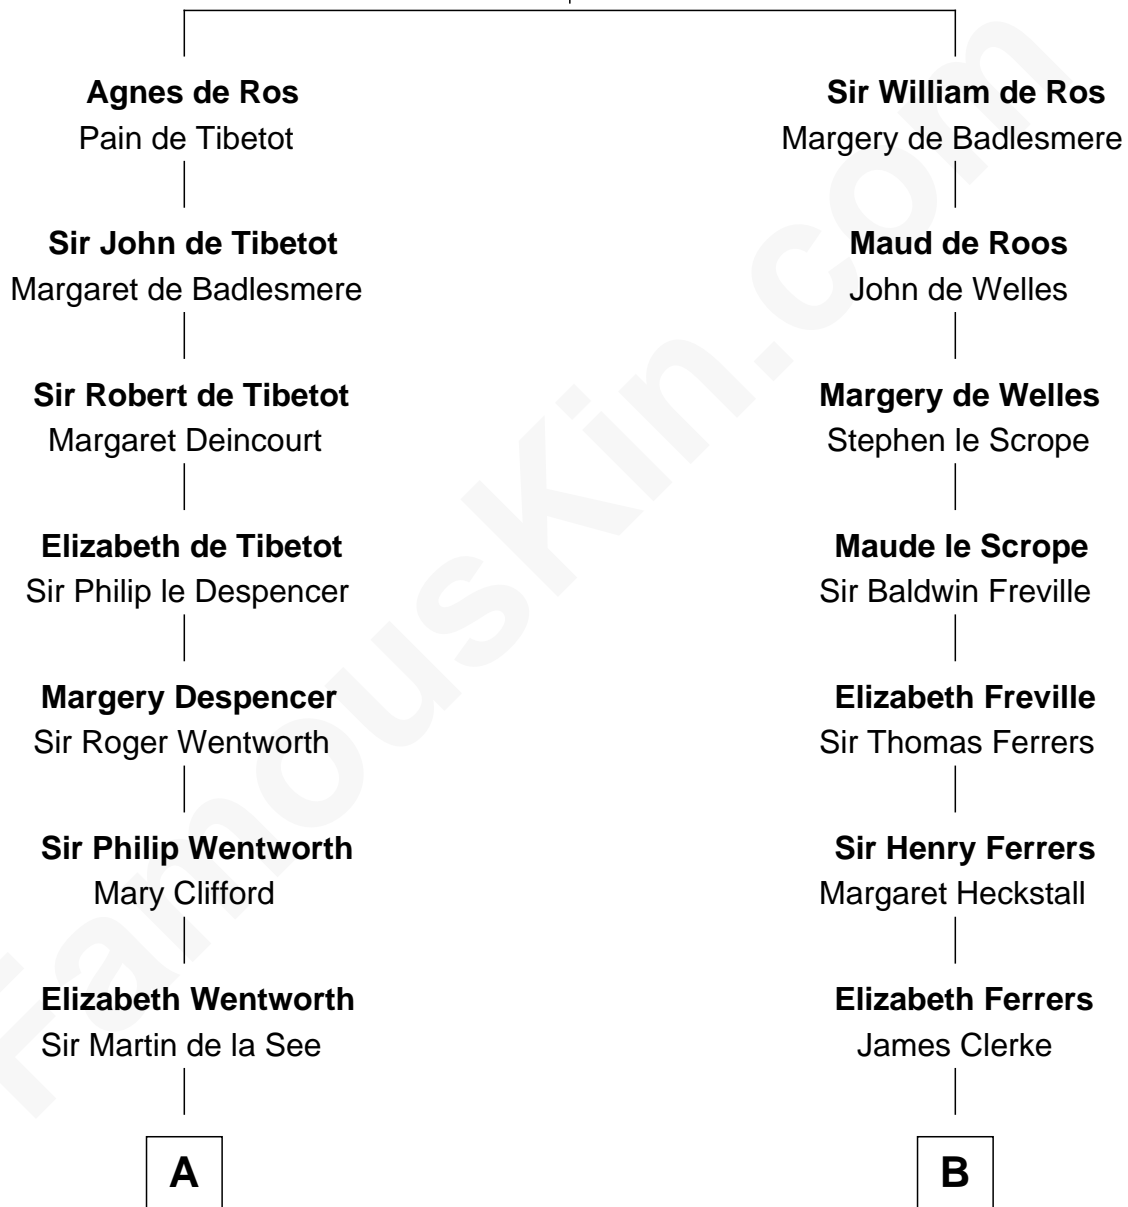

FamousKin.com

Relationship Chart of

Roy Rogers

Cowboy movie actor and singer

17th cousin 4 times removed of

Susan B. Anthony

Women's Rights Advocate

William de Ros
Maude de Vaux

C

—
Moses Kibbe
Sarah Everman

—
Jacintha Kibbe
William Womack

—
Archer Womack
Patricia Adeline Hatchett

—
Mattie M. Womack
Andrew E. Slye

—
Roy Rogers
Cowboy movie actor and singer