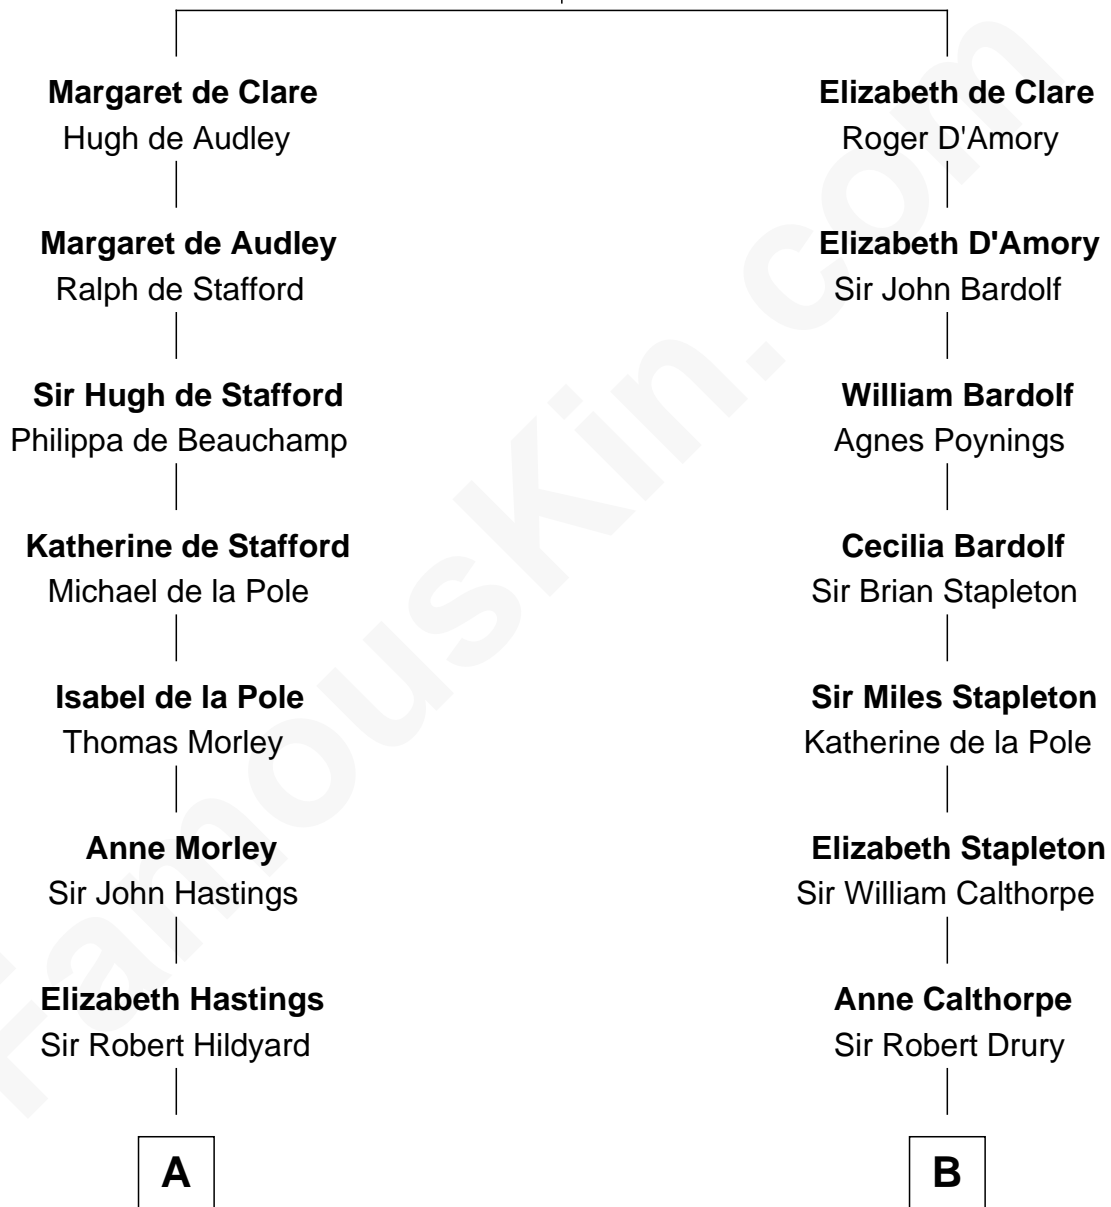

FamousKin.com

Relationship Chart of

Roy Rogers

Cowboy movie actor and singer

20th cousin 1 time removed of

Walt Disney

Co-Founder of The Walt Disney Company

Sir Gilbert de Clare

Joan of Acre

C

Moses Kibbe
Sarah Everman

Jacintha Kibbe
William Womack

Archer Womack
Patricia Adeline Hatchett

Mattie M. Womack
Andrew E. Slye

Roy Rogers
Cowboy movie actor and singer

D