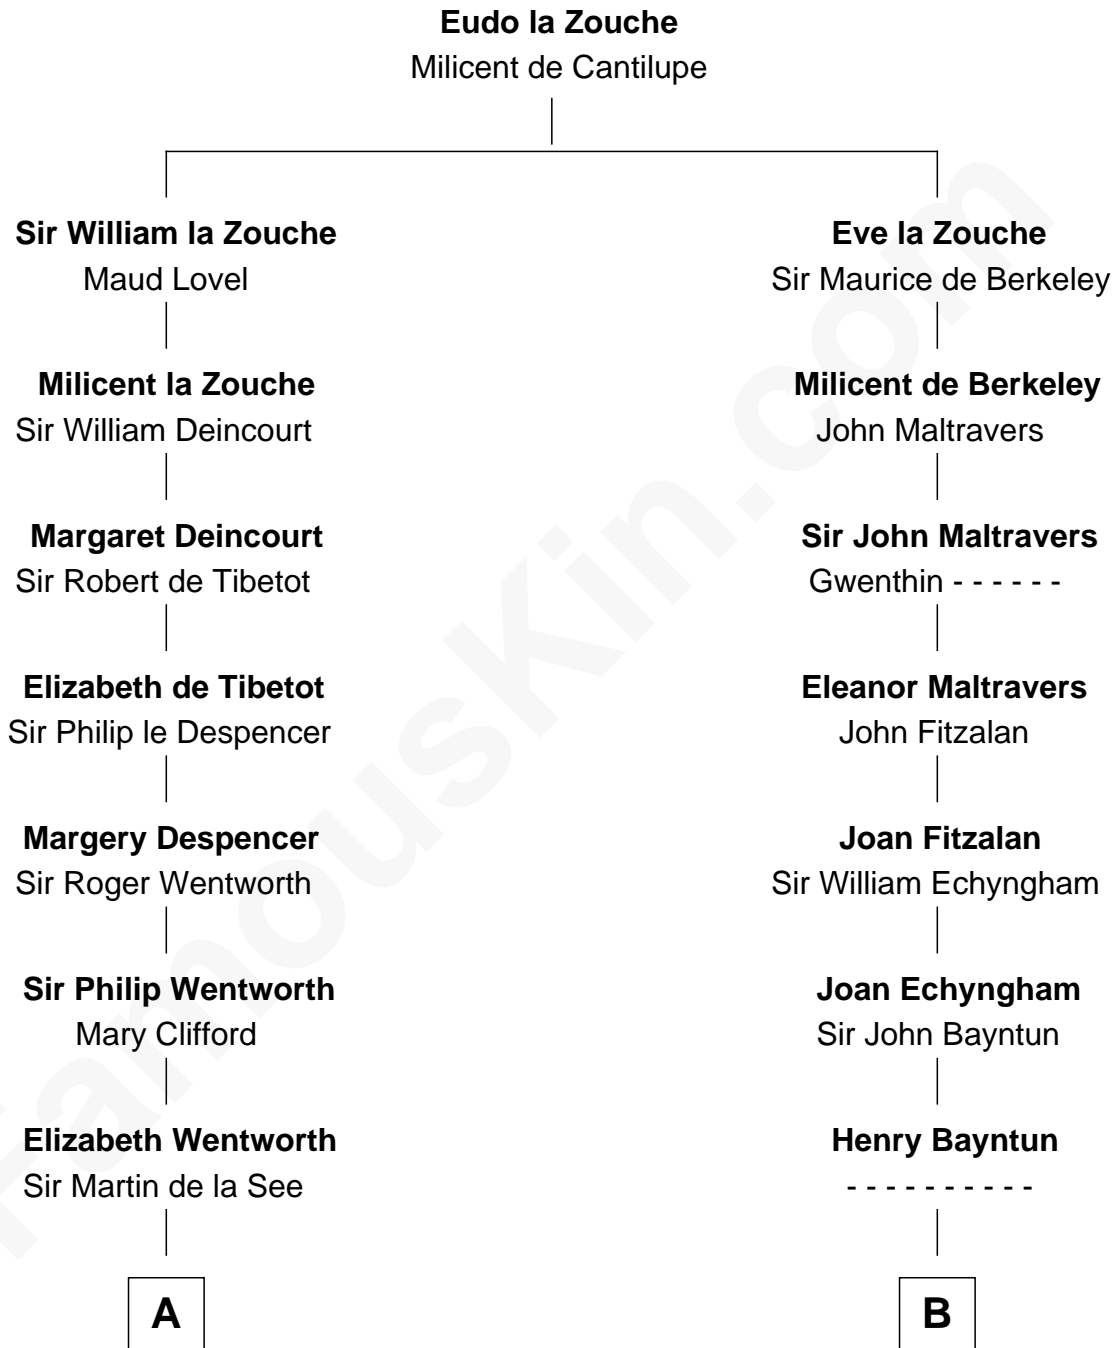

FamousKin.com

Relationship Chart of

Roy Rogers

Cowboy movie actor and singer

18th cousin 3 times removed of

Melville Fuller

8th Chief Justice of the U.S. Supreme Court

C

Moses Kibbe
Sarah Everman

Jacintha Kibbe
William Womack

Archer Womack
Patricia Adeline Hatchett

Mattie M. Womack
Andrew E. Slye

Roy Rogers
Cowboy movie actor and singer

D

Catherine Martin Weston
Frederick Augustus Fuller