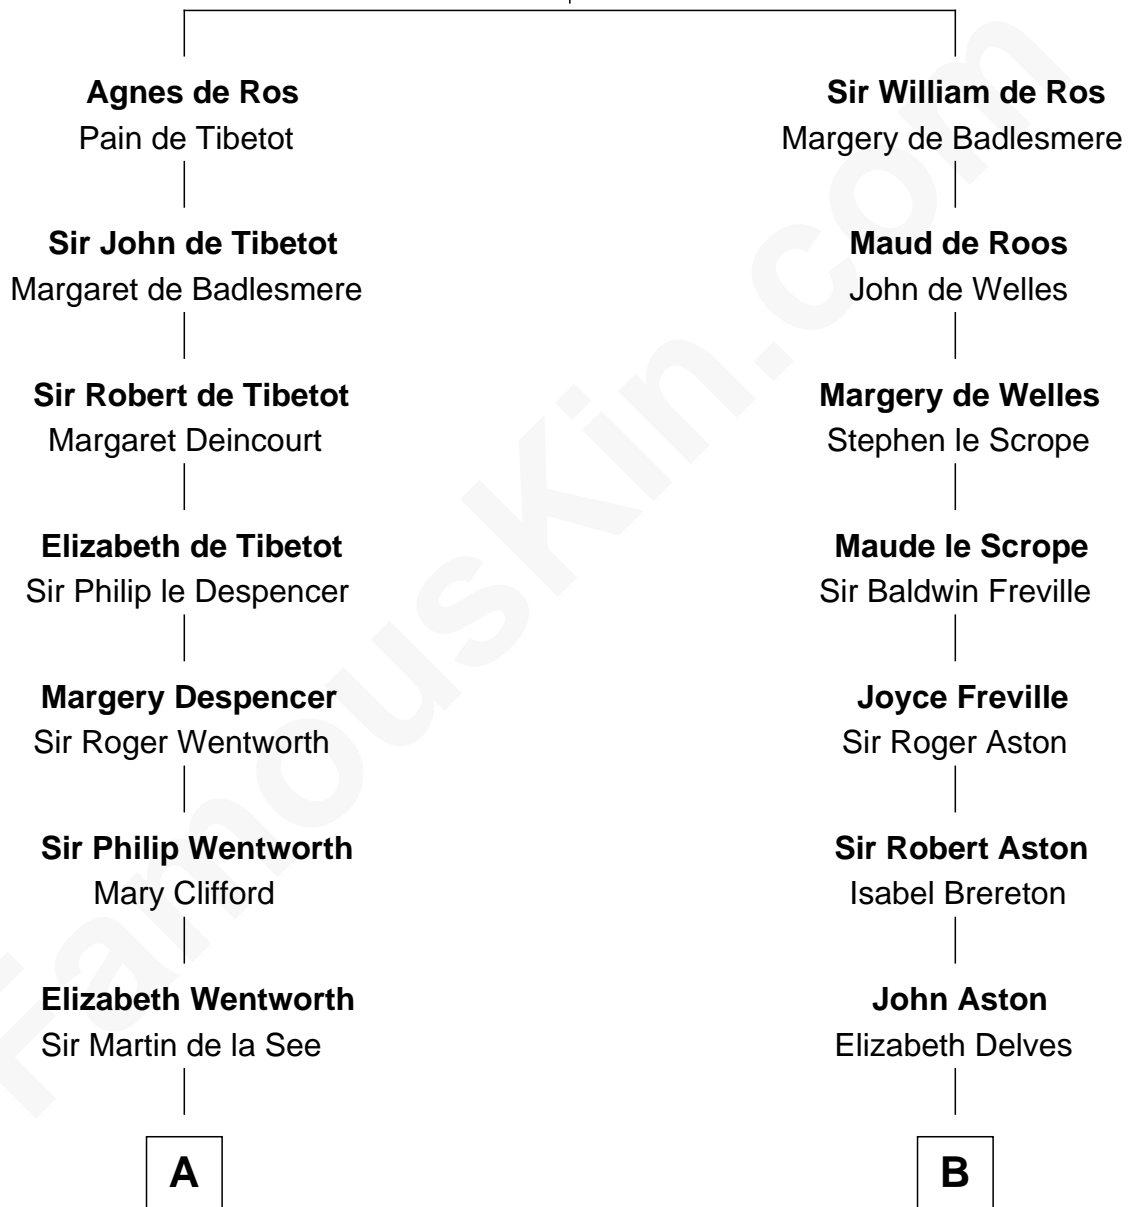

FamousKin.com Relationship Chart of

Roy Rogers

Cowboy movie actor and singer

21st cousin of

Ben Ames Williams

Novelist and Short Story Author

William de Ros
Maude de Vaux

C

Moses Kibbe
Sarah Everman

Jacintha Kibbe
William Womack

Archer Womack
Patricia Adeline Hatchett

Mattie M. Womack
Andrew E. Slye

Roy Rogers
Cowboy movie actor and singer

D

Thomas Marshall Dent
Anne Magruder

Mary Anna Dent
James Longstreet