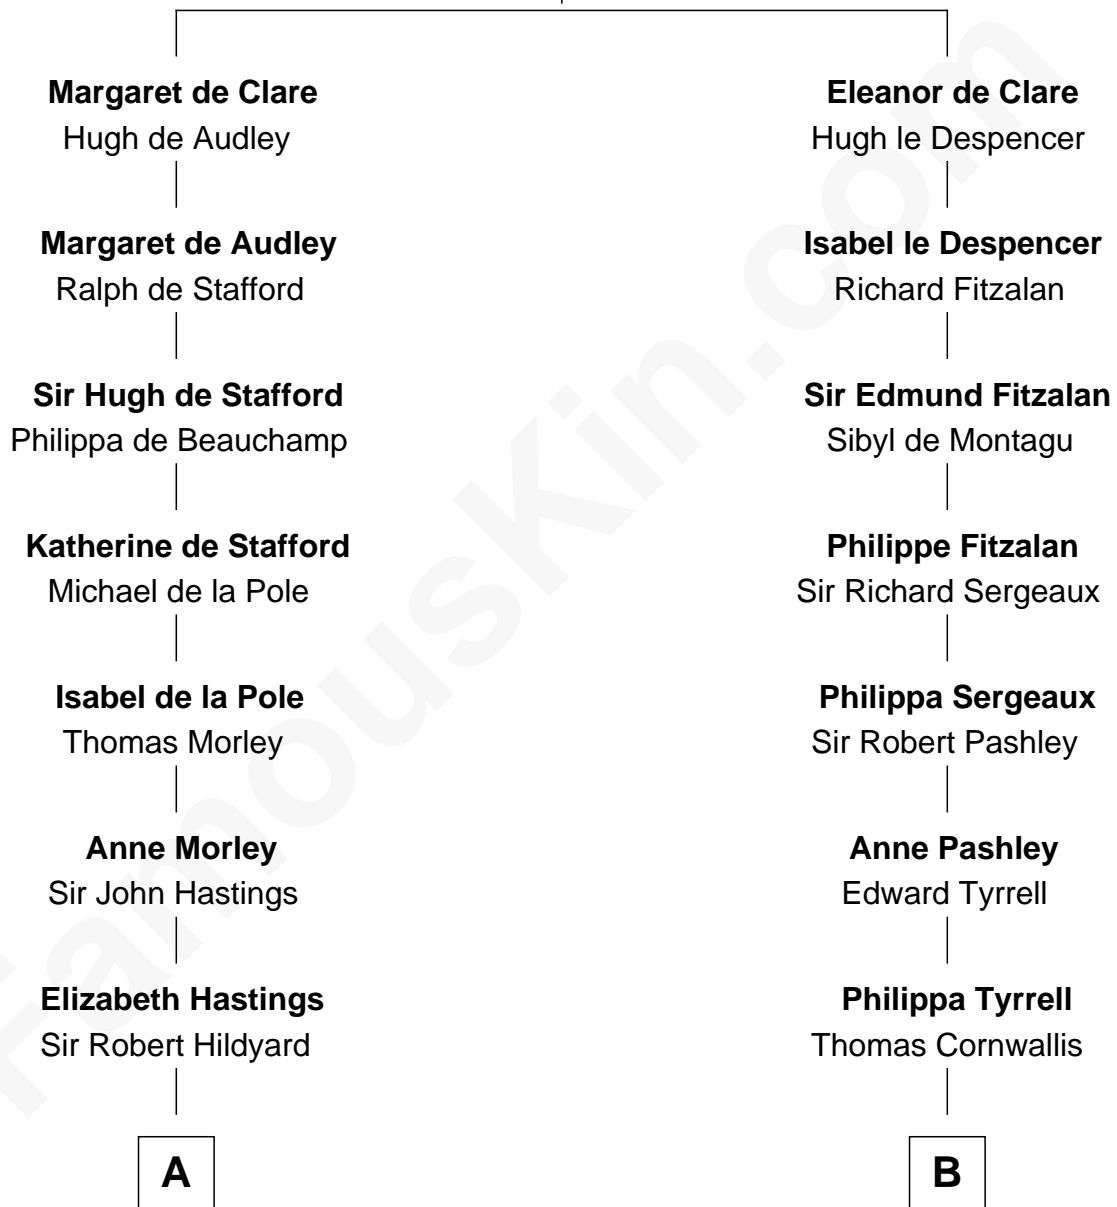

FamousKin.com Relationship Chart of

Roy Rogers

Cowboy movie actor and singer

21st cousin of

Ben Ames Williams

Novelist and Short Story Author

Sir Gilbert de Clare

Joan of Acre

C

Moses Kibbe
Sarah Everman

Jacintha Kibbe
William Womack

Archer Womack
Patricia Adeline Hatchett

Mattie M. Womack
Andrew E. Slye

Roy Rogers
Cowboy movie actor and singer

D

Hannah FitzRandolph
William Longstreet