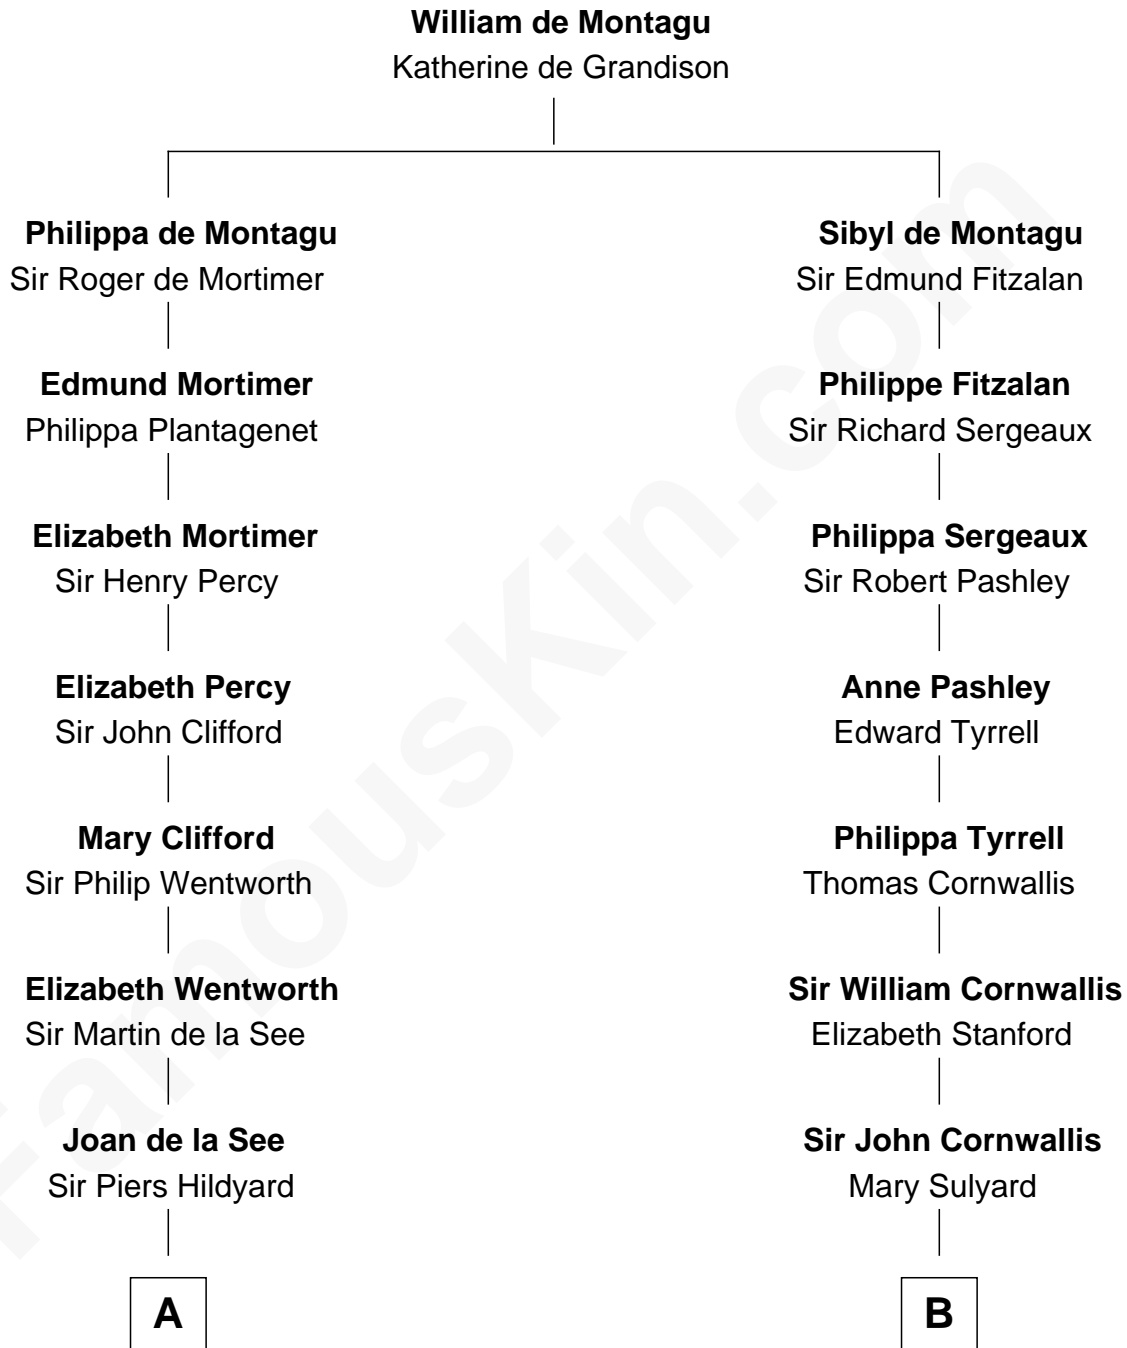

FamousKin.com

Relationship Chart of

Roy Rogers

Cowboy movie actor and singer

19th cousin 1 time removed of

Ben Ames Williams

Novelist and Short Story Author

C

Jacintha Kibbe
William Womack

Archer Womack
Patricia Adeline Hatchett

Mattie M. Womack
Andrew E. Slye

Roy Rogers
Cowboy movie actor and singer

D

Sarah Jane Longstreet
Charles Bingley Ames

Sarah Marshall Ames
Daniel Webster Williams