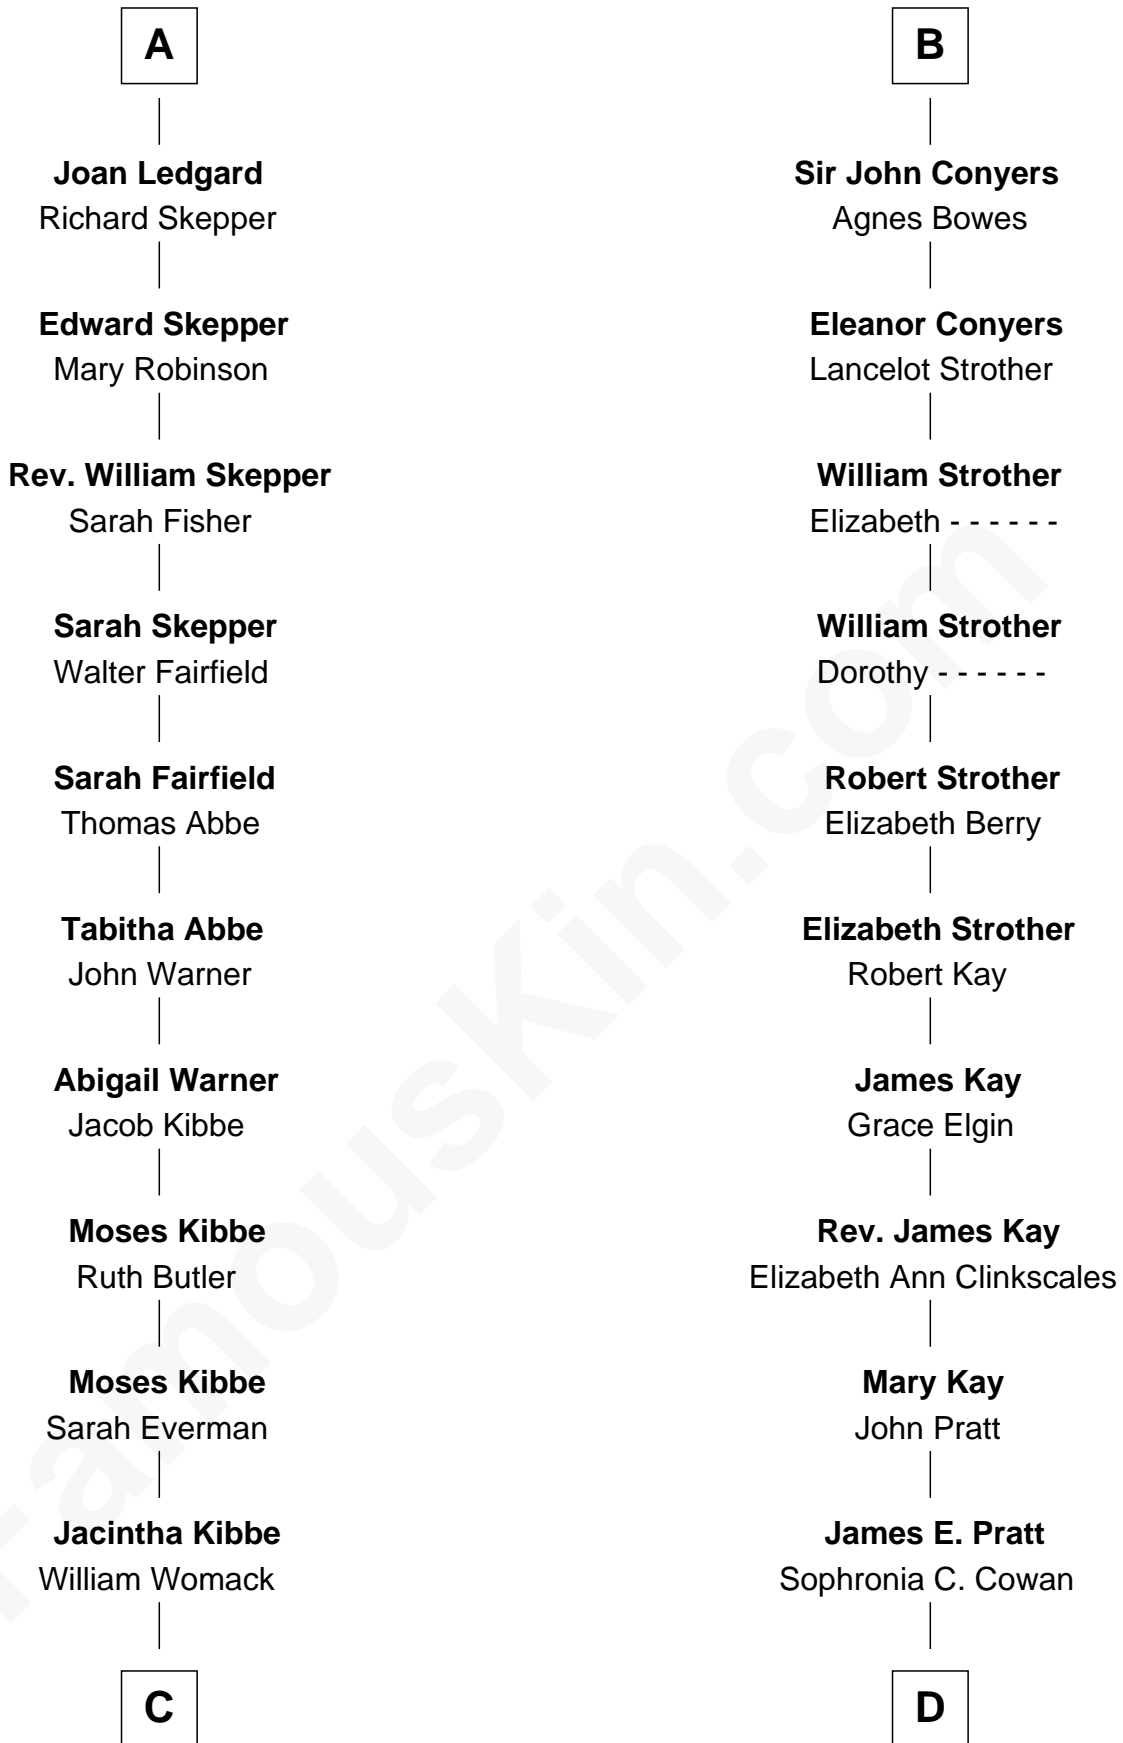

# FamousKin.com Relationship Chart of

**Roy Rogers**

*Cowboy movie actor and singer*

19th cousin of

**Jimmy Carter**

*39th U.S. President*

**Sir Ralph de Neville**

Alice de Audley

**Elizabeth Wentworth**

Sir Martin de la See

**Joan de la See**

Sir Piers Hildyard

**Isabel Hildyard**

Ralph Legard

**A**

**Sir John de Neville**

Anne Stafford

**Dorothy Neville**

Sir John Dawney

**Anne Dawney**

Sir George Conyers

**B**

**C**

**Archer Womack**  
Patricia Adeline Hatchett

**Mattie M. Womack**  
Andrew E. Slye

**Roy Rogers**  
*Cowboy movie actor and singer*

**D**

**Nina Pratt**  
William Archibald Carter

**Earl Carter**  
Lillian Gordy

**Jimmy Carter**  
*39th U.S. President*