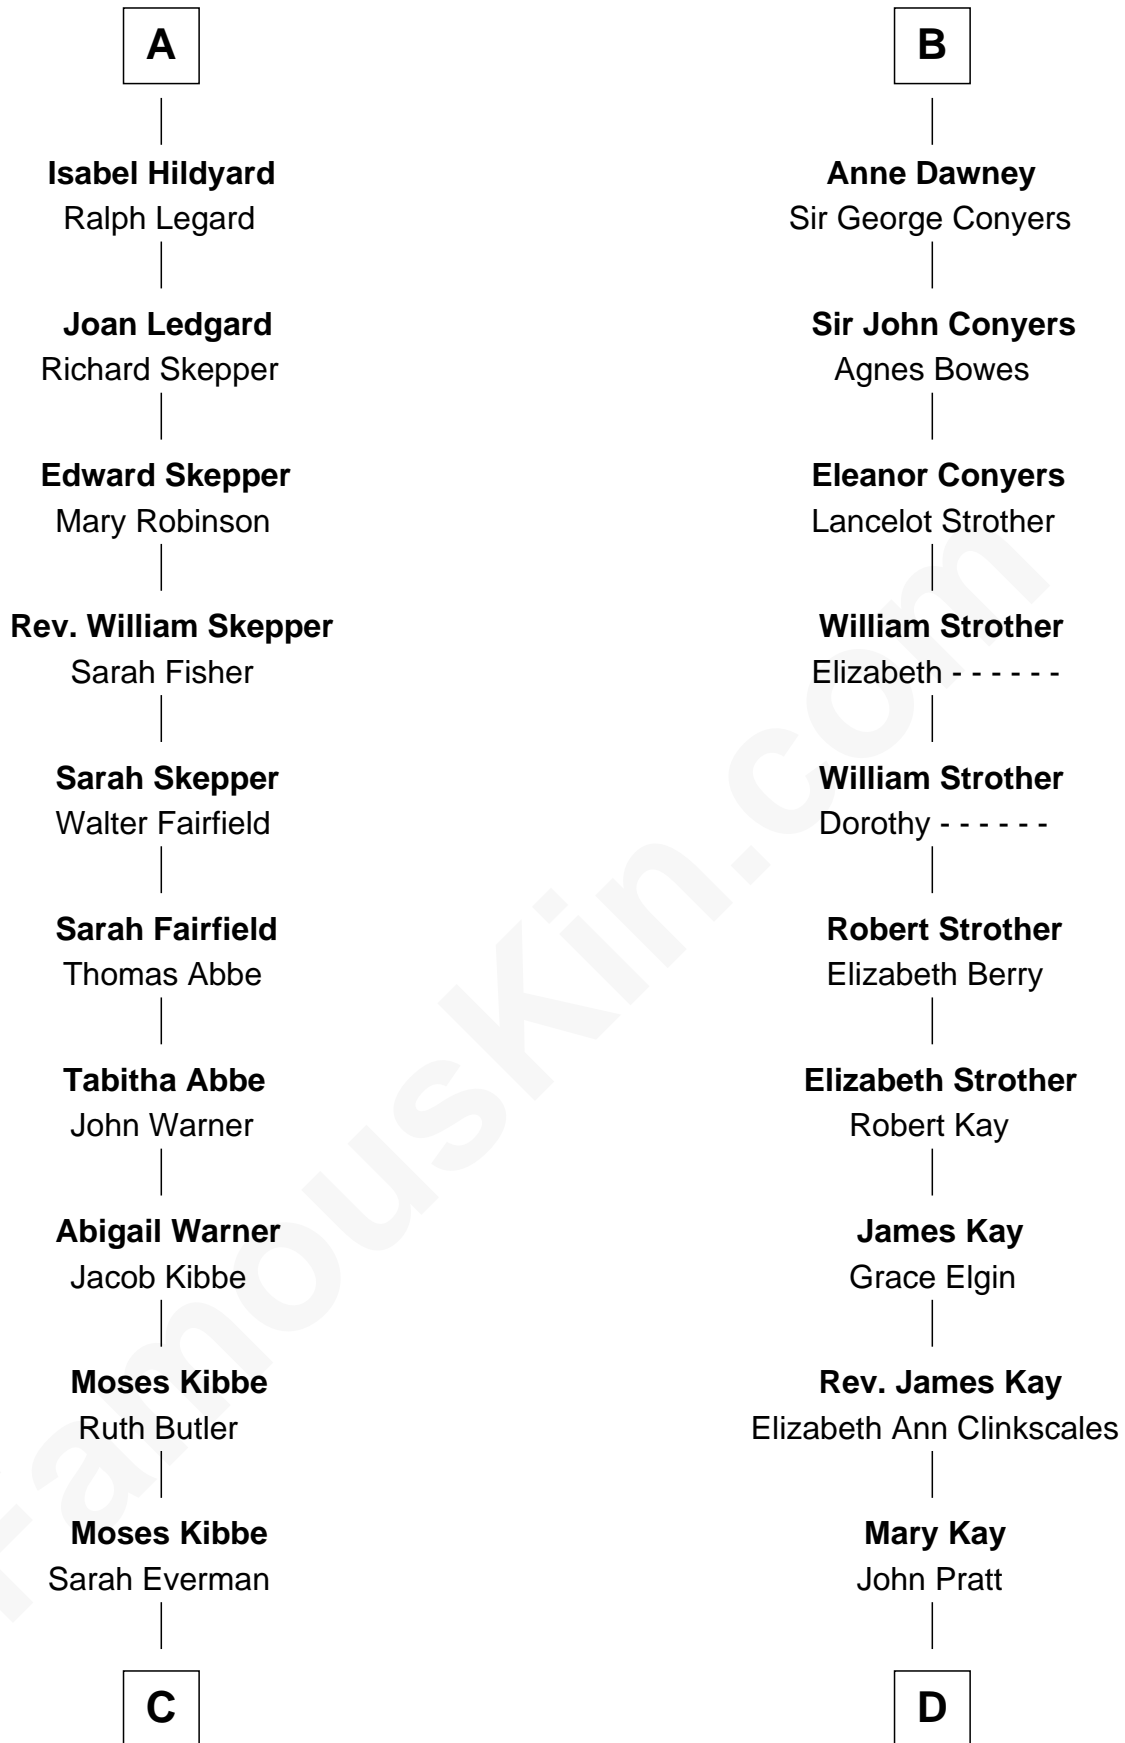

FamousKin.com Relationship Chart of

Roy Rogers

Cowboy movie actor and singer

20th cousin of

Jimmy Carter

39th U.S. President

Elizabeth de Badlesmere

with husband
Sir Edmund Mortimer

with husband
Sir William de Bohun

Sir Roger de Mortimer
Philippa de Montagu

Humphrey de Bohun
Joan Fitzalan

Edmund Mortimer
Philippa Plantagenet

Eleanor de Bohun
Sir Thomas Plantagenet

Elizabeth Mortimer
Sir Henry Percy

Anne Plantagenet
Sir William Bouchier

Elizabeth Percy
Sir John Clifford

Sir John Bouchier
Margaret Berners

Mary Clifford
Sir Philip Wentworth

Joan Bouchier
Sir Henry Neville

Elizabeth Wentworth
Sir Martin de la See

Sir Richard Neville
Anne Stafford

Joan de la See
Sir Piers Hildyard

Dorothy Neville
Sir John Dawney

A

B

C

Jacintha Kibbe
William Womack

Archer Womack
Patricia Adeline Hatchett