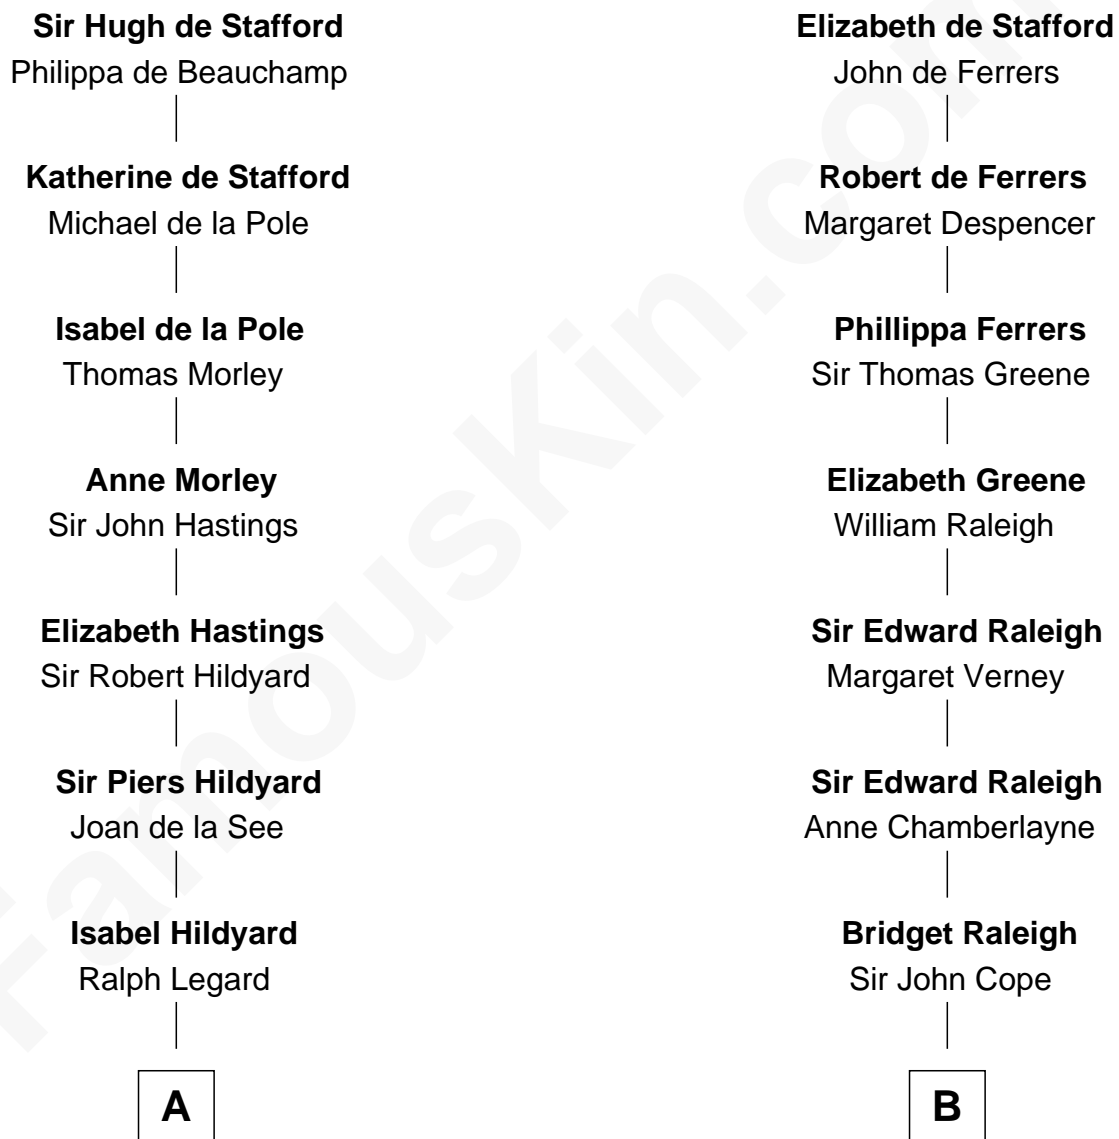

FamousKin.com

Relationship Chart of

Roy Rogers

Cowboy movie actor and singer

19th cousin 1 time removed of

DuBose Heyward

Author of Porgy (Porgy & Bess)

Ralph de Stafford

Margaret de Audley

C

Archer Womack
Patricia Adeline Hatchett

Mattie M. Womack
Andrew E. Slye

Roy Rogers
Cowboy movie actor and singer

D

Thomas Savage Heyward
Georgianna Hasell

Thomas Savage Heyward
Louisa Watkins