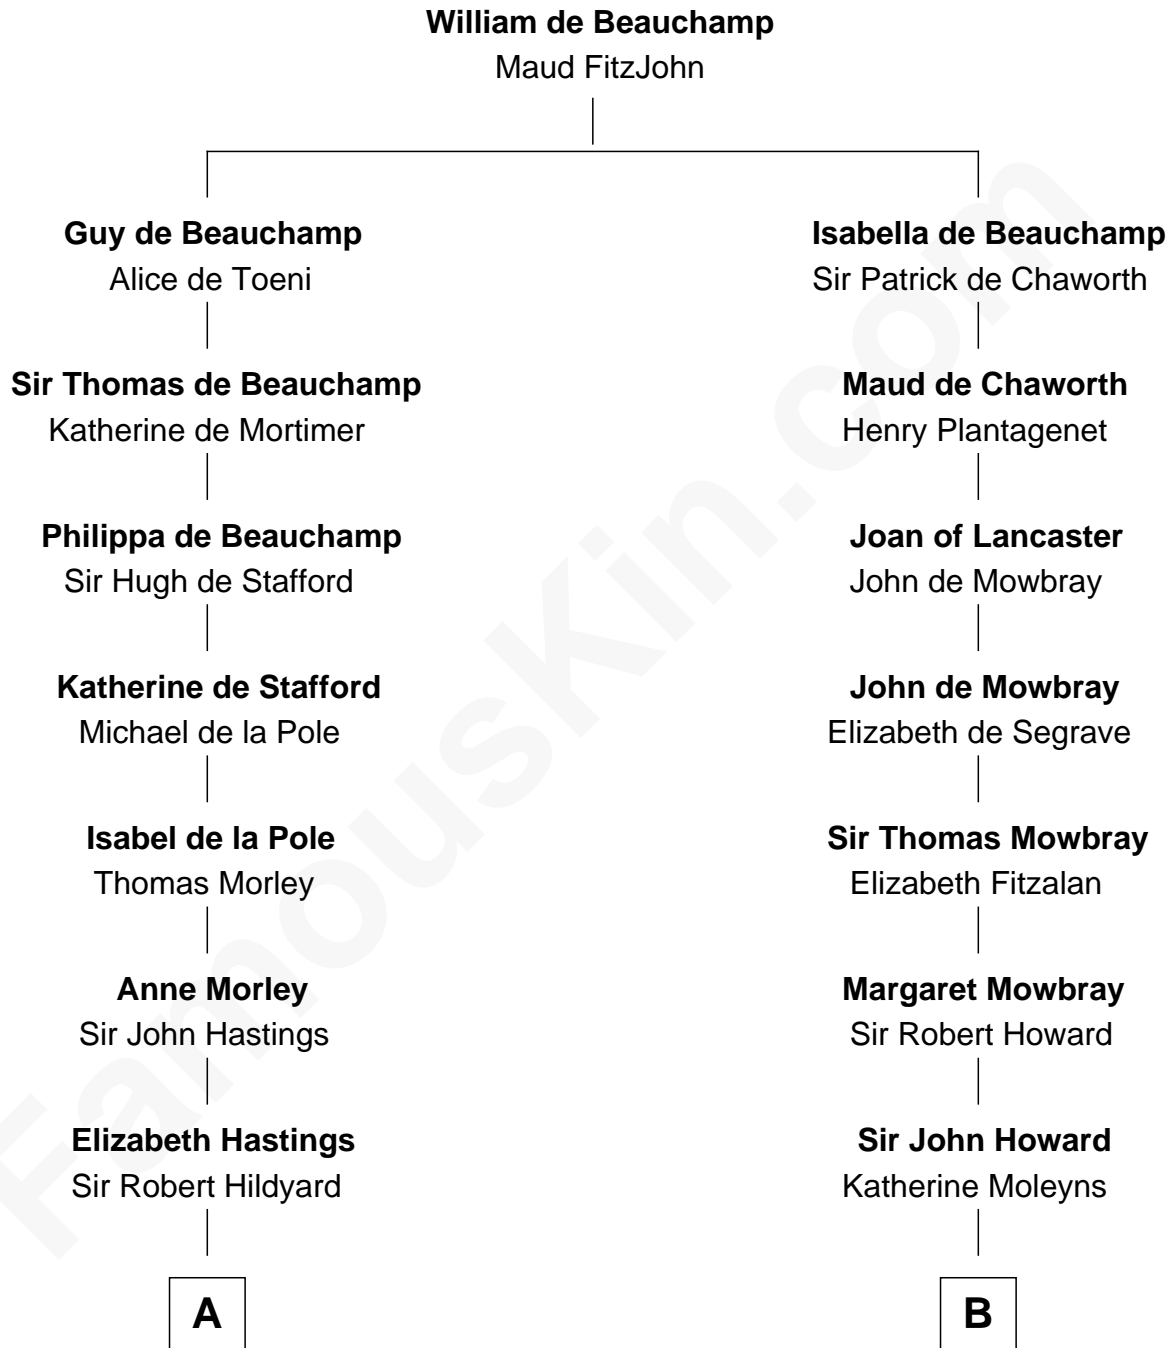

FamousKin.com

Relationship Chart of

Roy Rogers

Cowboy movie actor and singer

19th cousin 2 times removed of

Francis Scott Key

Author of "The Star Spangled Banner"

C

Moses Kibbe
Sarah Everman

Jacintha Kibbe
William Womack

Archer Womack
Patricia Adeline Hatchett

Mattie M. Womack
Andrew E. Slye

Roy Rogers
Cowboy movie actor and singer

D

Ann Arnold Ross
Frances Key

John Ross Key
Anne Phebe Penn Dagworthy Charlton

Francis Scott Key
Author of "The Star Spangled Banner"