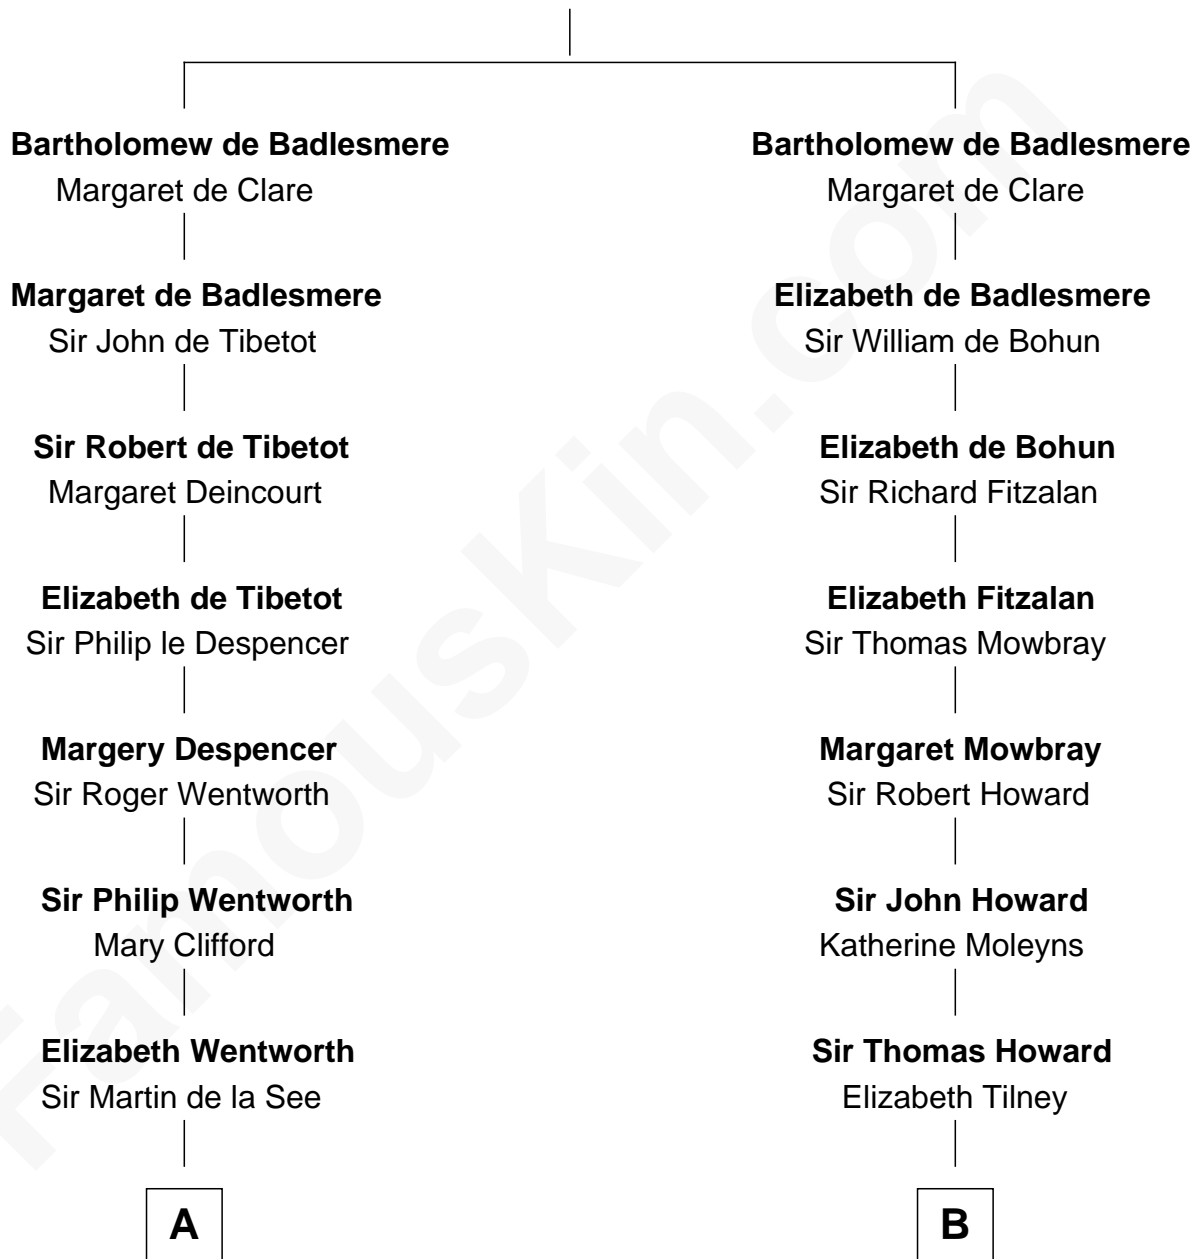

FamousKin.com

Relationship Chart of

Roy Rogers

Cowboy movie actor and singer

18th cousin 3 times removed of

Francis Scott Key

Author of "The Star Spangled Banner"

Gunselm de Badlesmere

Francis Scott Key
Author of "The Star Spangled Banner"