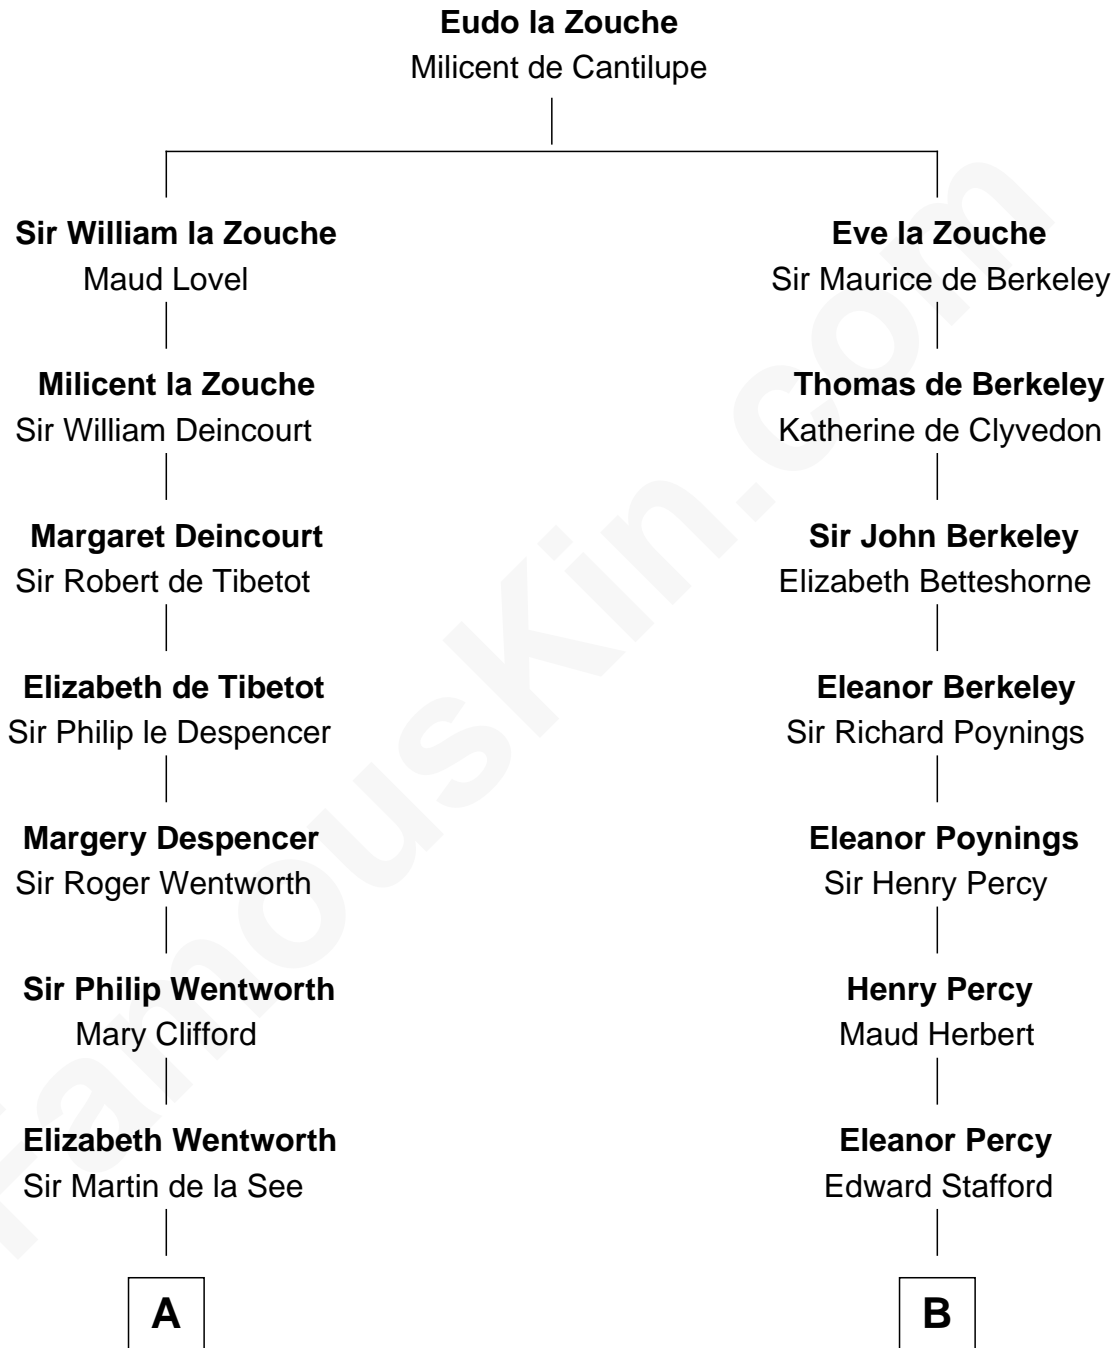

FamousKin.com

Relationship Chart of

Roy Rogers

Cowboy movie actor and singer

18th cousin 3 times removed of

Francis Scott Key

Author of "The Star Spangled Banner"

C

Moses Kibbe
Sarah Everman

Jacintha Kibbe
William Womack

Archer Womack
Patricia Adeline Hatchett

Mattie M. Womack
Andrew E. Slye

Roy Rogers
Cowboy movie actor and singer

D

John Ross Key
Anne Phebe Penn Dagworthy Charlton

Francis Scott Key
Author of "The Star Spangled Banner"