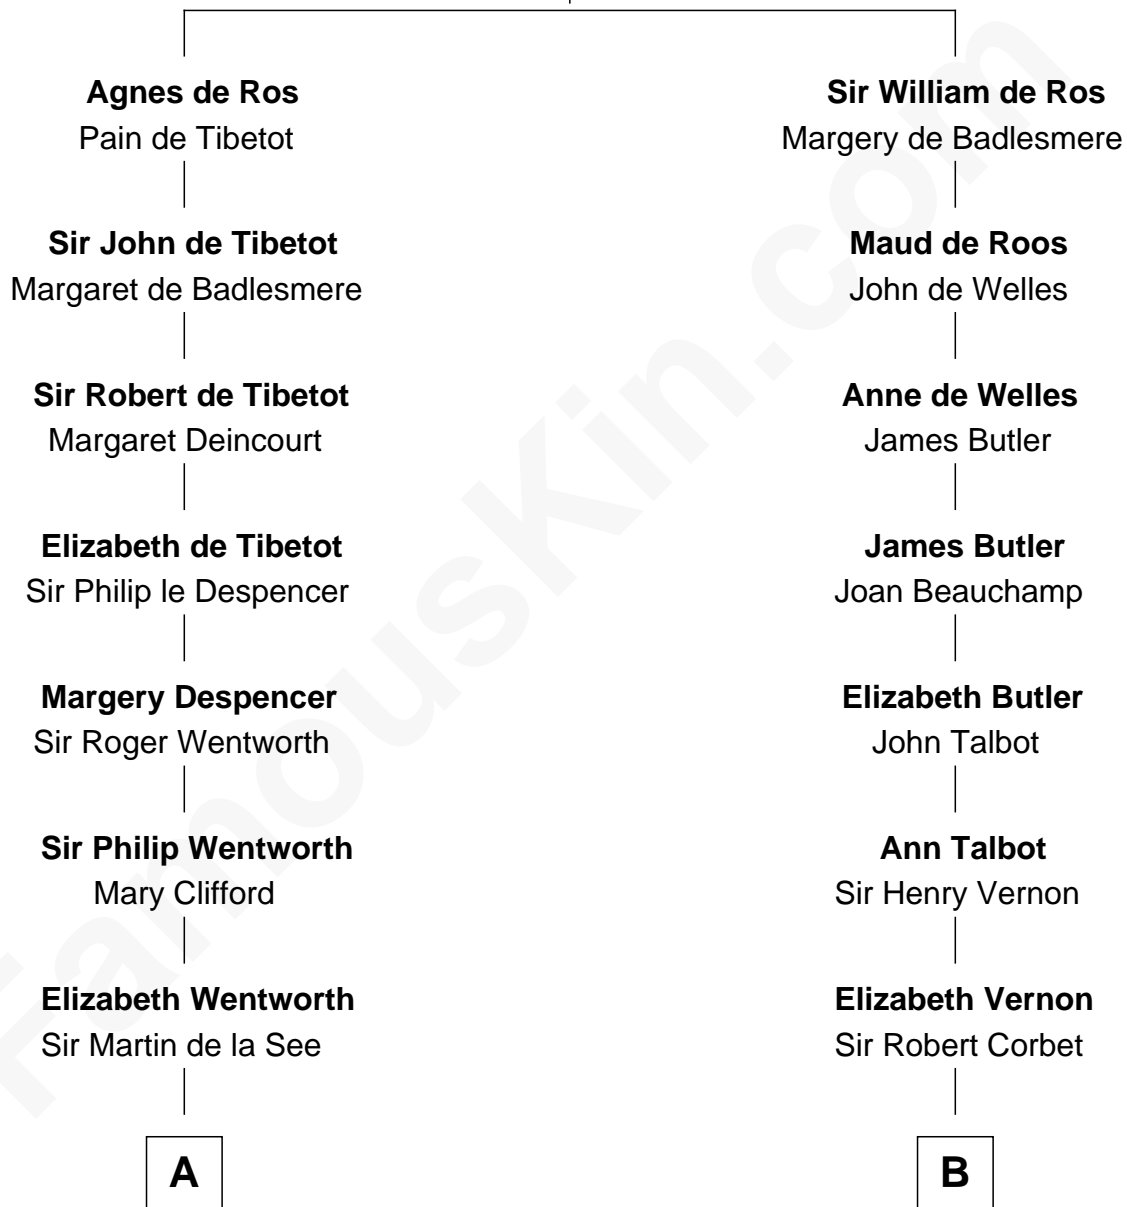

## Relationship Chart of

### Roy Rogers

*Cowboy movie actor and singer*

19th cousin 2 times removed of

### John D. Rockefeller

*Founder of the Standard Oil Company*

**William de Ros**  
Maude de Vaux

**C**

**Moses Kibbe**  
Sarah Everman

**Jacintha Kibbe**  
William Womack

**Archer Womack**  
Patricia Adeline Hatchett

**Mattie M. Womack**  
Andrew E. Slye

**Roy Rogers**  
*Cowboy movie actor and singer*

**D**

**Lucy Avery**  
Godfrey Lewis Rockefeller

**William Avery Rockefeller**  
Eliza Davison

**John D. Rockefeller**  
*Founder of the Standard Oil Company*