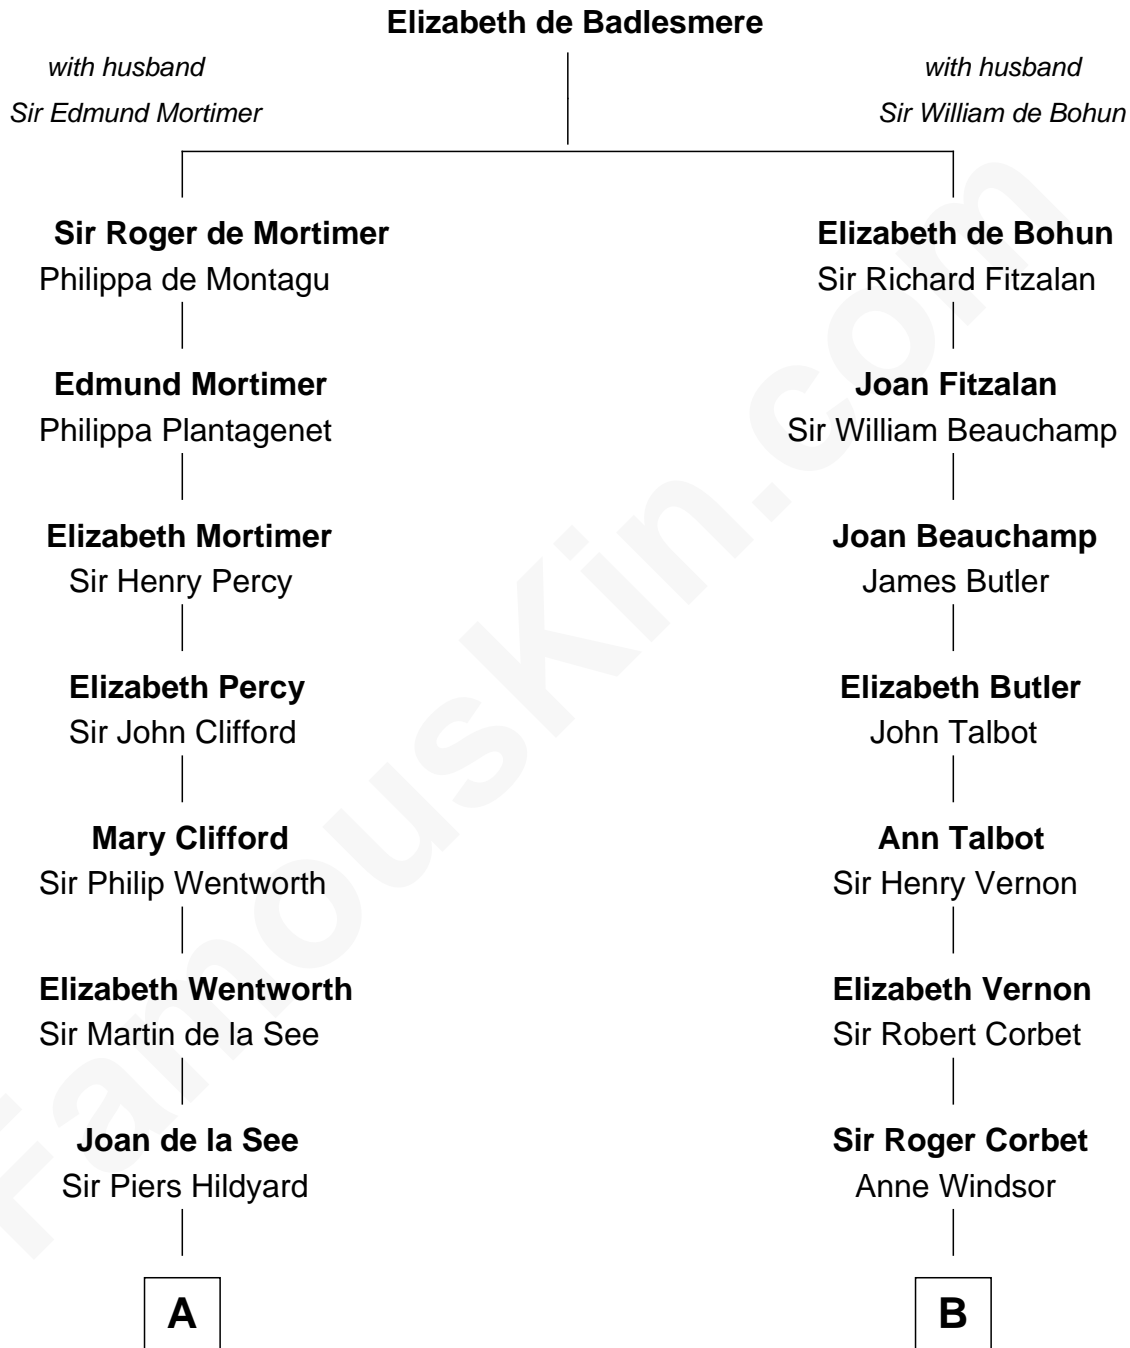

FamousKin.com

Relationship Chart of

Roy Rogers

Cowboy movie actor and singer

18th cousin 2 times removed of

John D. Rockefeller

Founder of the Standard Oil Company

C

Jacintha Kibbe
William Womack

Archer Womack
Patricia Adeline Hatchett

Mattie M. Womack
Andrew E. Slye

Roy Rogers
Cowboy movie actor and singer

D

William Avery Rockefeller
Eliza Davison

John D. Rockefeller
Founder of the Standard Oil Company