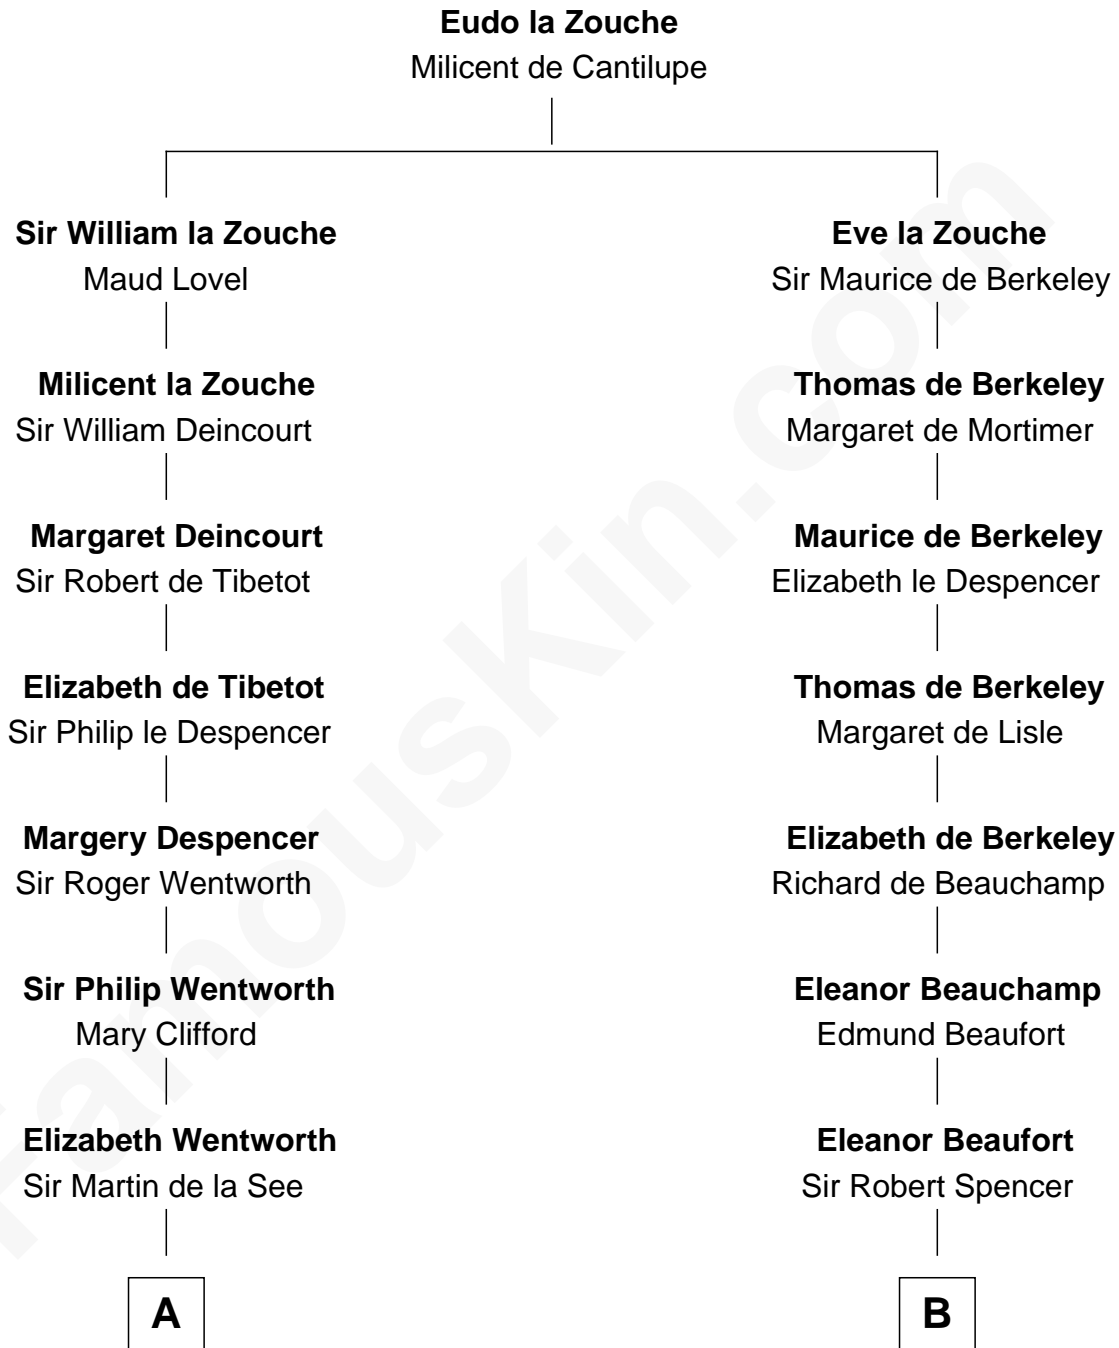

## Relationship Chart of

### Roy Rogers

*Cowboy movie actor and singer*

20th cousin 1 time removed of

### John D. Rockefeller

*Founder of the Standard Oil Company*

**C**

**Moses Kibbe**  
Sarah Everman

**Jacintha Kibbe**  
William Womack

**Archer Womack**  
Patricia Adeline Hatchett

**Mattie M. Womack**  
Andrew E. Slye