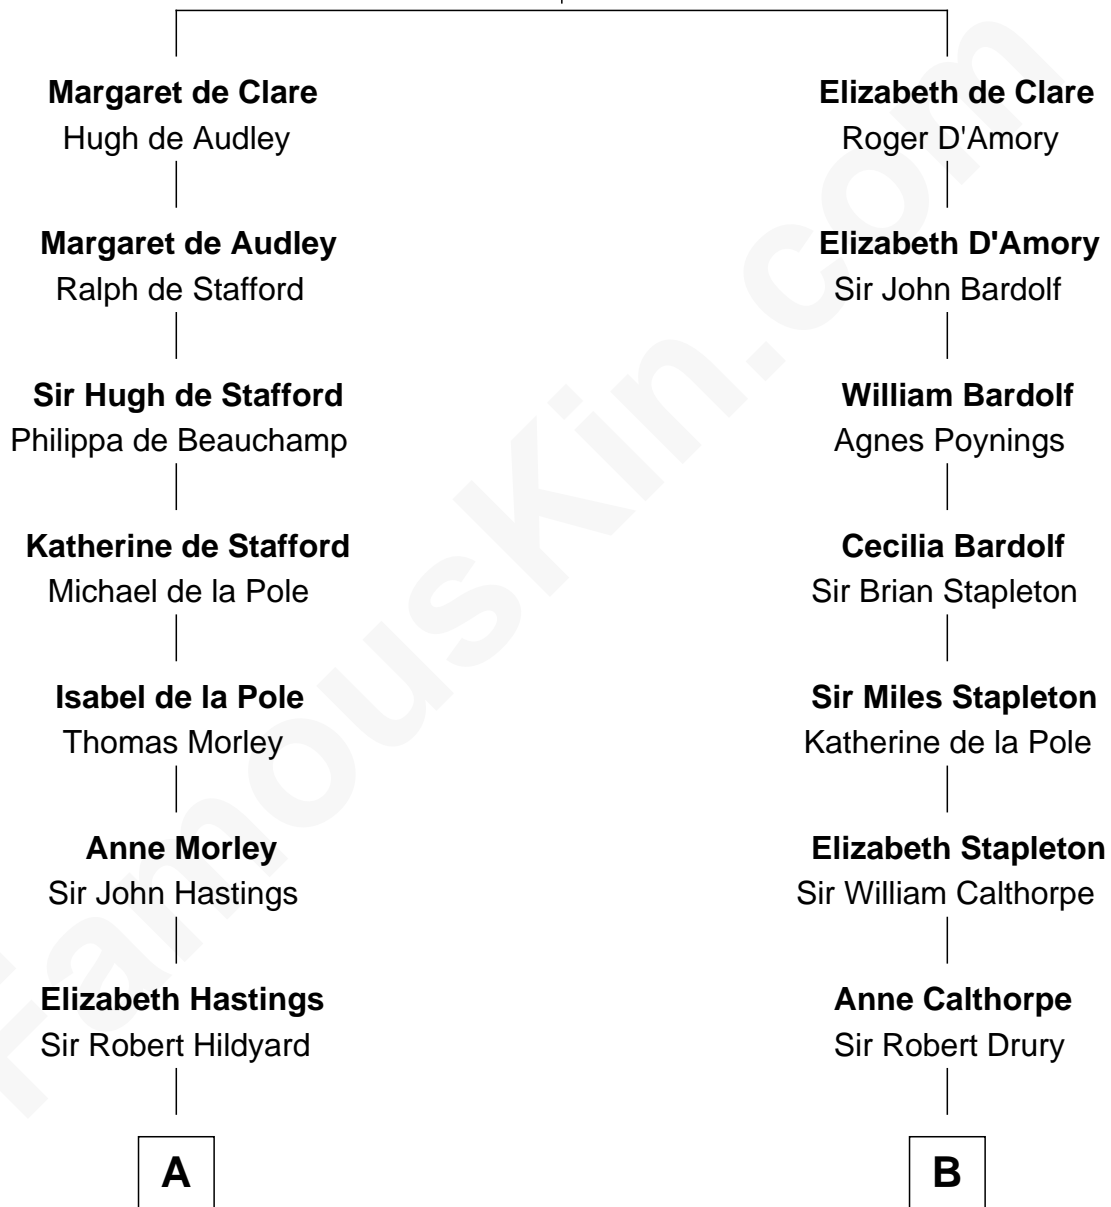

FamousKin.com

Relationship Chart of

Roy Rogers

Cowboy movie actor and singer

20th cousin 1 time removed of

Jesse James

Outlaw, Bank Robber, Murderer

Sir Gilbert de Clare

Joan of Acre

C

Moses Kibbe
Sarah Everman

Jacintha Kibbe
William Womack

Archer Womack
Patricia Adeline Hatchett

Mattie M. Womack
Andrew E. Slye

Roy Rogers
Cowboy movie actor and singer

D

Anthony Lindsay
Ailsey Cole

Sarah Lindsay
James Cole

Zerelda Elizabeth Cole
Robert Sallee James

Jesse James
Outlaw, Bank Robber, Murderer