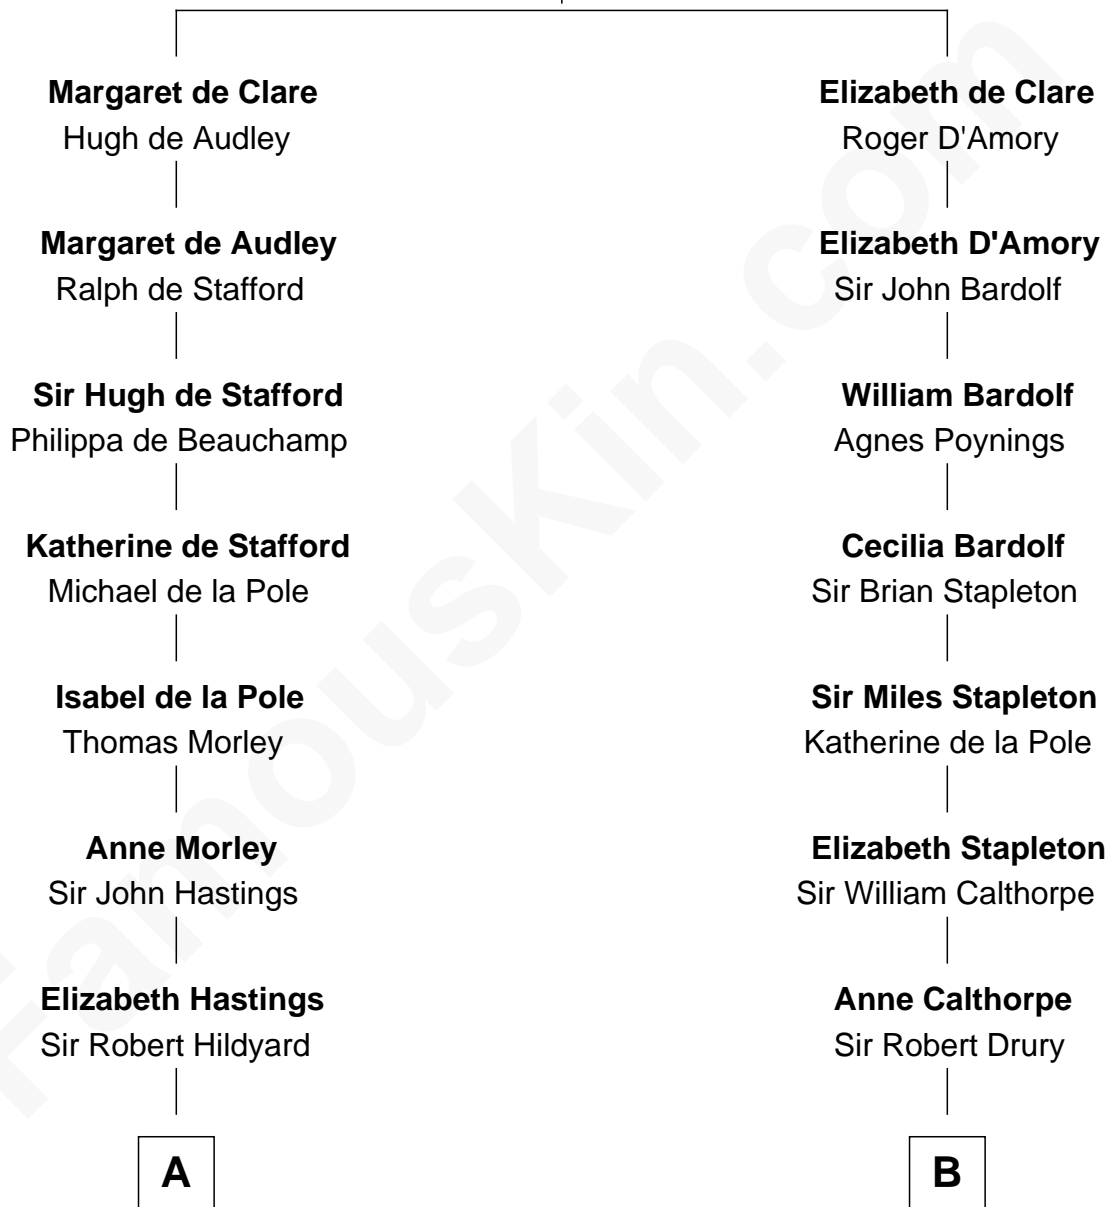

FamousKin.com

Relationship Chart of

Roy Rogers

Cowboy movie actor and singer

20th cousin 1 time removed of

Vachel Lindsay
American Poet

Sir Gilbert de Clare
Joan of Acre

C

Moses Kibbe
Sarah Everman

Jacintha Kibbe
William Womack

Archer Womack
Patricia Adeline Hatchett

Mattie M. Womack
Andrew E. Slye

Roy Rogers
Cowboy movie actor and singer

D

Vachel Lindsay
Mary Anna Quisenberry