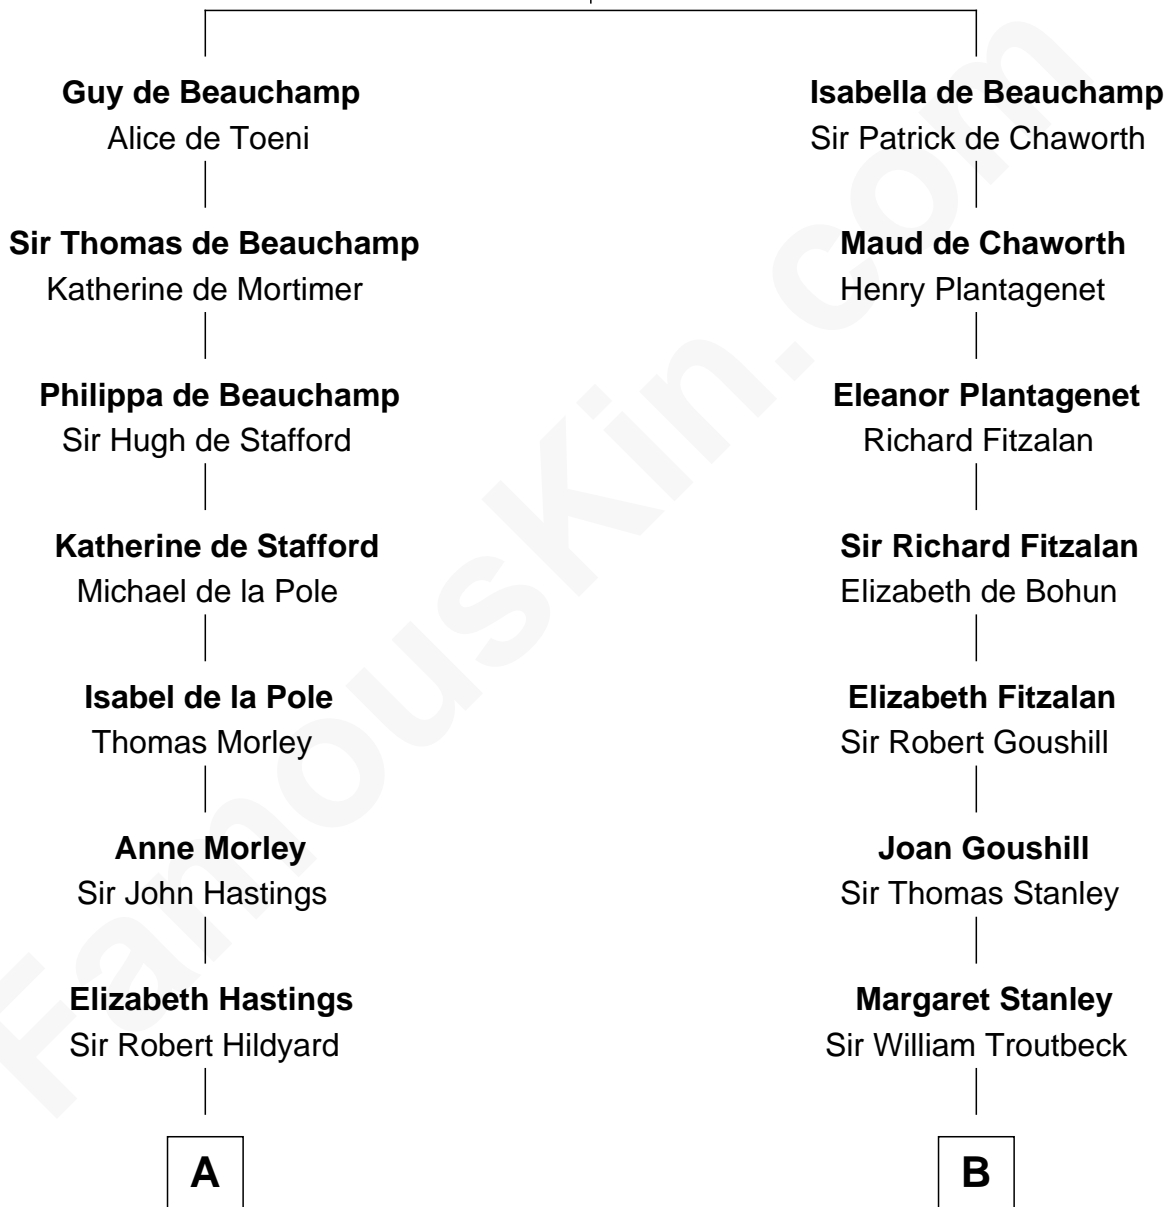

# FamousKin.com Relationship Chart of

**Roy Rogers**

*Cowboy movie actor and singer*

21st cousin of

**T. S. Eliot**

*Poet and Playwright*

**William de Beauchamp**

Maud FitzJohn

**C**

**Moses Kibbe**  
Sarah Everman

**Jacintha Kibbe**  
William Womack

**Archer Womack**  
Patricia Adeline Hatchett

**Mattie M. Womack**  
Andrew E. Slye

**Roy Rogers**  
*Cowboy movie actor and singer*

**D**

**Mary Smith**  
Richard Cranch

**William Cranch**  
Nancy Greenleaf

**Abigail Adams Cranch**  
Rev. William Greenleaf Eliot

**Henry Ware Eliot**  
Charlotte Champe Stearns

**T. S. Eliot**  
*Poet and Playwright*