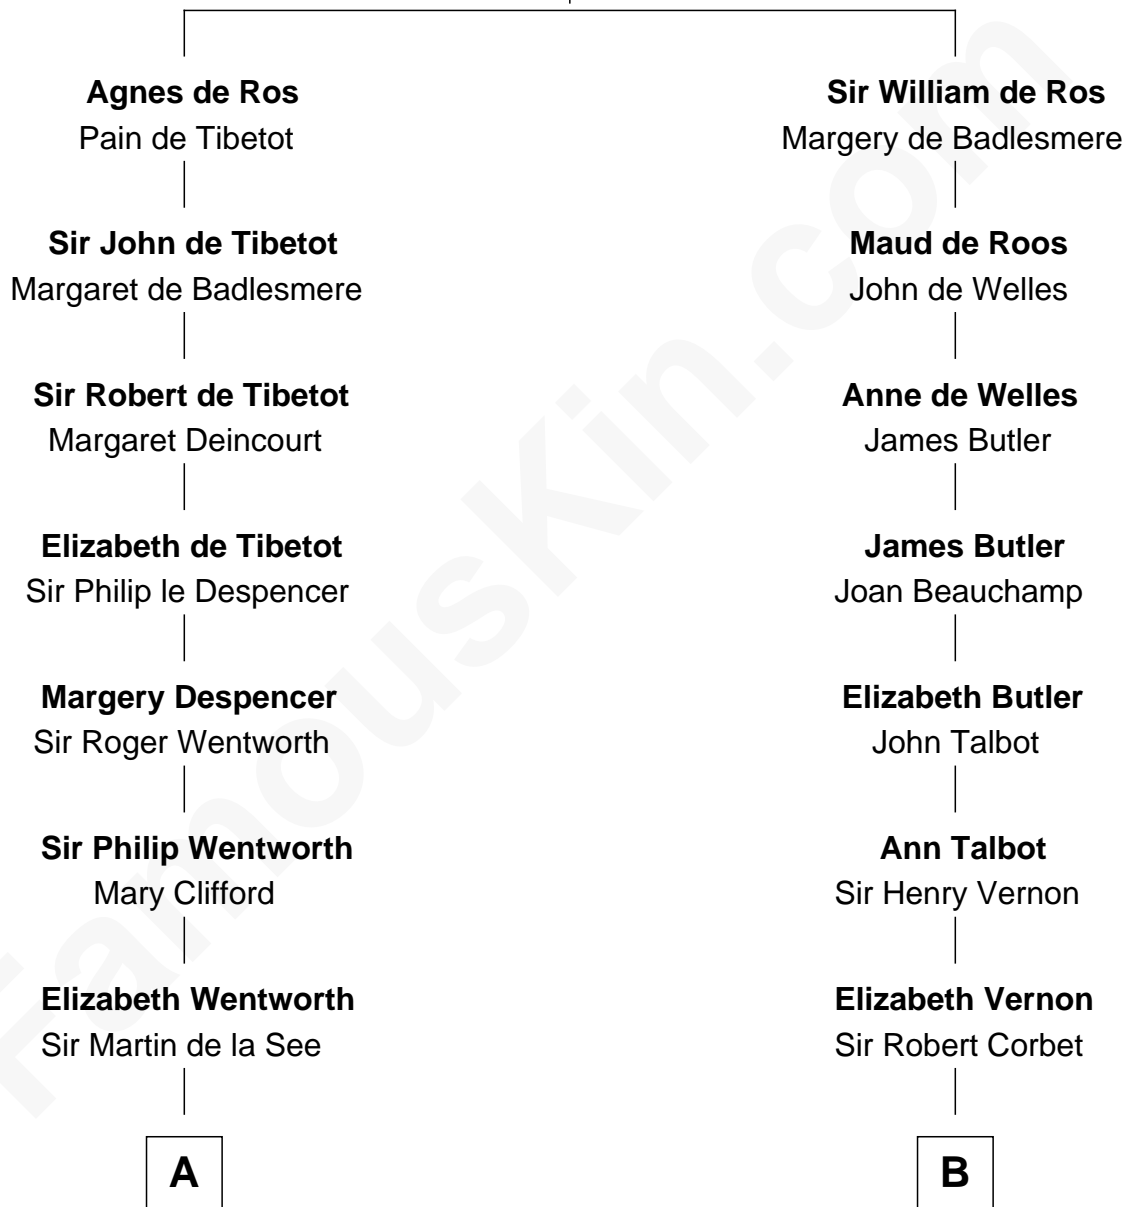

FamousKin.com

Relationship Chart of

Roy Rogers

Cowboy movie actor and singer

18th cousin 3 times removed of

Grover Cleveland

22nd and 24th U.S. President

William de Ros
Maude de Vaux

Grover Cleveland
22nd and 24th U.S. President