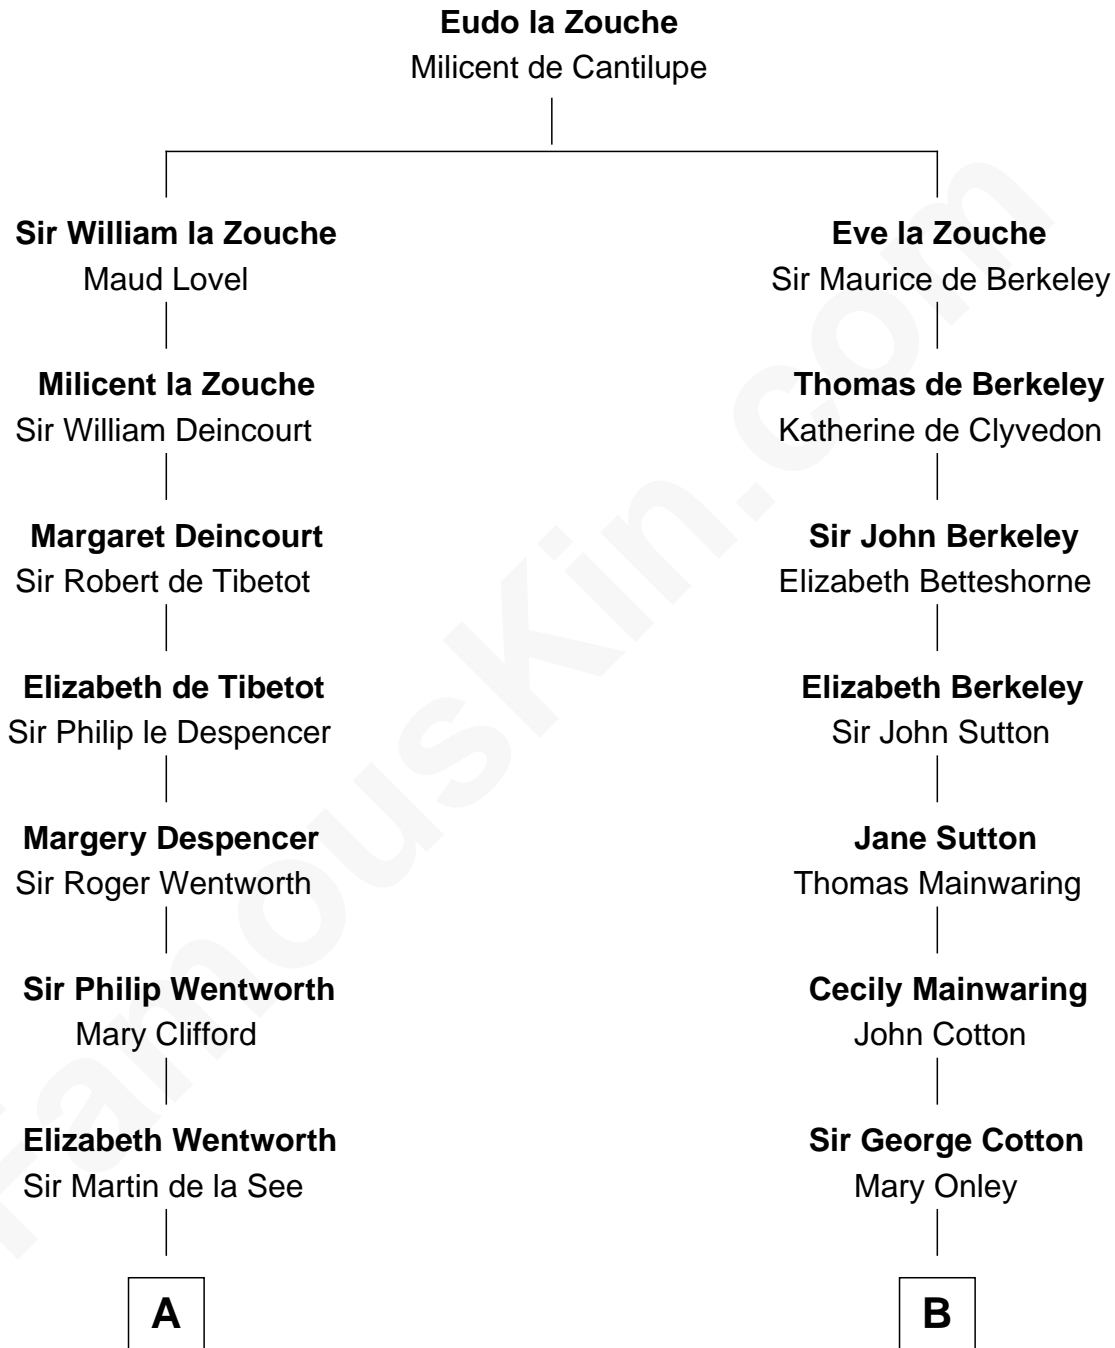

## Relationship Chart of

### Roy Rogers

*Cowboy movie actor and singer*

16th cousin 5 times removed of

### Grover Cleveland

*22nd and 24th U.S. President*

**C**

—  
**Moses Kibbe**  
Sarah Everman

—  
**Jacintha Kibbe**  
William Womack

—  
**Archer Womack**  
Patricia Adeline Hatchett

—  
**Mattie M. Womack**  
Andrew E. Slye