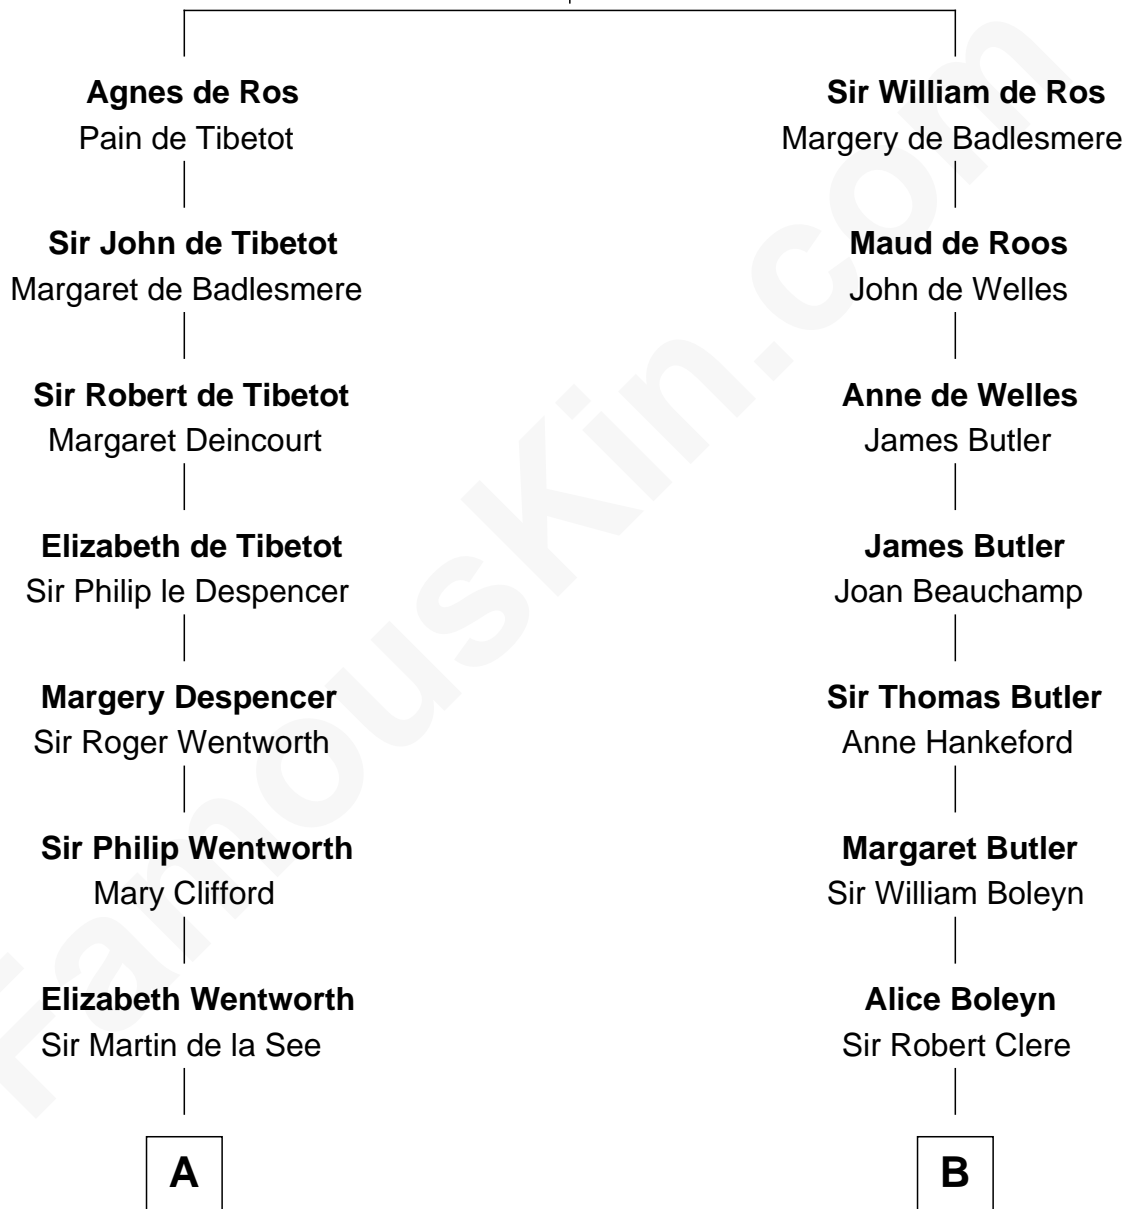

FamousKin.com

Relationship Chart of

Roy Rogers

Cowboy movie actor and singer

21st cousin of

Mamie (Doud) Eisenhower

First Lady of President Dwight Eisenhower

William de Ros
Maude de Vaux

Maria Riggs
Eli Doud

Royal Houghton Doud
Mary Cornelia Sheldon

John Sheldon Doud
Elivera Mathilda Carlson

Mamie (Doud) Eisenhower
First Lady of Dwight Eisenhower