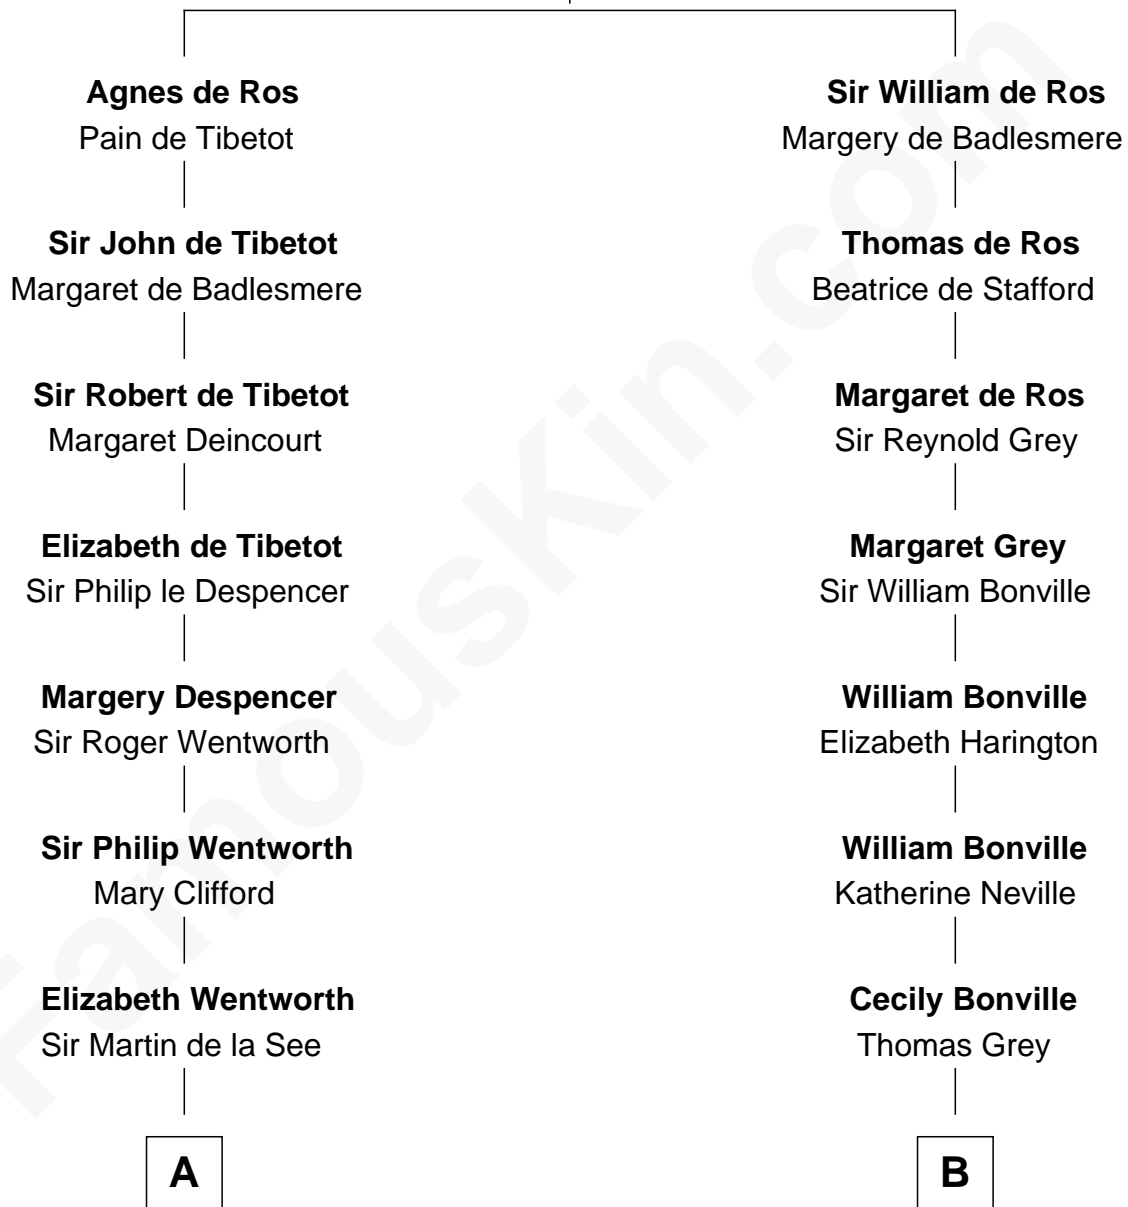

## Relationship Chart of

**Roy Rogers**

*Cowboy movie actor and singer*

21st cousin of

**Herbert Hoover**

*31st U.S. President*

**William de Ros**  
Maude de Vaux

**C**

**Moses Kibbe**  
Sarah Everman

**Jacintha Kibbe**  
William Womack

**Archer Womack**  
Patricia Adeline Hatchett

**Mattie M. Womack**  
Andrew E. Slye

**Roy Rogers**  
*Cowboy movie actor and singer*

**D**

**Endymia Winn**  
Thomas Sherwood

**Lucinda Sherwood**  
John Minthorn

**Theodore Minthorn**  
Mary Wasley

**Hulda Randall Minthorn**  
Jessie Clark Hoover

**Herbert Hoover**  
*31st U.S. President*