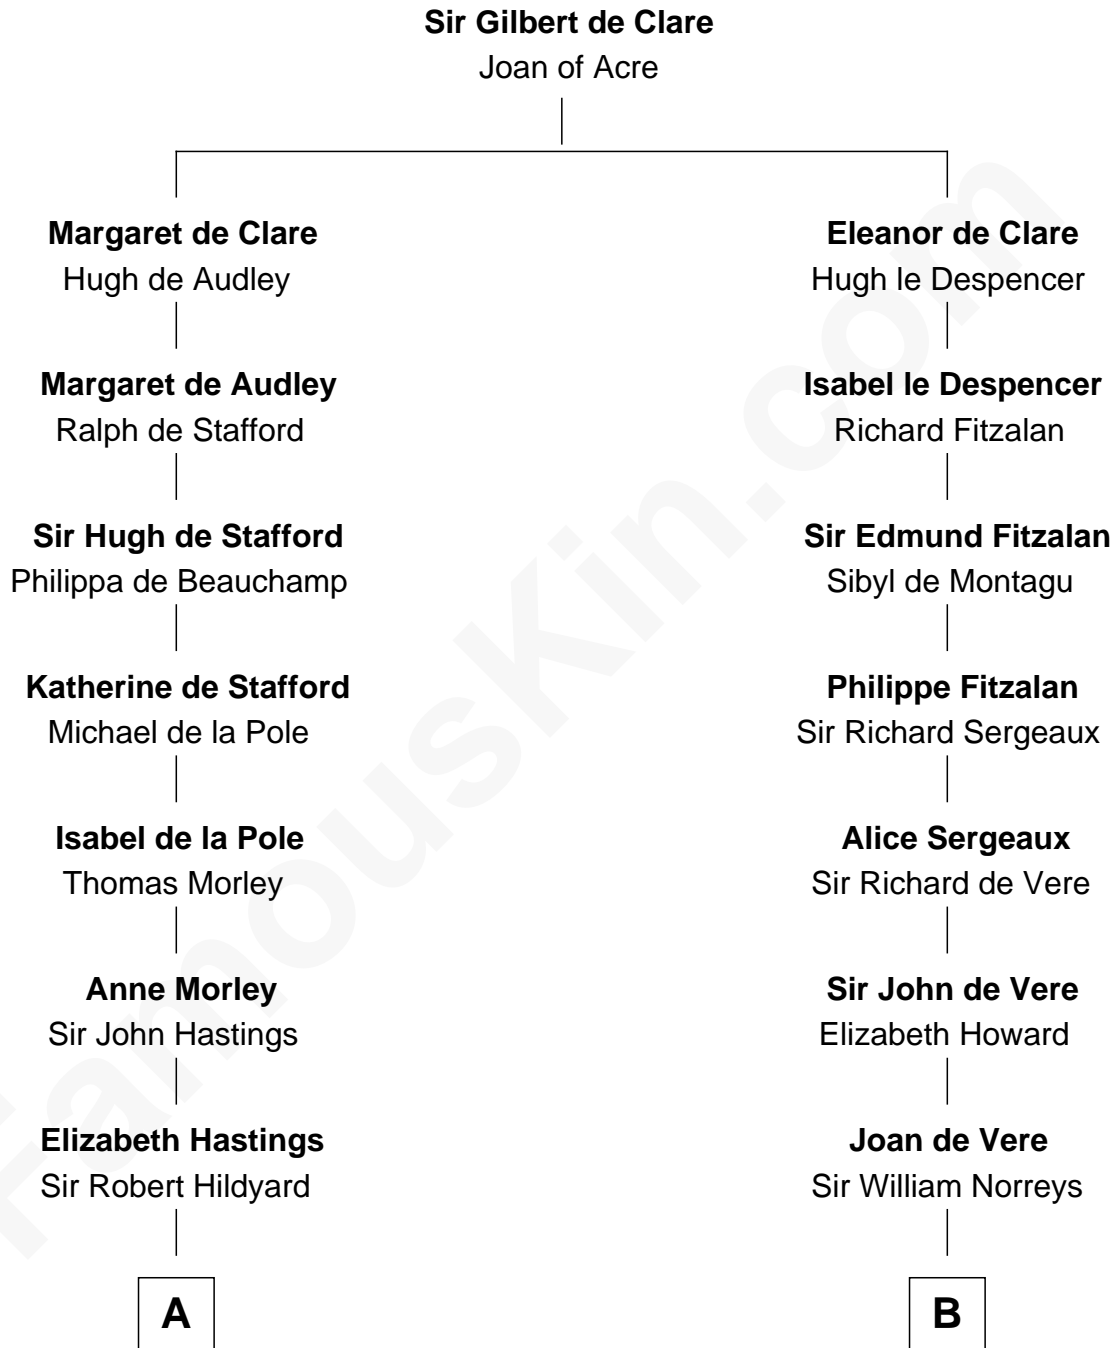

## Relationship Chart of

### Roy Rogers

Cowboy movie actor and singer

21st cousin of

### Lou (Henry) Hoover

First Lady of President Herbert Hoover

**C**

**Moses Kibbe**  
Sarah Everman

**Jacintha Kibbe**  
William Womack

**Archer Womack**  
Patricia Adeline Hatchett

**Mattie M. Womack**  
Andrew E. Slye