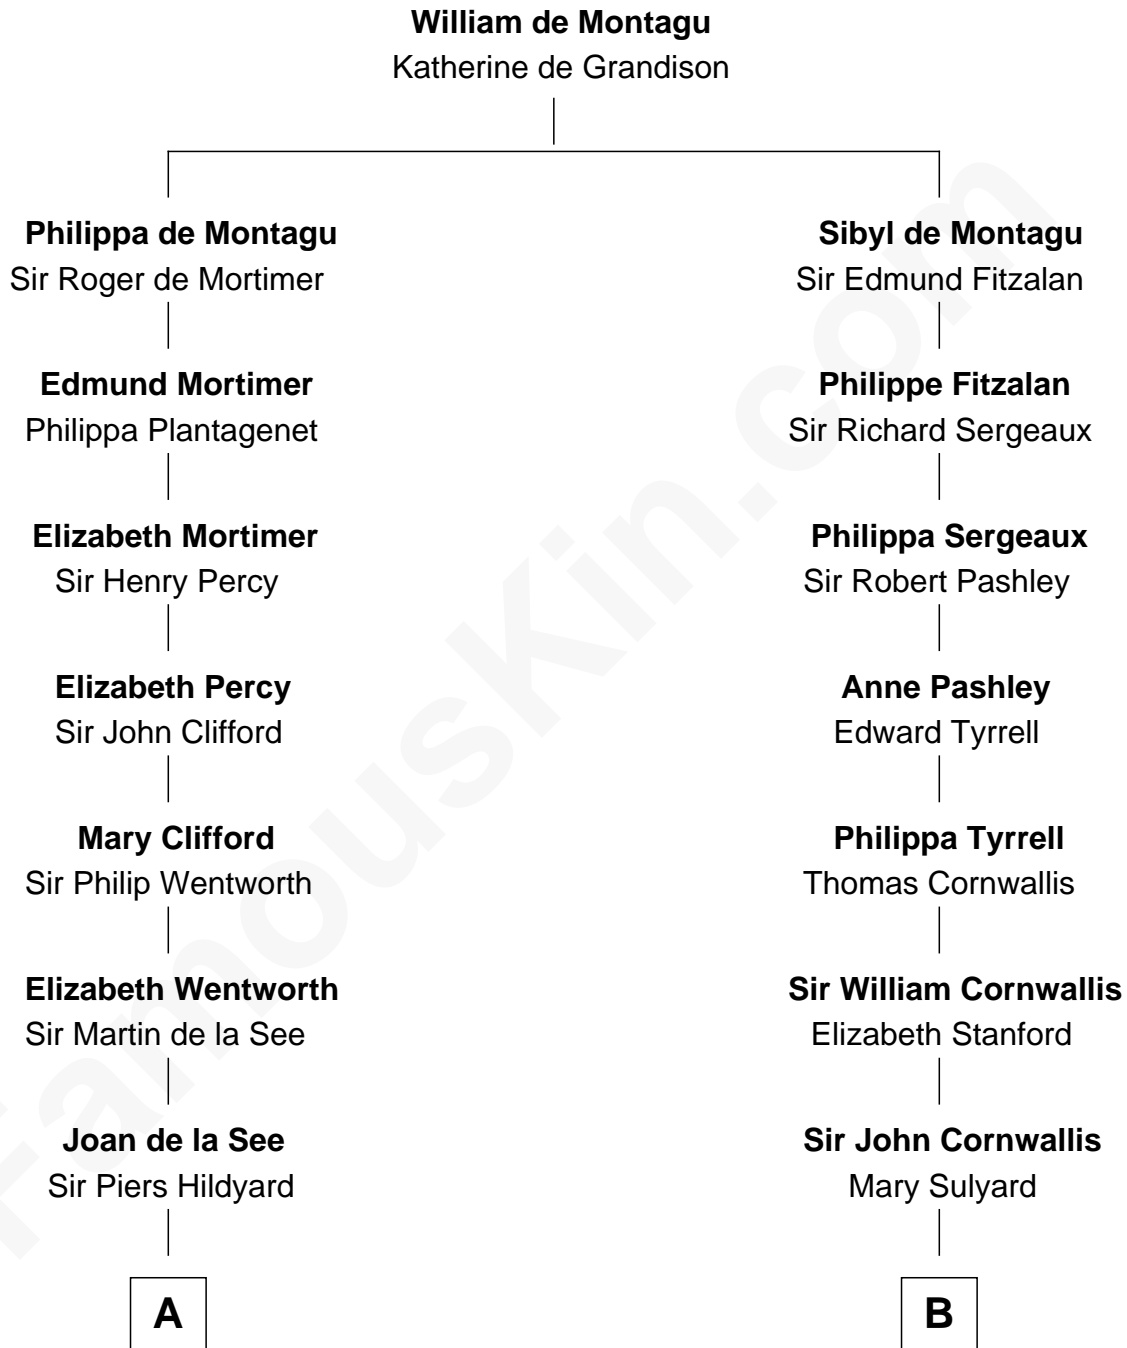

FamousKin.com

Relationship Chart of

Roy Rogers

Cowboy movie actor and singer

18th cousin 2 times removed of

Ellen Louise (Axson) Wilson

First Lady of President Woodrow Wilson

C

Jacintha Kibbe
William Womack

Archer Womack
Patricia Adeline Hatchett

Mattie M. Womack
Andrew E. Slye

Roy Rogers
Cowboy movie actor and singer

D

Rev. Samuel Edward Axson
Margaret Jane Hoyt

Ellen Louise (Axson) Wilson
First Lady of Woodrow Wilson