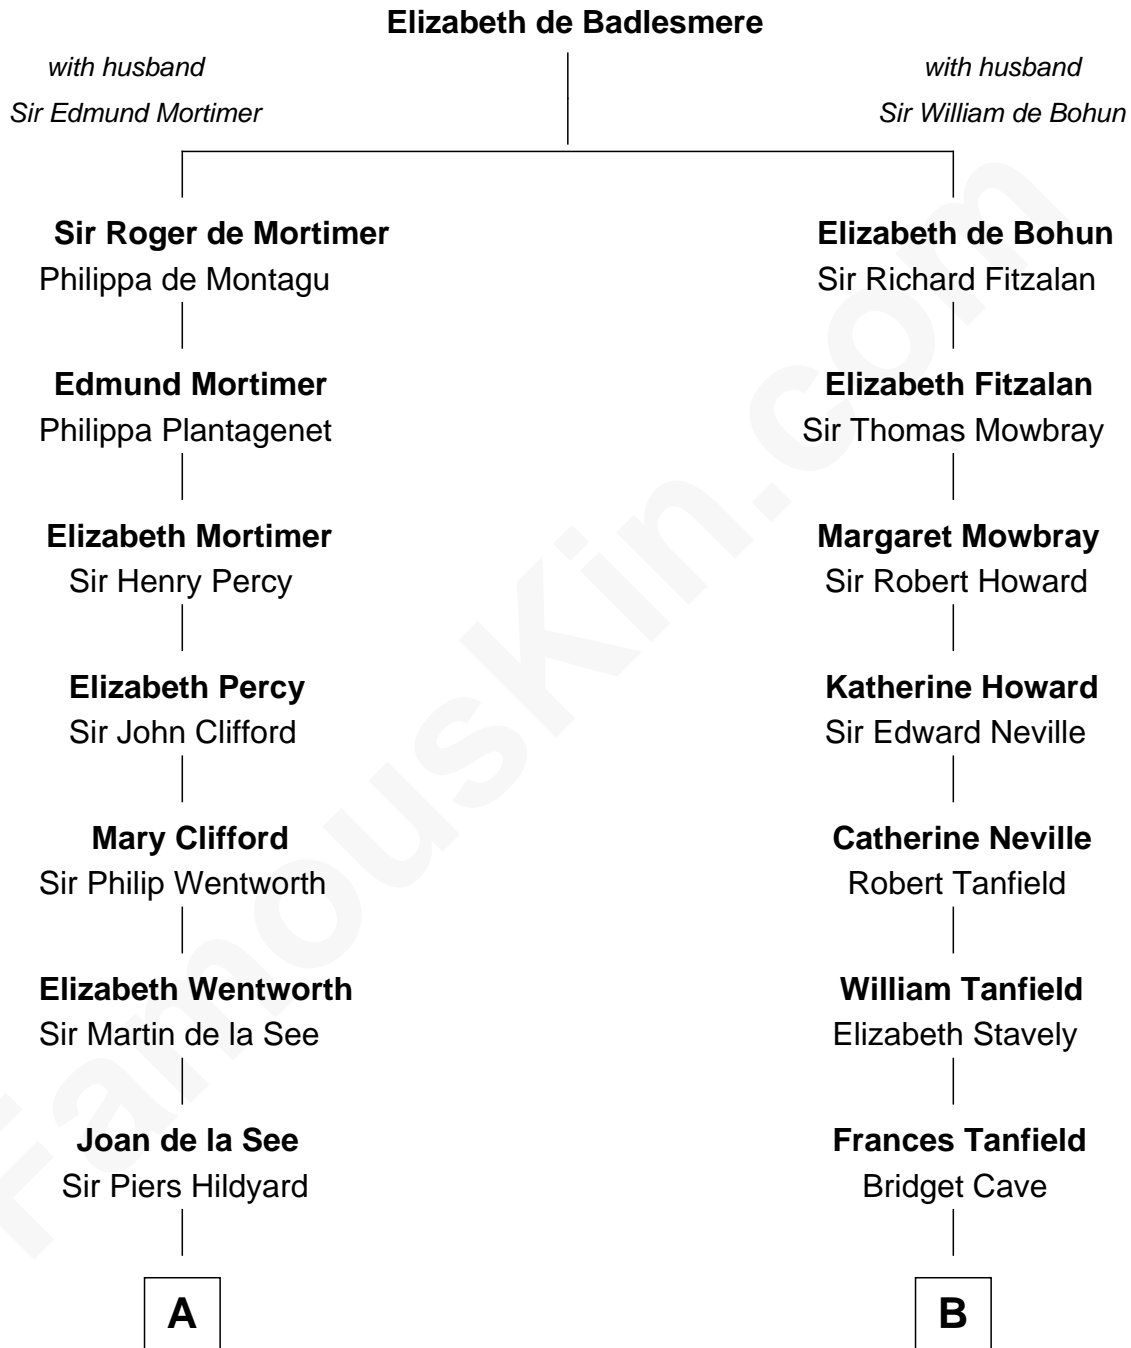

## Relationship Chart of

### Roy Rogers

*Cowboy movie actor and singer*

**18th cousin 2 times removed of**

### Edith (Bolling) Wilson

*First Lady of President Woodrow Wilson*

**C**

**Jacintha Kibbe**  
William Womack

**Archer Womack**  
Patricia Adeline Hatchett

**Mattie M. Womack**  
Andrew E. Slye

**Roy Rogers**  
*Cowboy movie actor and singer*