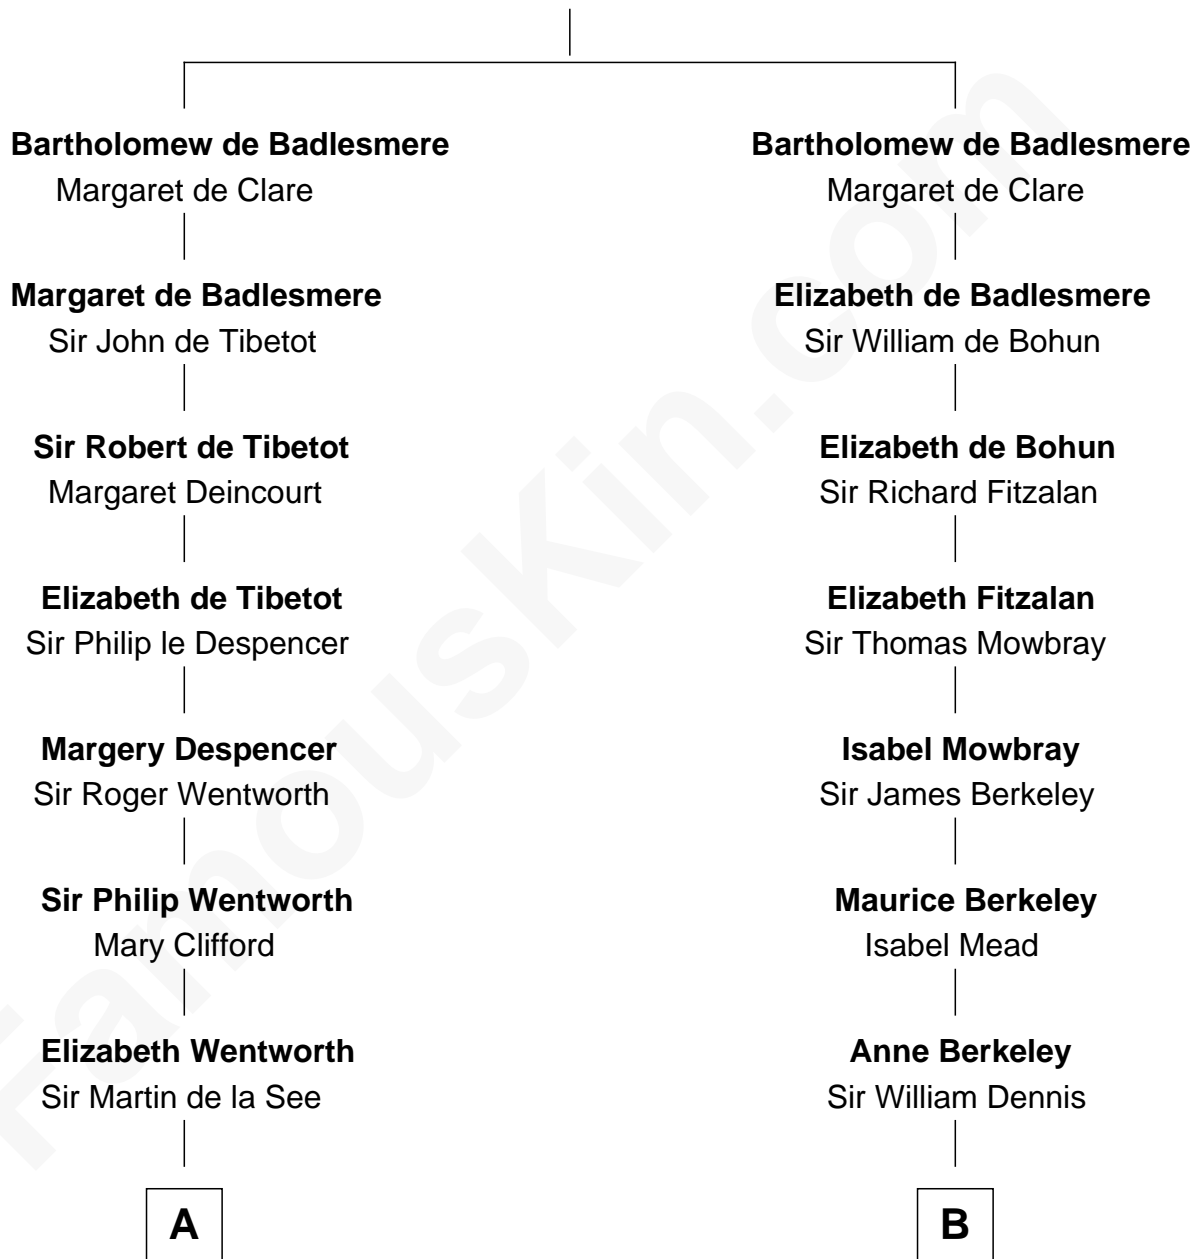

FamousKin.com

Relationship Chart of

Roy Rogers

Cowboy movie actor and singer

16th cousin 5 times removed of

Samuel Prescott

Completed Paul Revere's Midnight Ride

Gunselm de Badlesmere

C

—
Moses Kibbe
Sarah Everman

—
Jacintha Kibbe
William Womack

—
Archer Womack
Patricia Adeline Hatchett

—
Mattie M. Womack
Andrew E. Slye

—
Roy Rogers
Cowboy movie actor and singer