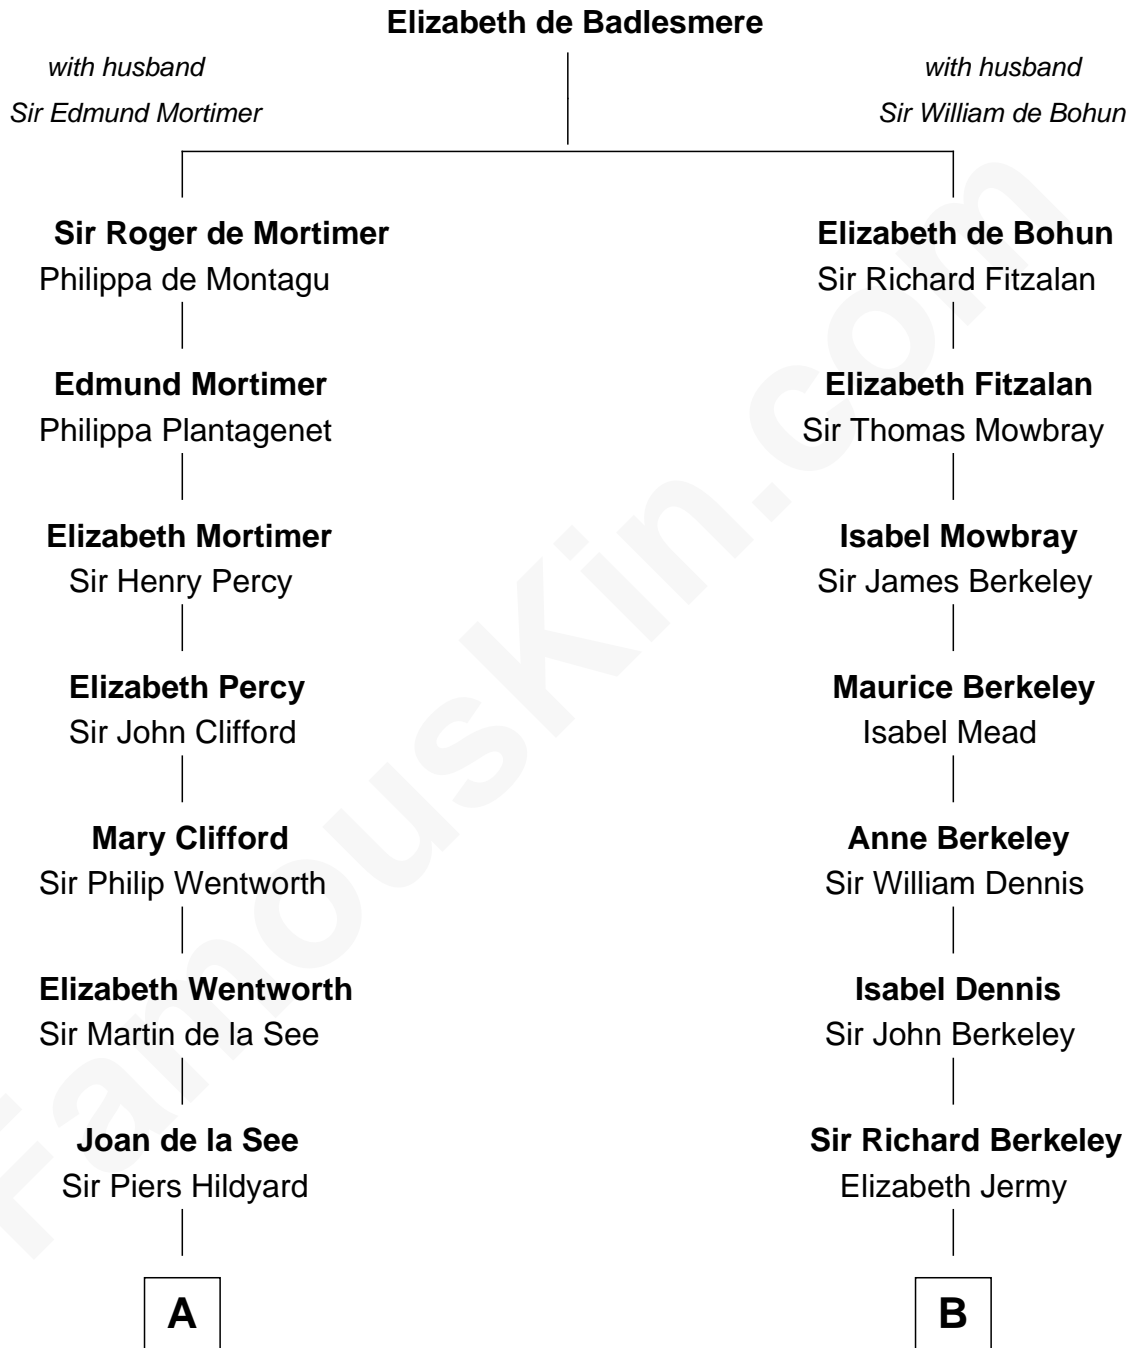

## Relationship Chart of

### Roy Rogers

*Cowboy movie actor and singer*

**14th cousin 6 times removed of**

**Samuel Prescott**

*Completed Paul Revere's Midnight Ride*

**C**

—  
**Jacintha Kibbe**  
William Womack

—  
**Archer Womack**  
Patricia Adeline Hatchett