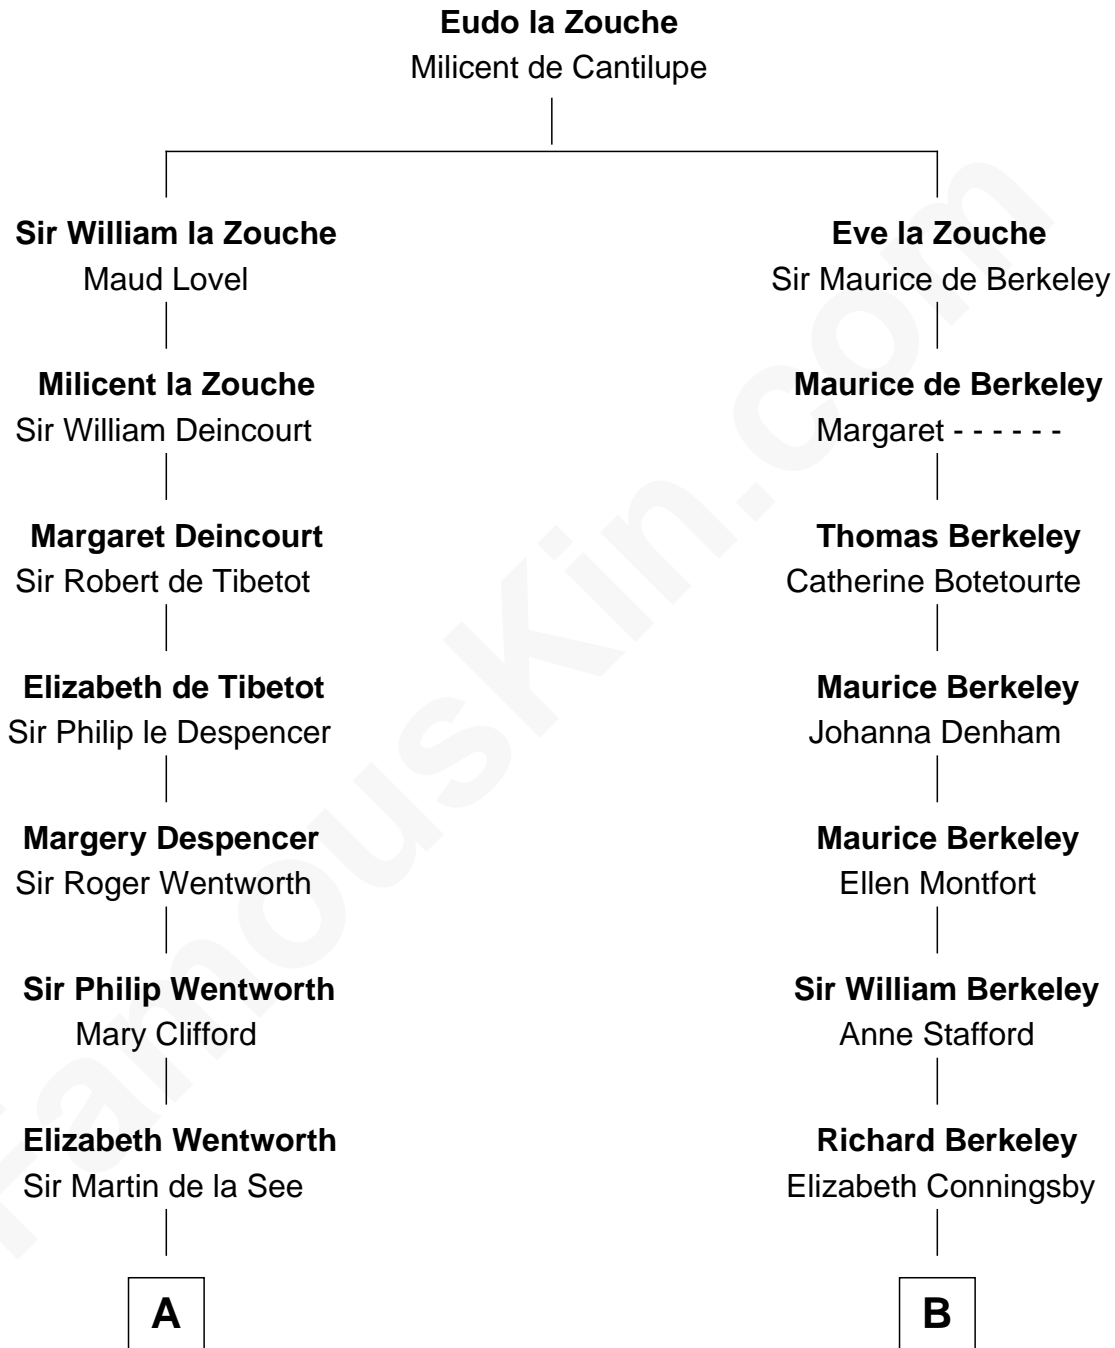

FamousKin.com

Relationship Chart of

Roy Rogers

Cowboy movie actor and singer

16th cousin 5 times removed of

Samuel Prescott

Completed Paul Revere's Midnight Ride

C

—
Moses Kibbe
Sarah Everman

—
Jacintha Kibbe
William Womack

—
Archer Womack
Patricia Adeline Hatchett

—
Mattie M. Womack
Andrew E. Slye

—
Roy Rogers
Cowboy movie actor and singer