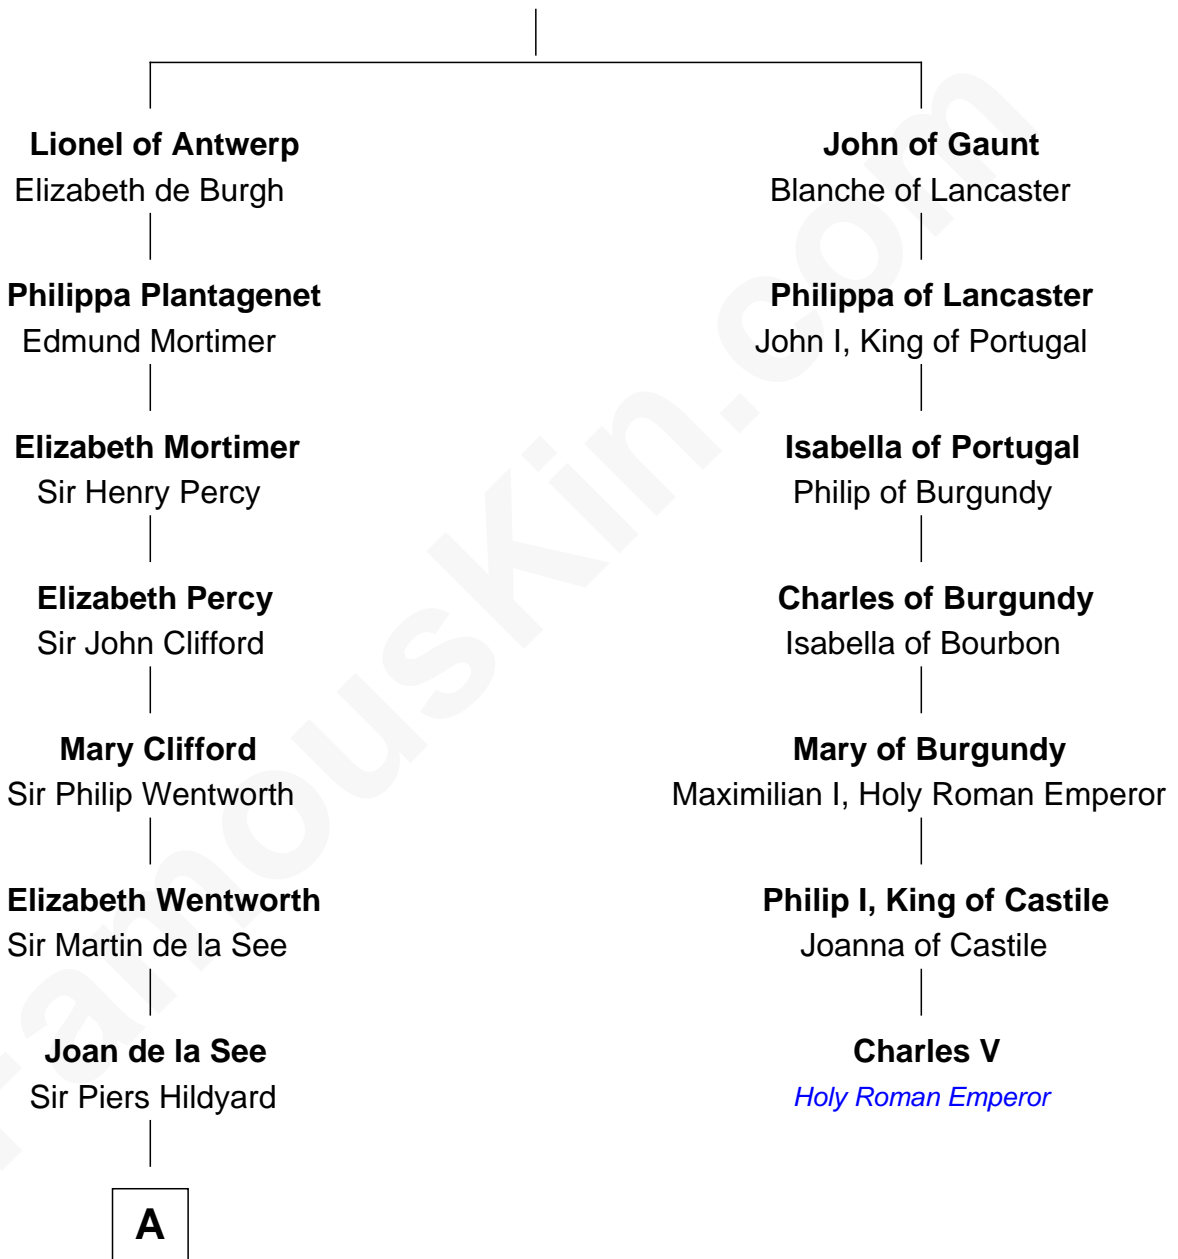

FamousKin.com

Relationship Chart of

Roy Rogers

Cowboy movie actor and singer

6th cousin 14 times removed of

Charles V

Holy Roman Emperor

Edward III, King of England

Philippa of Hainault

A

B

—
Jacintha Kibbe
William Womack

—
Archer Womack
Patricia Adeline Hatchett

—
Mattie M. Womack
Andrew E. Slye

—
Roy Rogers
Cowboy movie actor and singer