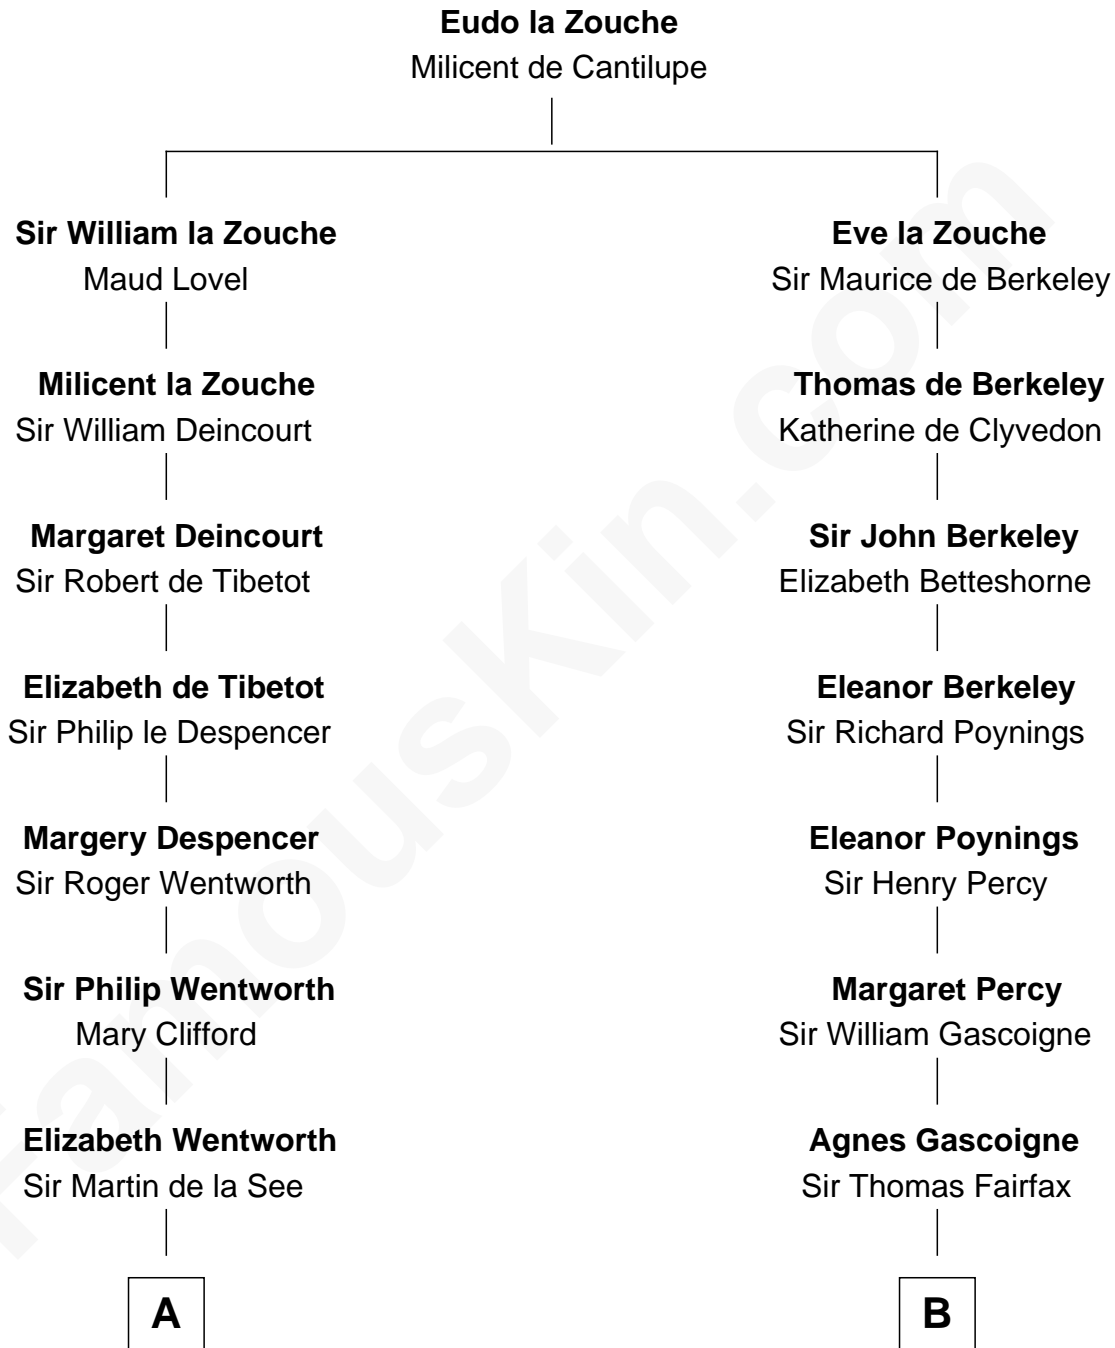

FamousKin.com

Relationship Chart of

Roy Rogers

Cowboy movie actor and singer

21st cousin of

Phoebe Waller-Bridge

Theatre, TV and Movie Actress

C

Moses Kibbe
Sarah Everman

Jacintha Kibbe
William Womack

Archer Womack
Patricia Adeline Hatchett

Mattie M. Womack
Andrew E. Slye

Roy Rogers
Cowboy movie actor and singer

D

Florence Catherine Maunsell
Rev. Theodosius Cotterell Henry Ward-Boughton-Leigh