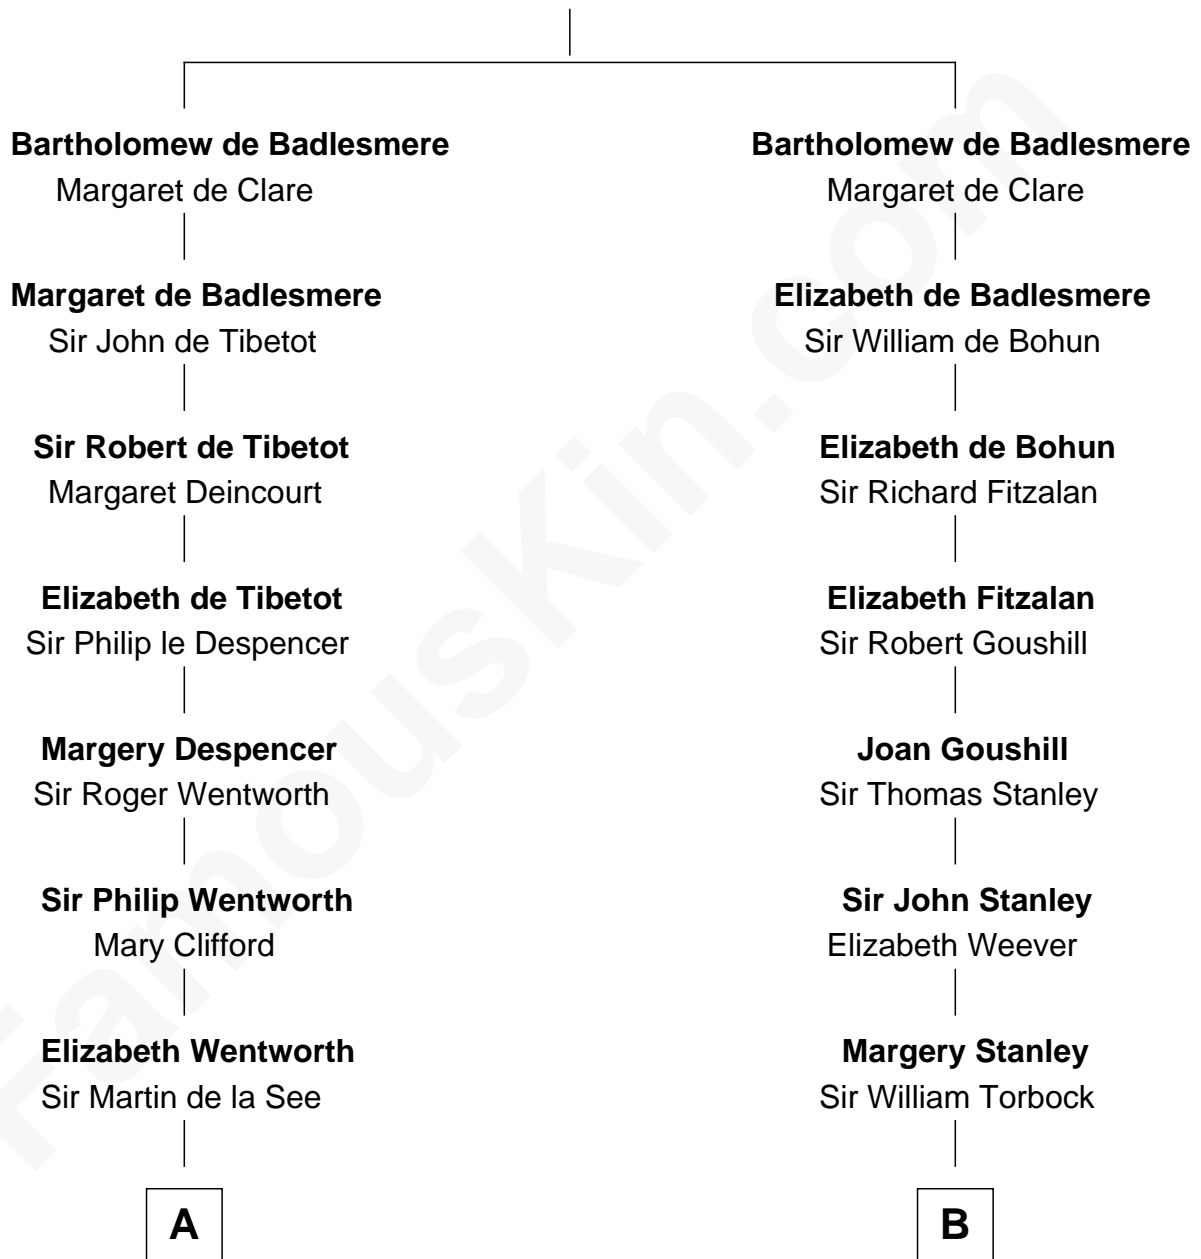

FamousKin.com

Relationship Chart of

Roy Rogers

Cowboy movie actor and singer

19th cousin 2 times removed of

Juliette Gordon Low

Founder of the Girl Scouts

Gunselm de Badlesmere

Eleanor Lytle Kinzie
William Washington Gordon

Juliette Gordon Low
Founder of the Girl Scouts